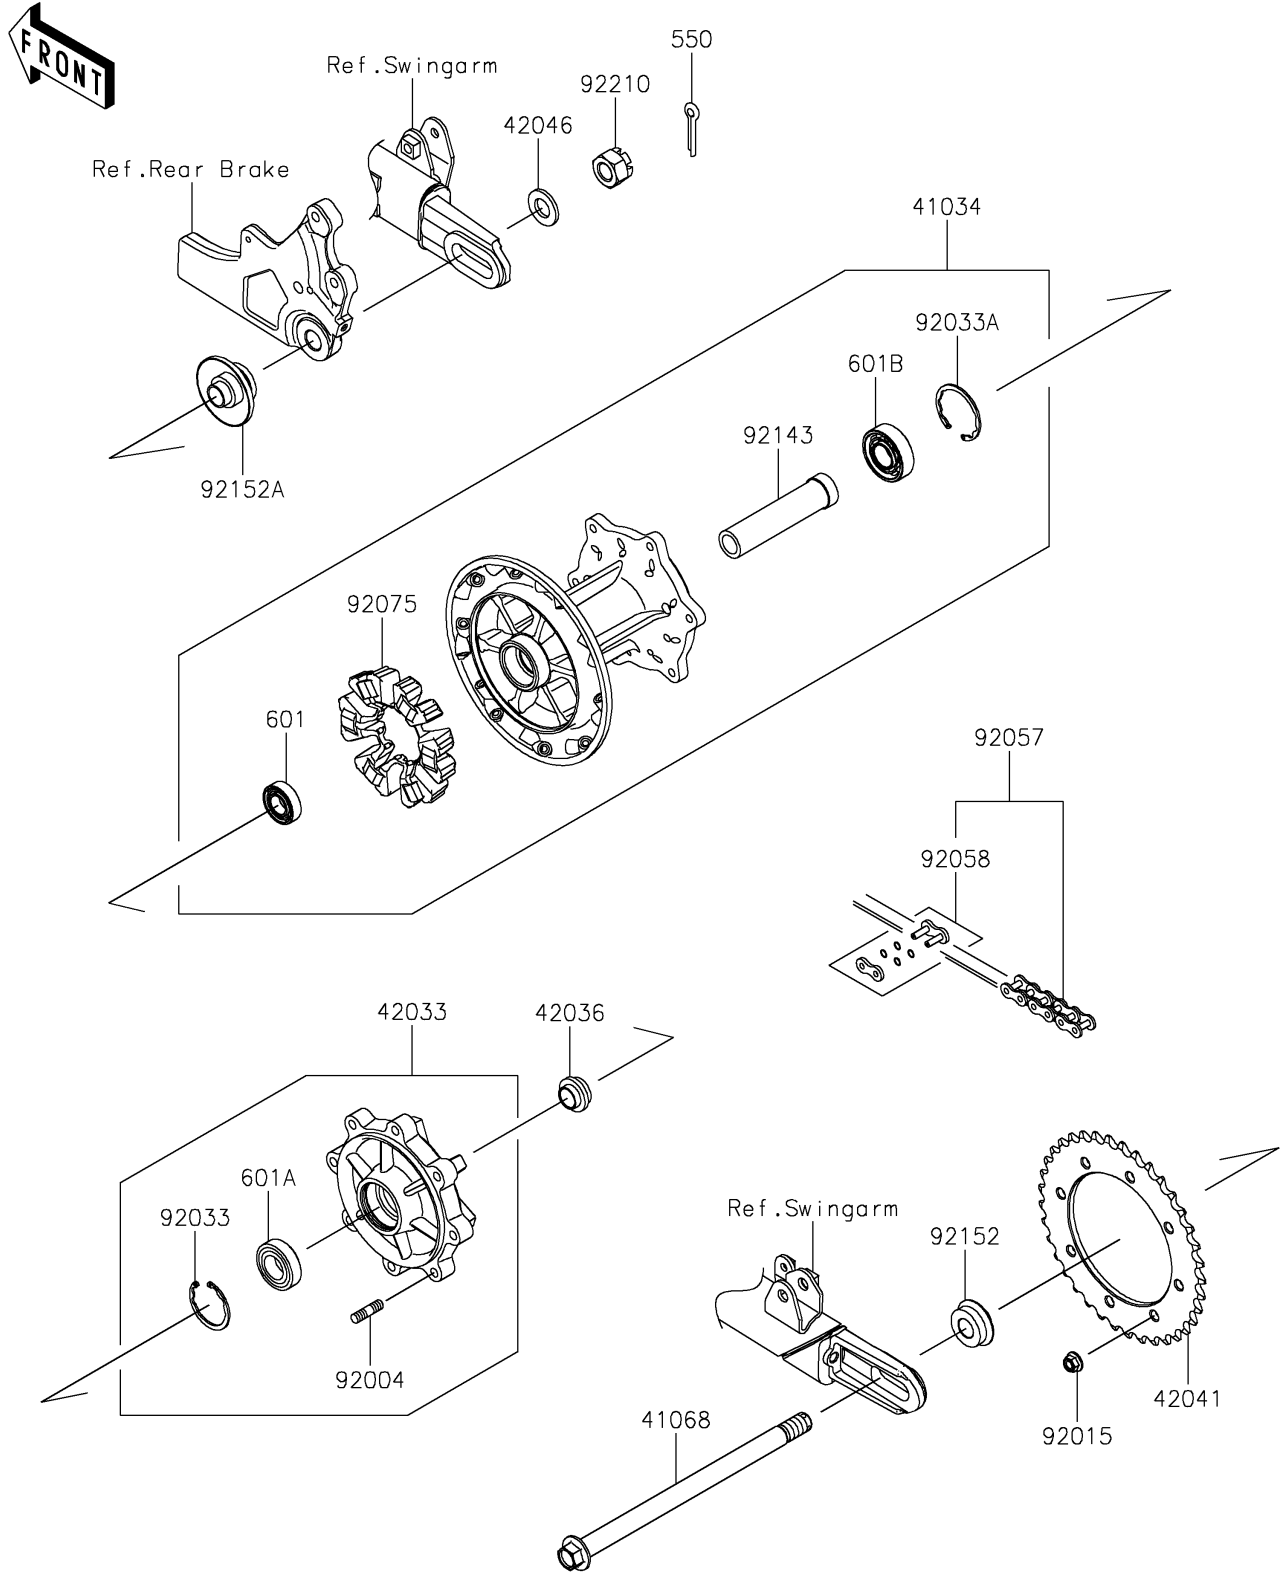

2024 W800 PARTS DIAGRAM

Rear Wheel/Chain

F2240

2024 W800 PARTS LIST

Rear Wheel/Chain

ITEM NAME	PART NUMBER	QUANTITY
DRUM-ASSY,RR,P.SILVER (Ref # 41034)	41034-0603-458	1
AXLE,RR,16X267 (Ref # 41068)	41068-0088	1
COUPLING-ASSY,RR HUB (Ref # 42033)	42033-0592	1
SLEEVE,REAR AXLE,L=16 (Ref # 42036)	42036-1206	1
SPROCKET-HUB,37T (Ref # 42041)	42041-0170	1
WASHER,17.3X32X3.2 (Ref # 42046)	42046-009	1
STUD,8X16 (Ref # 92004)	92004-1150	8
NUT,8MM (Ref # 92015)	92015-1432	8
RING-SNAP,42MM (Ref # 92033)	92033-1041	1
RING-SNAP,47MM (Ref # 92033A)	92033-1042	1
CHAIN,DRIVE,EK520MVXLX104L (Ref # 92057)	92057-0213	1
JOINT-CHAIN,DRIVE (Ref # 92058)	92058-0021	1
DAMPER,SHOCK,RR HUB (Ref # 92075)	92075-1068	1
COLLAR,REAR BRAKE DRUM,L=113 (Ref # 92143)	92143-1060	1
COLLAR,LH (Ref # 92152)	92152-2523	1
COLLAR,RH (Ref # 92152A)	92152-2602	1
NUT,CASTLE,16MM (Ref # 92210)	92210-1171	1
PIN-COTTER,4.0X40 (Ref # 550)	550AA4040	1
BEARING-BALL,#6003G (Ref # 601)	601B6003G	1
BEARING-BALL,#6004UG (Ref # 601A)	601B6004UG	1
BEARING-BALL,#6204UG (Ref # 601B)	601B6204UG	1