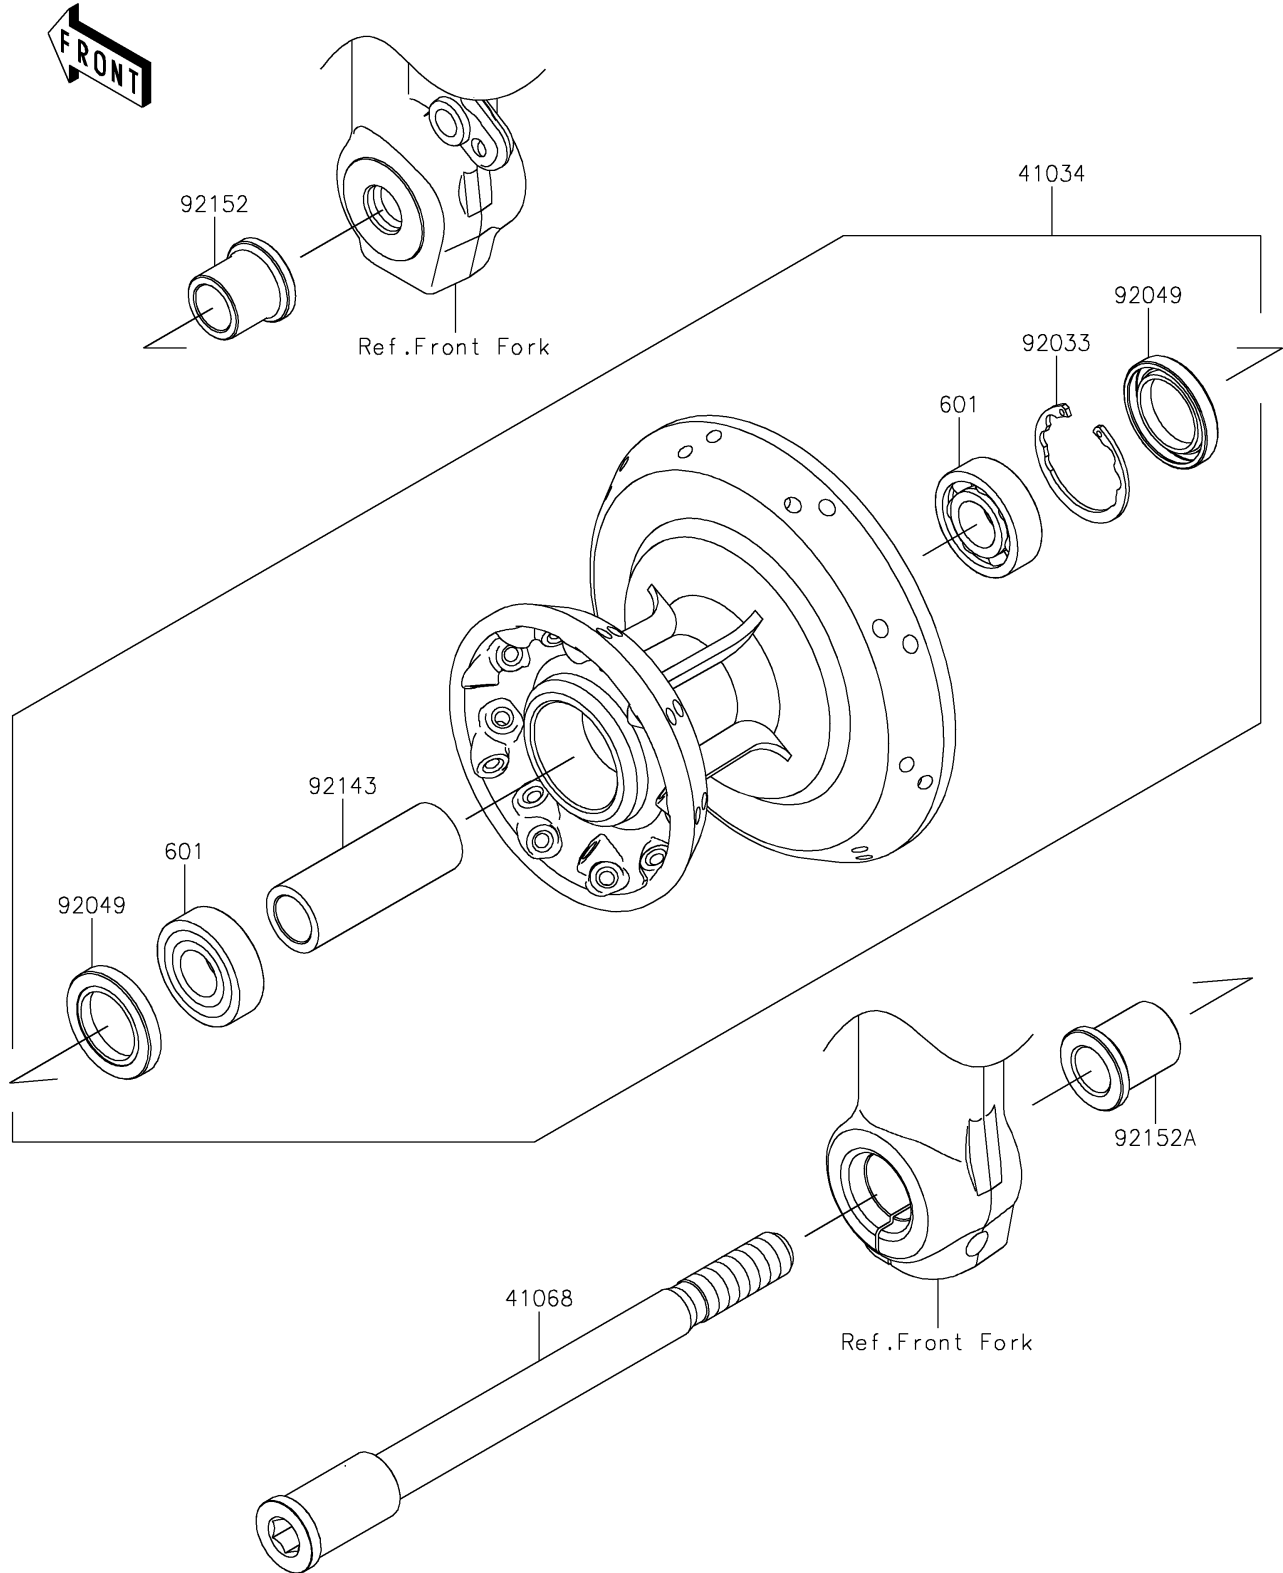

2023 W800 PARTS DIAGRAM

Front Wheel

F2230

2023 W800 PARTS LIST

Front Wheel

ITEM NAME	PART NUMBER	QUANTITY
DRUM-ASSY,FR,P.SILVER (Ref # 41034)	41034-0602-458	1
AXLE,FR (Ref # 41068)	41068-0641	1
RING-SNAP,40MM (Ref # 92033)	92033-1040	1
SEAL-OIL,AG1258AO (Ref # 92049)	92049-1110	2
COLLAR,17.2X25X69 (Ref # 92143)	92143-1208	1
COLLAR,FR AXLE,RH,L=25.5 (Ref # 92152)	92152-1160	1
COLLAR,FR AXLE,LH,L=31.5 (Ref # 92152A)	92152-2577	1
BEARING-BALL,#6203UG (Ref # 601)	601B6203UG	2