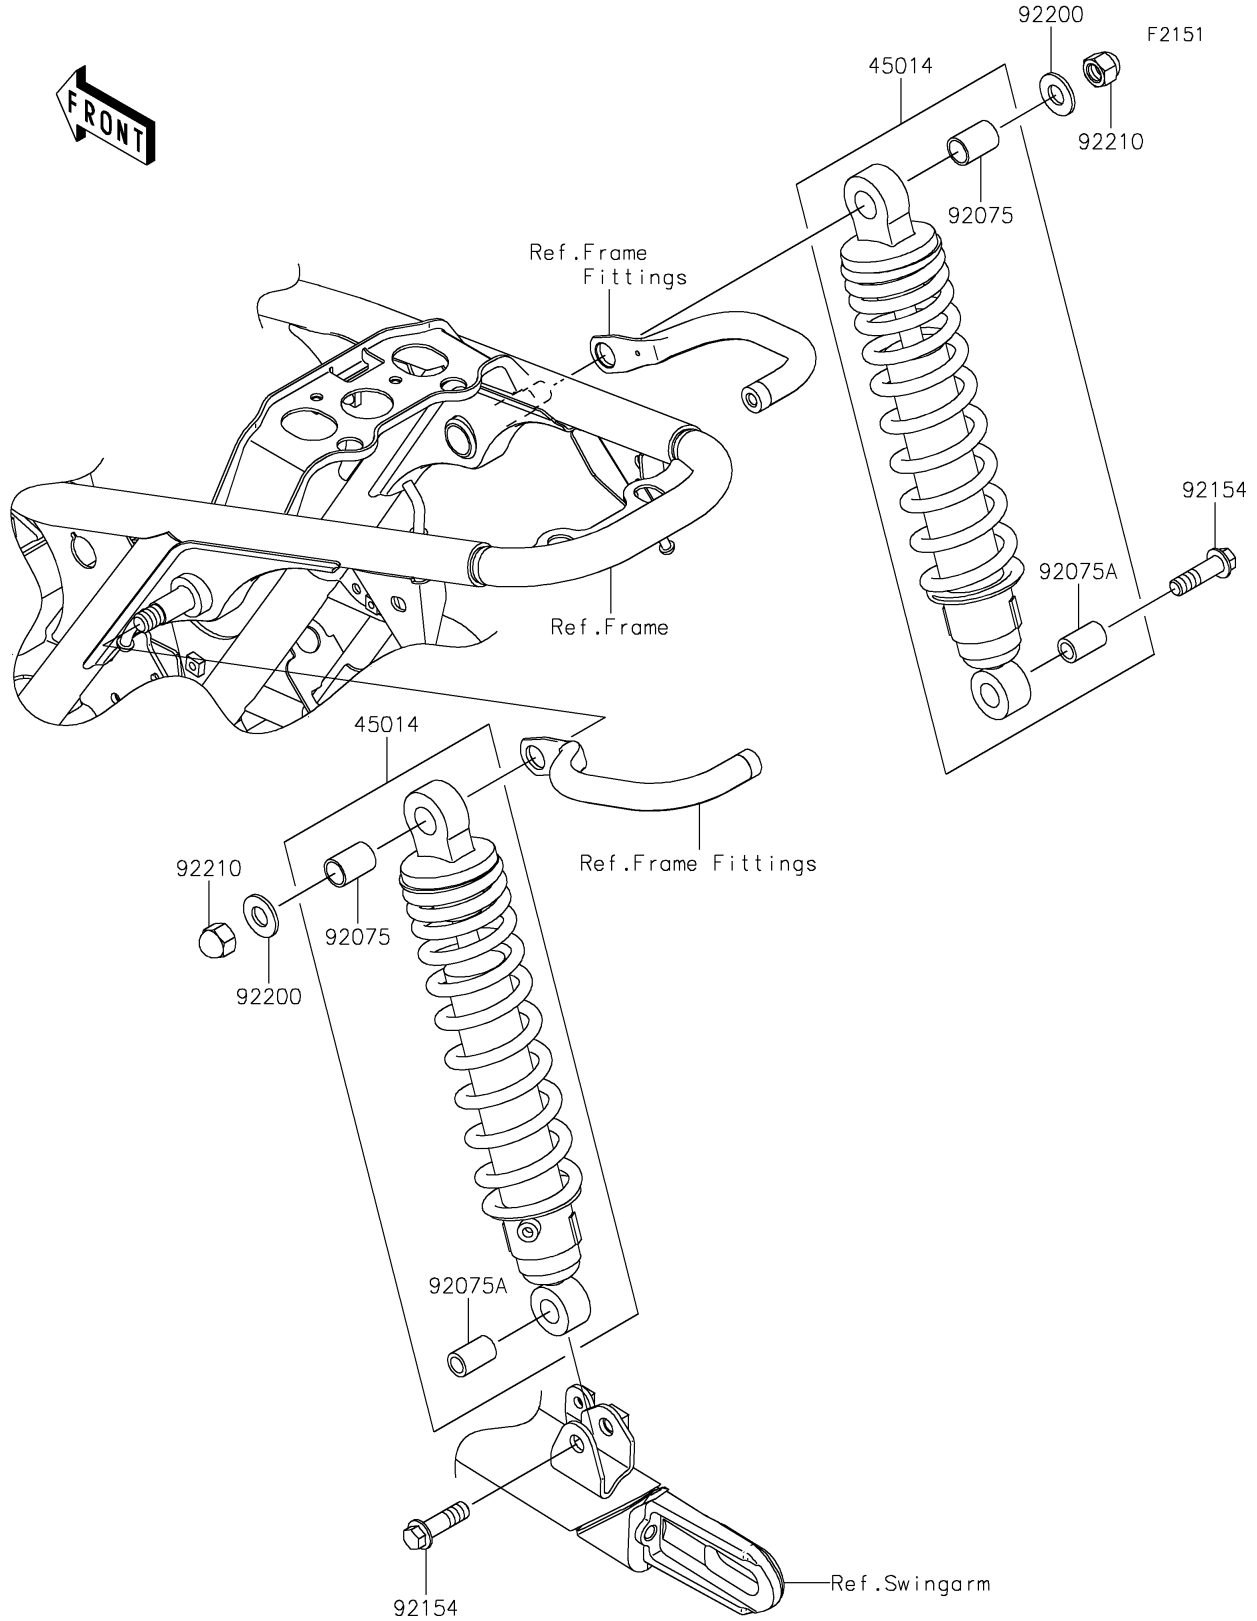

2025 W800 PARTS DIAGRAM

Suspension/Shock Absorber

2025 W800 PARTS LIST

Suspension/Shock Absorber

ITEM NAME	PART NUMBER	QUANTITY
SHOCKABSORBER,F.BLACK (Ref # 45014)	45014-0620-21	2
DAMPER,SHOCKABSORBER (Ref # 92075)	92075-1141	2
DAMPER,SHOCKABSORBER (Ref # 92075A)	92075-1586	2
BOLT,FLANGED,10X35 (Ref # 92154)	92154-3890	2
WASHER,12MM (Ref # 92200)	92200-1312	2
NUT,CAP,12MM (Ref # 92210)	92210-1174	2