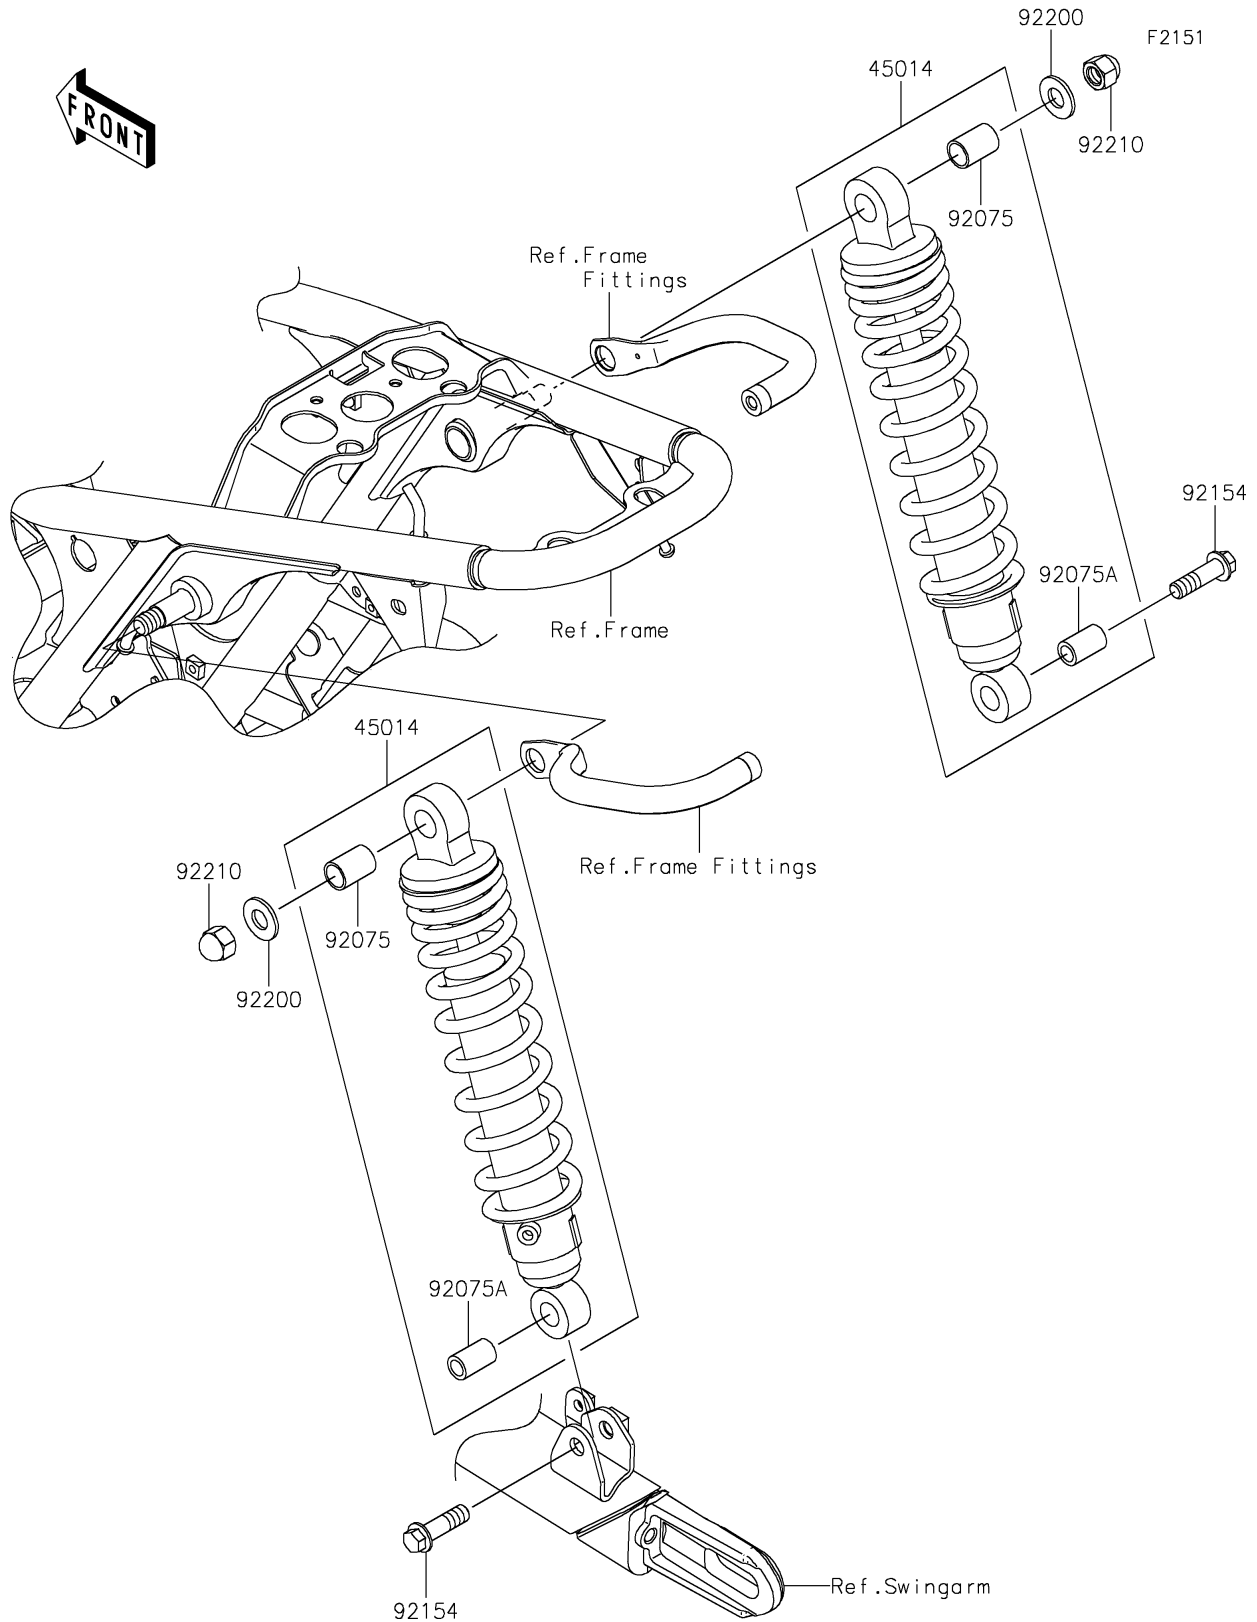

2025 W800 PARTS DIAGRAM

Suspension/Shock Absorber

2025 W800 PARTS LIST

Suspension/Shock Absorber

ITEM NAME	PART NUMBER	QUANTITY
SHOCKABSORBER,F.BLACK (Ref # 45014)	45014-0620-21	2
DAMPER,SHOCKABSORBER (Ref # 92075)	92075-1141	2
DAMPER,SHOCKABSORBER (Ref # 92075A)	92075-1586	2
BOLT,FLANGED,10X35 (Ref # 92154)	92154-3890	2
WASHER,12MM (Ref # 92200)	92200-1312	2
NUT,CAP,12MM (Ref # 92210)	92210-1174	2