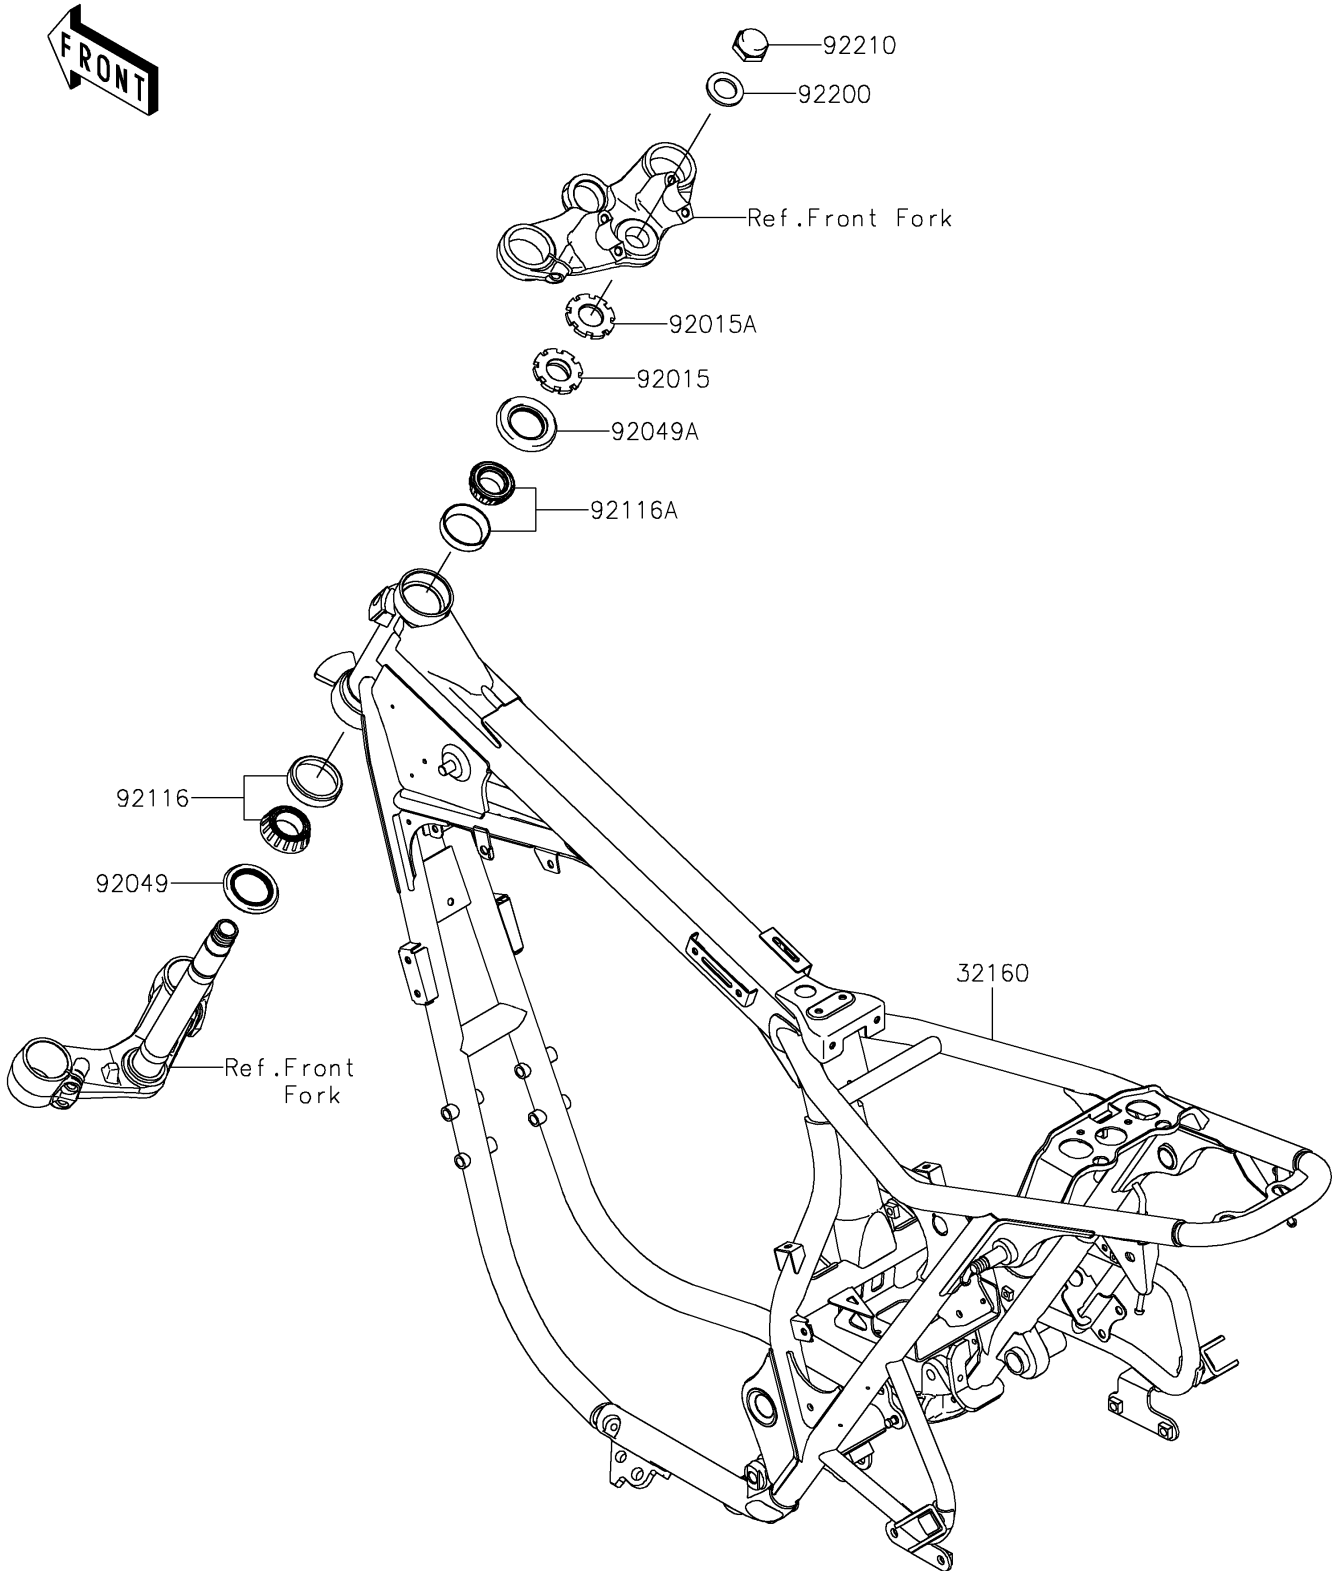

2023 W800 PARTS DIAGRAM

Frame

F2120

2023 W800 PARTS LIST

Frame

| ITEM NAME | PART NUMBER | QUANTITY |
|---|-------------|----------|
| FRAME-COMP (Ref # 32160) | 32160-1888 | 1 |
| NUT,25MM (Ref # 92015) | 92015-1803 | 1 |
| NUT,25MM (Ref # 92015A) | 92015-1810 | 1 |
| SEAL-OIL,XMHE36X52X4J (Ref # 92049) | 92049-1162 | 1 |
| SEAL-OIL,STEERING STEM (Ref # 92049A) | 92049-1214 | 1 |
| BEARING-ROLLER,HR320/28XJ (Ref # 92116) | 92116-1009 | 1 |
| BEARING-ROLLER,HI-CAP32005JR-1 (Ref # 92116A) | 92116-1056 | 1 |
| WASHER,22.5X36X3.2 (Ref # 92200) | 92200-0134 | 1 |
| NUT,CAP,22MM (Ref # 92210) | 92210-0263 | 1 |