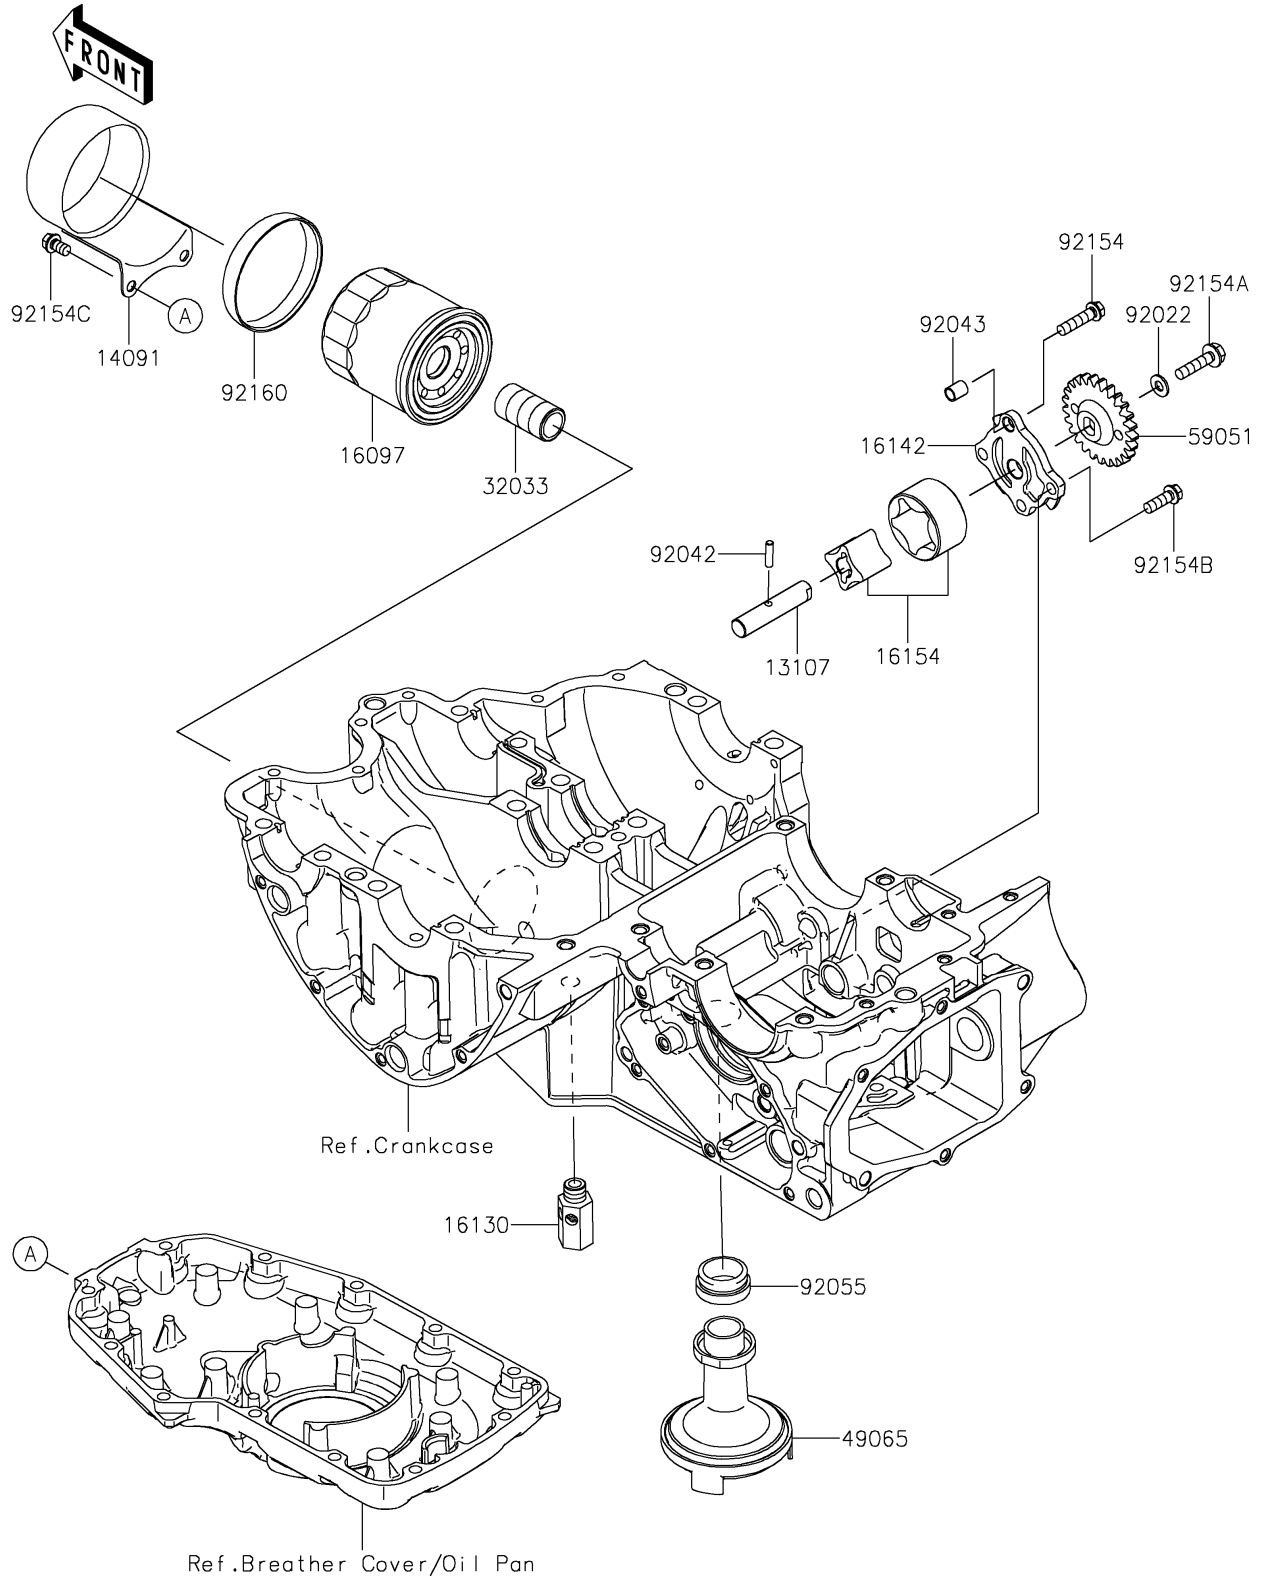

# 2025 W800 PARTS DIAGRAM

## Oil Pump/Oil Filter

E1710

## 2025 W800 PARTS LIST

### Oil Pump/Oil Filter

ITEM NAME	PART NUMBER	QUANTITY
SHAFT,OIL PUMP (Ref # 13107)	13107-1411	1
COVER (Ref # 14091)	14091-0626	1
FILTER-ASSY-OIL (Ref # 16097)	16097-0008	1
VALVE-ASSY-RELIEF (Ref # 16130)	16130-1058	1
COVER-PUMP,OIL (Ref # 16142)	16142-1155	1
ROTOR-PUMP,40.56X22 (Ref # 16154)	16154-1115	1
PIPE,OIL FILTER (Ref # 32033)	32033-1535	1
FILTER-OIL (Ref # 49065)	49065-0046	1
GEAR-SPUR,OIL PUMP (Ref # 59051)	59051-1377	1
WASHER,6X12.8X1.2 (Ref # 92022)	92022-1827	1
PIN,DOWEL,4X15.8 (Ref # 92042)	92042-014	1
PIN,DOWEL,8X10 (Ref # 92043)	92043-1302	1
RING-O,OIL FILTER (Ref # 92055)	92055-1354	1
BOLT,FLANGED,6X25 (Ref # 92154)	92154-0497	1
BOLT,FLANGED,6X25 (Ref # 92154A)	92154-0498	1
BOLT,FLANGED,6X18 (Ref # 92154B)	92154-0499	3
BOLT,FLANGED,6X10 (Ref # 92154C)	92154-0500	2
DAMPER,OIL FILTER COVER (Ref # 92160)	92160-1995	1