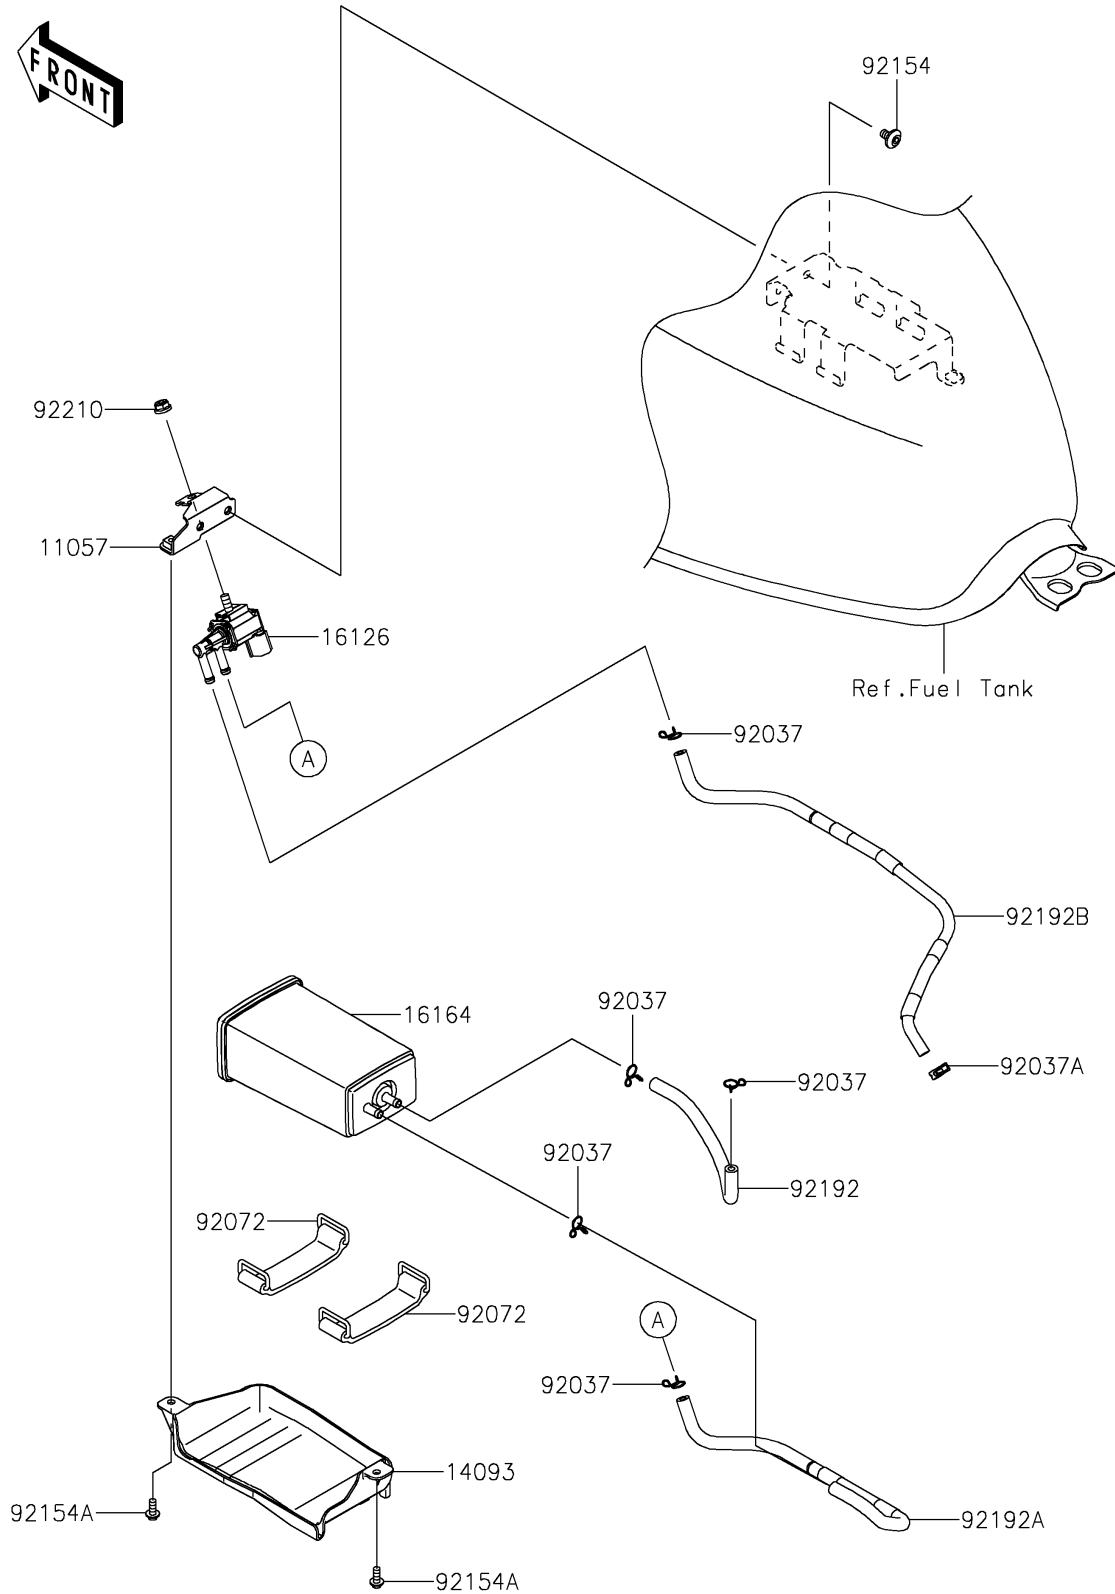

2023 W800 PARTS DIAGRAM

Fuel Evaporative System(CA)

E1650

2023 W800 PARTS LIST

Fuel Evaporative System(CA)

ITEM NAME	PART NUMBER	QUANTITY
BRACKET,CANISTER (Ref # 11057)	11057-2071	1
COVER,CANISTER (Ref # 14093)	14093-0791	1
VALVE,SOLENOID (Ref # 16126)	16126-0705	1
CANISTER (Ref # 16164)	16164-0012	1
CLAMP (Ref # 92037)	92037-1712	5
CLAMP,7.8MM (Ref # 92037A)	92037-2116	1
BAND,L=90 (Ref # 92072)	92072-045	2
BOLT,SOCKET,6X10 (Ref # 92154)	92154-1834	2
BOLT,SOCKET,5X12,MEC (Ref # 92154A)	92154-2678	2
TUBE,TANK-CANISTER (Ref # 92192)	92192-1932	1
TUBE,CANISTER-VALVE (Ref # 92192A)	92192-1933	1
TUBE,VALVE-THROTTLE (Ref # 92192B)	92192-1934	1
NUT,LOCK,FLANGED,6MM (Ref # 92210)	92210-0303	1