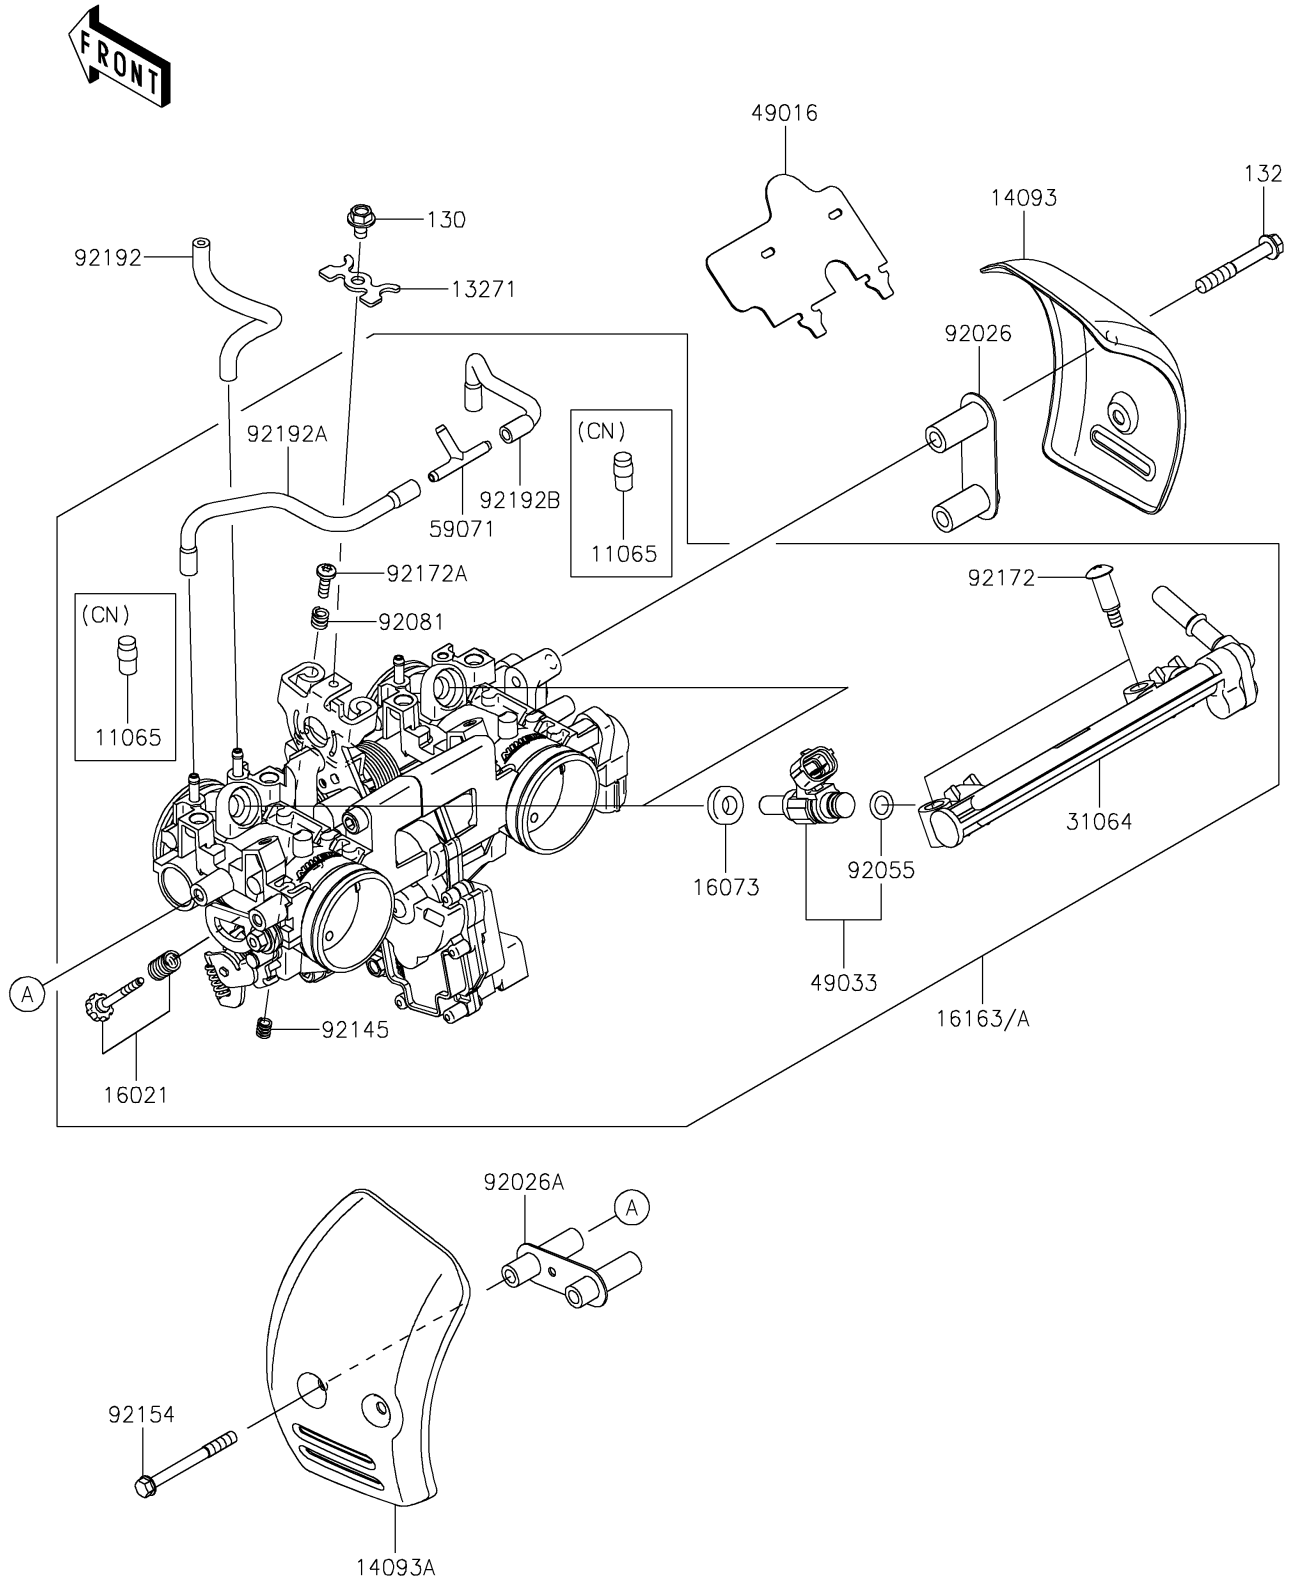

# 2025 W800 PARTS DIAGRAM

Throttle

E1510

## 2025 W800 PARTS LIST

### Throttle

ITEM NAME	PART NUMBER	QUANTITY
PLATE (Ref # 13271)	13271-0056	1
COVER,RH (Ref # 14093)	14093-0024	1
COVER,LH (Ref # 14093A)	14093-1059	1
SCREW-THROTTLE STOP (Ref # 16021)	16021-0054	1
INSULATOR (Ref # 16073)	16073-0129	2
PIPE-COMP,FUEL (Ref # 31064)	31064-0591	1
NOZZLE-INJECTION (Ref # 49033)	49033-0571	2
SPACER (Ref # 92026)	92026-0166	1
SPACER (Ref # 92026A)	92026-0889	1
RING-O,INJECTION NOZZLE (Ref # 92055)	92055-0124	2
SPRING (Ref # 92081)	92081-1620	1
SPRING (Ref # 92145)	92145-0816	1
BOLT-FLANGED-SMALL,5X50 (Ref # 92154)	92154-4052	2
SCREW,PIPE INJECTION (Ref # 92172)	92172-0064	2
SCREW (Ref # 92172A)	92172-0505	1
TUBE,3X7X110 (Ref # 92192)	92192-0931	1
BOLT-FLANGED,5X8 (Ref # 130)	130BA0508	1
BOLT-FLANGED-SMALL,6X40 (Ref # 132)	132E0640	2