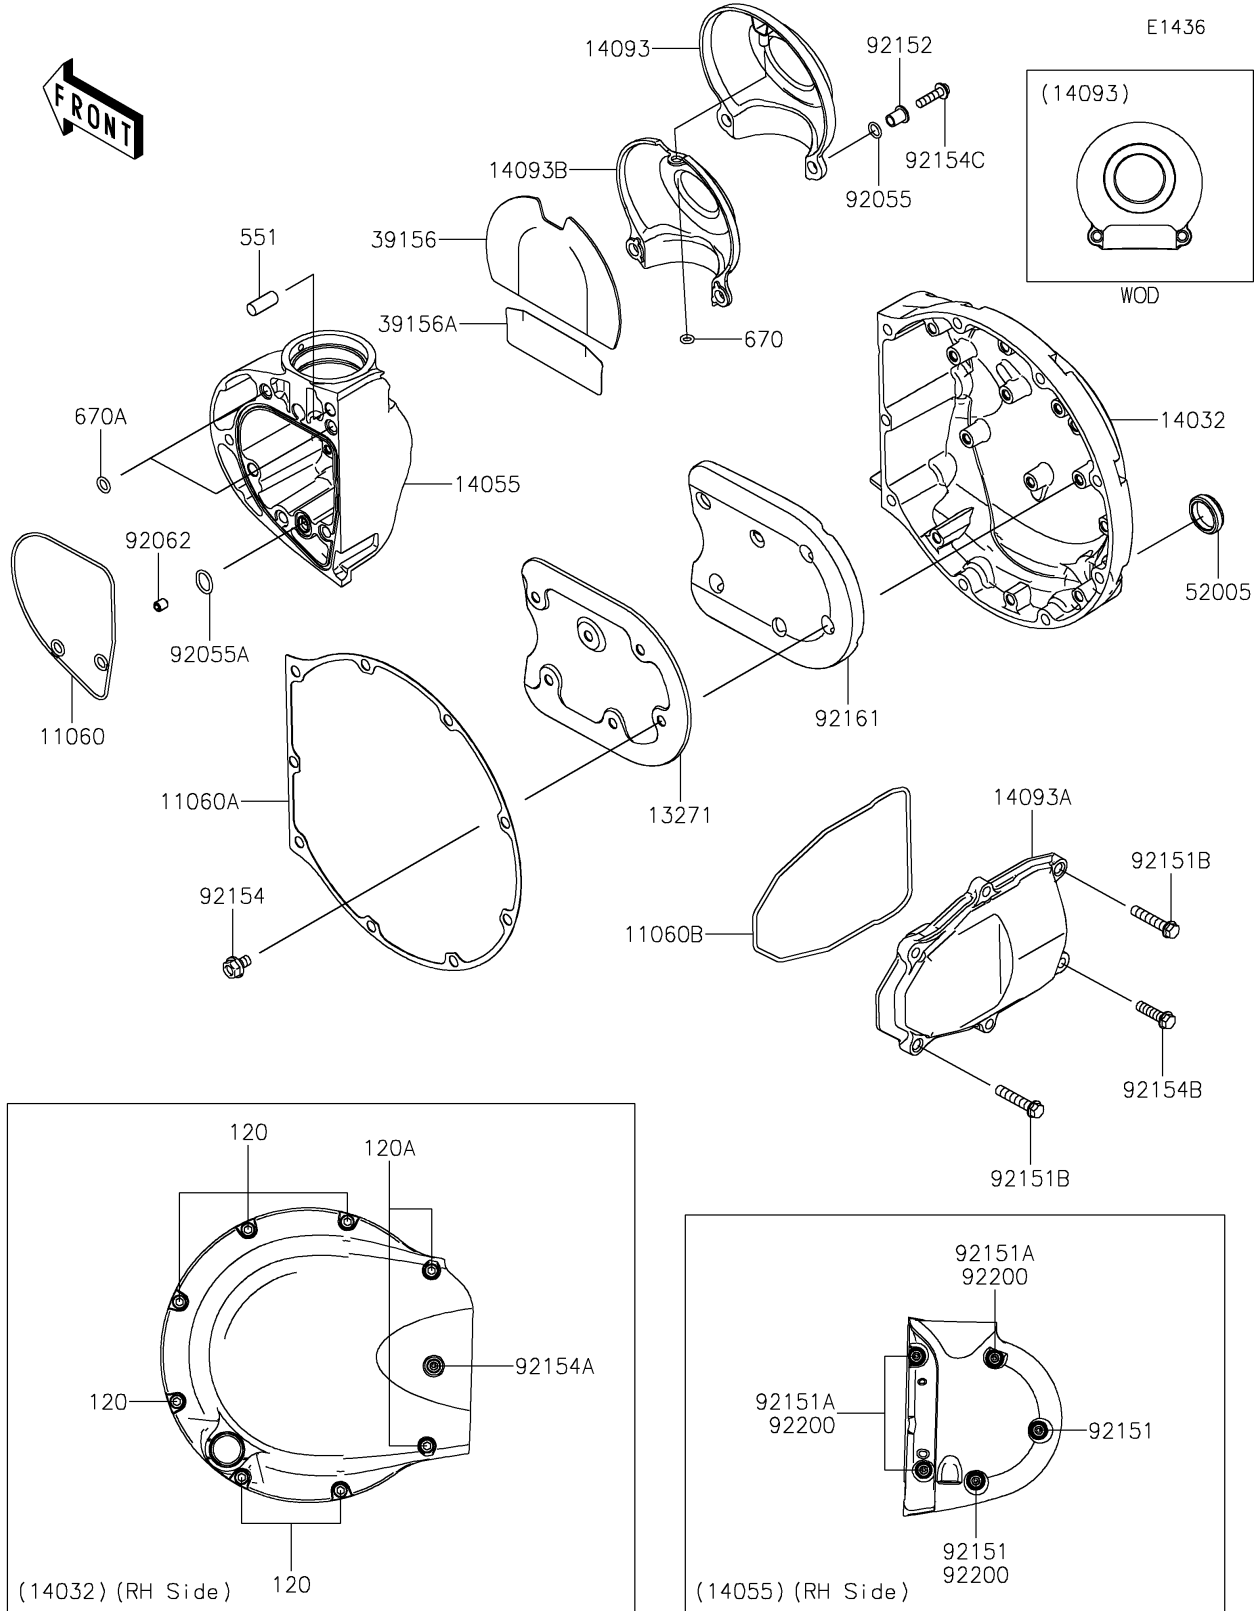

# 2023 W800 PARTS DIAGRAM

## Right Engine Cover(s)

### Right Engine Cover(s)

ITEM NAME	PART NUMBER	QUANTITY
GASKET,GEAR CASE (Ref # 11060)	11060-1890	1
GASKET,CLUTCH COVER (Ref # 11060A)	11060-1891	1
GASKET,KICK COVER (Ref # 11060B)	11060-1896	1
PLATE,SOUND ARRESTER (Ref # 13271)	13271-1215	1
COVER-CLUTCH (Ref # 14032)	14032-1495	1
CASE-GEAR (Ref # 14055)	14055-0681	1
COVER,BEVEL GEAR,OUTER (Ref # 14093)	14093-1005	1
COVER,KICK (Ref # 14093A)	14093-1011	1
COVER,BEVEL GEAR,INNER (Ref # 14093B)	14093-1039	1
PAD,BEVEL COVER,UPP (Ref # 39156)	39156-2455	1
PAD,BEVEL COVER,LWR (Ref # 39156A)	39156-2456	1
GAUGE,OIL LEVEL (Ref # 52005)	52005-1009	1
RING-O,7.5X1.5 (Ref # 92055)	92055-0981	2
RING-O,12.3X1.9 (Ref # 92055A)	92055-1594	1
NOZZLE,6X8,BLACK (Ref # 92062)	92062-1079	1
BOLT,SOCKET,6X55 (Ref # 92151)	92151-1496	2
BOLT,SOCKET,6X60 (Ref # 92151A)	92151-1497	3
BOLT,6X30 (Ref # 92151B)	92151-1873	2
COLLAR (Ref # 92152)	92152-2712	2
BOLT,FLANGED,6X10 (Ref # 92154)	92154-0492	6
BOLT,SOCKET,6X70 (Ref # 92154A)	92154-0493	1
BOLT,FLANGED,6X22 (Ref # 92154B)	92154-0794	4
BOLT,SOCKET,5X20 (Ref # 92154C)	92154-1798	2
DAMPER (Ref # 92161)	92161-0953	1
WASHER,6.8X11.5X1.0 (Ref # 92200)	92200-1461	4
BOLT-SOCKET,6X25 (Ref # 120)	120CC0625	6
BOLT-SOCKET,6X50 (Ref # 120A)	120CC0650	2
PIN-DOWEL,8X20 (Ref # 551)	551A0820	1
O RING (Ref # 670)	670D1505	1

## 2023 W800 PARTS LIST

Right Engine Cover(s)

ITEM NAME	PART NUMBER	QUANTITY
O RING,7MM (Ref # 670A)	670D1507	2