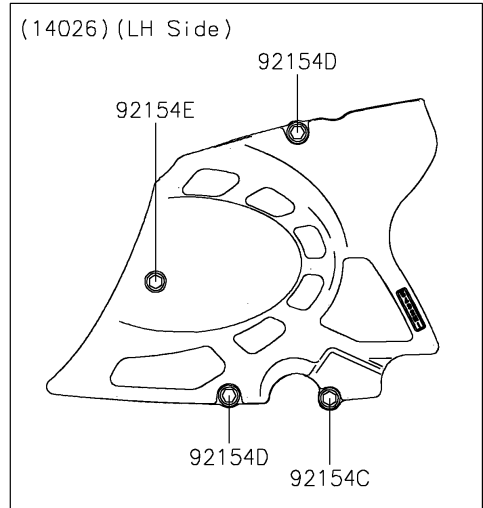

2025 W800 PARTS DIAGRAM

Left Engine Cover(s)

E1435

2025 W800 PARTS LIST

Left Engine Cover(s)

ITEM NAME	PART NUMBER	QUANTITY
CAP,GENERATOR (Ref # 11012)	11012-1817	1
GASKET,GENERATOR COVER (Ref # 11060)	11060-1892	1
GASKET,TRANSMISSION COVER (Ref # 11060A)	11060-1893	1
SWITCH-COMP,NEUTRAL (Ref # 13151)	13151-0054	1
HOLDER,CLUTCH CABLE (Ref # 13280)	13280-1109	1
COVER-CHAIN (Ref # 14026)	14026-0087	1
COVER-CHAIN,INSIDE (Ref # 14026A)	14026-1261	1
COVER-GENERATOR (Ref # 14031)	14031-1366	1
COVER,TRANSMISSION (Ref # 14091)	14091-1084	1
SENSOR,SPEED (Ref # 21176)	21176-0154	1
SCREW,5X16 (Ref # 92009)	92009-1571	2
PIN,6.2X8X14 (Ref # 92043)	92043-1263	5
PIN (Ref # 92043A)	92043-1588	2
BEARING-NEEDLE,HK1312 (Ref # 92046)	92046-1148	1
SEAL-OIL,TC13225.5 (Ref # 92049)	92049-1519	1
RING-O,20X2 (Ref # 92055)	92055-1146	1
RING-O,39.4X3.1 (Ref # 92055A)	92055-1618	1
RING-O,27.7X2.4 (Ref # 92055B)	92055-1619	1
PLUG,COVER (Ref # 92066)	92066-1397	1
DAMPER (Ref # 92075)	92075-1855	4
BOLT,6X40 (Ref # 92151)	92151-1131	2
BOLT,6X50 (Ref # 92151A)	92151-1234	1
BOLT,6X35 (Ref # 92151B)	92151-1874	2
BOLT,FLANGED,5X12 (Ref # 92153)	92153-1582	1
BOLT,FLANGED,6X16 (Ref # 92154)	92154-0489	2
BOLT,FLANGED,6X25 (Ref # 92154A)	92154-0490	4
BOLT,SOCKET,6X35 (Ref # 92154B)	92154-0494	2
BOLT,FLANGED,6X31 (Ref # 92154C)	92154-3898	1
BOLT,FLANGED,6X39 (Ref # 92154D)	92154-3899	2

2025 W800 PARTS LIST

Left Engine Cover(s)

ITEM NAME	PART NUMBER	QUANTITY
BOLT,FLANGED,6X43.6 (Ref # 92154E)	92154-3900	1
DAMPER (Ref # 92161)	92161-0411	4
BOLT-SOCKET,6X35 (Ref # 120)	120CC0635	6
BOLT-SOCKET,6X40 (Ref # 120A)	120CC0640	1
BOLT-SOCKET,6X45 (Ref # 120B)	120CC0645	1
O RING (Ref # 670)	670D1505	4