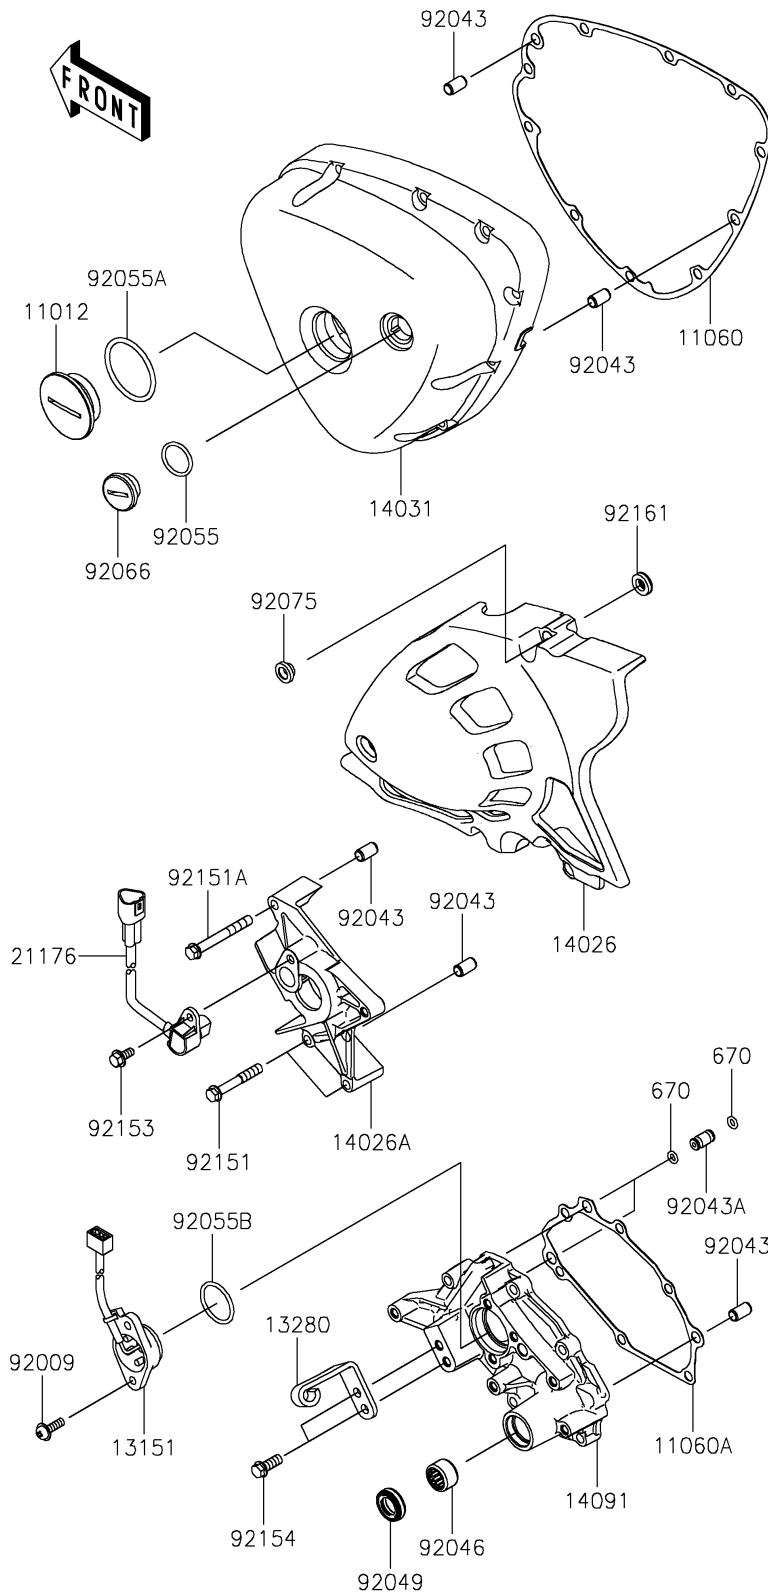

2025 W800 PARTS DIAGRAM

Left Engine Cover(s)

E1435

2025 W800 PARTS LIST

Left Engine Cover(s)

ITEM NAME	PART NUMBER	QUANTITY
CAP,GENERATOR (Ref # 11012)	11012-1817	1
GASKET,GENERATOR COVER (Ref # 11060)	11060-1892	1
GASKET,TRANSMISSION COVER (Ref # 11060A)	11060-1893	1
SWITCH-COMP,NEUTRAL (Ref # 13151)	13151-0054	1
HOLDER,CLUTCH CABLE (Ref # 13280)	13280-1109	1
COVER-CHAIN (Ref # 14026)	14026-0087	1
COVER-CHAIN,INSIDE (Ref # 14026A)	14026-1261	1
COVER-GENERATOR (Ref # 14031)	14031-1366	1
COVER,TRANSMISSION (Ref # 14091)	14091-1084	1
SENSOR,SPEED (Ref # 21176)	21176-0154	1
SCREW,5X16 (Ref # 92009)	92009-1571	2
PIN,6.2X8X14 (Ref # 92043)	92043-1263	5
PIN (Ref # 92043A)	92043-1588	2
BEARING-NEEDLE,HK1312 (Ref # 92046)	92046-1148	1
SEAL-OIL,TC13225.5 (Ref # 92049)	92049-1519	1
RING-O,20X2 (Ref # 92055)	92055-1146	1
RING-O,39.4X3.1 (Ref # 92055A)	92055-1618	1
RING-O,27.7X2.4 (Ref # 92055B)	92055-1619	1
PLUG,COVER (Ref # 92066)	92066-1397	1
DAMPER (Ref # 92075)	92075-1855	4
BOLT,6X40 (Ref # 92151)	92151-1131	2
BOLT,6X50 (Ref # 92151A)	92151-1234	1
BOLT,6X35 (Ref # 92151B)	92151-1874	2
BOLT,FLANGED,5X12 (Ref # 92153)	92153-1582	1
BOLT,FLANGED,6X16 (Ref # 92154)	92154-0489	2
BOLT,FLANGED,6X25 (Ref # 92154A)	92154-0490	4
BOLT,SOCKET,6X35 (Ref # 92154B)	92154-0494	2
BOLT,FLANGED,6X31 (Ref # 92154C)	92154-3898	1
BOLT,FLANGED,6X39 (Ref # 92154D)	92154-3899	2

2025 W800 PARTS LIST

Left Engine Cover(s)

ITEM NAME	PART NUMBER	QUANTITY
BOLT,FLANGED,6X43.6 (Ref # 92154E)	92154-3900	1
DAMPER (Ref # 92161)	92161-0411	4
BOLT-SOCKET,6X35 (Ref # 120)	120CC0635	6
BOLT-SOCKET,6X40 (Ref # 120A)	120CC0640	1
BOLT-SOCKET,6X45 (Ref # 120B)	120CC0645	1
O RING (Ref # 670)	670D1505	4