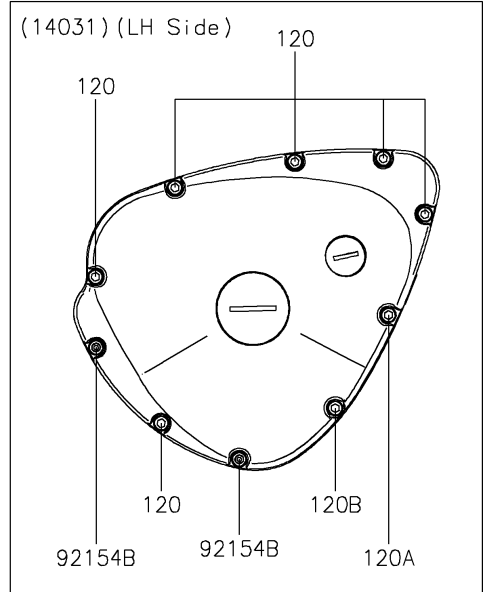

2025 W800 PARTS DIAGRAM

Left Engine Cover(s)

E1435

2025 W800 PARTS LIST

Left Engine Cover(s)

ITEM NAME	PART NUMBER	QUANTITY
CAP,GENERATOR (Ref # 11012)	11012-1817	1
GASKET,GENERATOR COVER (Ref # 11060)	11060-1892	1
GASKET,TRANSMISSION COVER (Ref # 11060A)	11060-1893	1
SWITCH-COMP,NEUTRAL (Ref # 13151)	13151-0054	1
HOLDER,CLUTCH CABLE (Ref # 13280)	13280-1109	1
COVER-CHAIN (Ref # 14026)	14026-0087	1
COVER-CHAIN,INSIDE (Ref # 14026A)	14026-1261	1
COVER-GENERATOR (Ref # 14031)	14031-1366	1
COVER,TRANSMISSION (Ref # 14091)	14091-1084	1
SENSOR,SPEED (Ref # 21176)	21176-0154	1
SCREW,5X16 (Ref # 92009)	92009-1571	2
PIN,6.2X8X14 (Ref # 92043)	92043-1263	5
PIN (Ref # 92043A)	92043-1588	2
BEARING-NEEDLE,HK1312 (Ref # 92046)	92046-1148	1
SEAL-OIL,TC13225.5 (Ref # 92049)	92049-1519	1
RING-O,20X2 (Ref # 92055)	92055-1146	1
RING-O,39.4X3.1 (Ref # 92055A)	92055-1618	1
RING-O,27.7X2.4 (Ref # 92055B)	92055-1619	1
PLUG,COVER (Ref # 92066)	92066-1397	1
DAMPER (Ref # 92075)	92075-1855	4
BOLT,6X40 (Ref # 92151)	92151-1131	2
BOLT,6X50 (Ref # 92151A)	92151-1234	1
BOLT,6X35 (Ref # 92151B)	92151-1874	2
BOLT,FLANGED,5X12 (Ref # 92153)	92153-1582	1
BOLT,FLANGED,6X16 (Ref # 92154)	92154-0489	2
BOLT,FLANGED,6X25 (Ref # 92154A)	92154-0490	4
BOLT,SOCKET,6X35 (Ref # 92154B)	92154-0494	2
BOLT,FLANGED,6X31 (Ref # 92154C)	92154-3898	1
BOLT,FLANGED,6X39 (Ref # 92154D)	92154-3899	2

2025 W800 PARTS LIST

Left Engine Cover(s)

ITEM NAME	PART NUMBER	QUANTITY
BOLT,FLANGED,6X43.6 (Ref # 92154E)	92154-3900	1
DAMPER (Ref # 92161)	92161-0411	4
BOLT-SOCKET,6X35 (Ref # 120)	120CC0635	6
BOLT-SOCKET,6X40 (Ref # 120A)	120CC0640	1
BOLT-SOCKET,6X45 (Ref # 120B)	120CC0645	1
O RING (Ref # 670)	670D1505	4