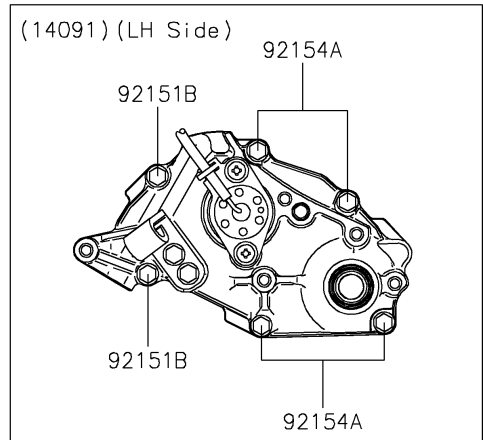

2025 W800 PARTS DIAGRAM

Left Engine Cover(s)

E1435

2025 W800 PARTS LIST

Left Engine Cover(s)

ITEM NAME	PART NUMBER	QUANTITY
CAP,GENERATOR (Ref # 11012)	11012-1817	1
GASKET,GENERATOR COVER (Ref # 11060)	11060-1892	1
GASKET,TRANSMISSION COVER (Ref # 11060A)	11060-1893	1
SWITCH-COMP,NEUTRAL (Ref # 13151)	13151-0054	1
HOLDER,CLUTCH CABLE (Ref # 13280)	13280-1109	1
COVER-CHAIN (Ref # 14026)	14026-0087	1
COVER-CHAIN,INSIDE (Ref # 14026A)	14026-1261	1
COVER-GENERATOR (Ref # 14031)	14031-1366	1
COVER,TRANSMISSION (Ref # 14091)	14091-1084	1
SENSOR,SPEED (Ref # 21176)	21176-0154	1
SCREW,5X16 (Ref # 92009)	92009-1571	2
PIN,6.2X8X14 (Ref # 92043)	92043-1263	5
PIN (Ref # 92043A)	92043-1588	2
BEARING-NEEDLE,HK1312 (Ref # 92046)	92046-1148	1
SEAL-OIL,TC13225.5 (Ref # 92049)	92049-1519	1
RING-O,20X2 (Ref # 92055)	92055-1146	1
RING-O,39.4X3.1 (Ref # 92055A)	92055-1618	1
RING-O,27.7X2.4 (Ref # 92055B)	92055-1619	1
PLUG,COVER (Ref # 92066)	92066-1397	1
DAMPER (Ref # 92075)	92075-1855	4
BOLT,6X40 (Ref # 92151)	92151-1131	2
BOLT,6X50 (Ref # 92151A)	92151-1234	1
BOLT,6X35 (Ref # 92151B)	92151-1874	2
BOLT,FLANGED,5X12 (Ref # 92153)	92153-1582	1
BOLT,FLANGED,6X16 (Ref # 92154)	92154-0489	2
BOLT,FLANGED,6X25 (Ref # 92154A)	92154-0490	4
BOLT,SOCKET,6X35 (Ref # 92154B)	92154-0494	2
BOLT,FLANGED,6X31 (Ref # 92154C)	92154-3898	1
BOLT,FLANGED,6X39 (Ref # 92154D)	92154-3899	2

2025 W800 PARTS LIST

Left Engine Cover(s)

ITEM NAME	PART NUMBER	QUANTITY
BOLT,FLANGED,6X43.6 (Ref # 92154E)	92154-3900	1
DAMPER (Ref # 92161)	92161-0411	4
BOLT-SOCKET,6X35 (Ref # 120)	120CC0635	6
BOLT-SOCKET,6X40 (Ref # 120A)	120CC0640	1
BOLT-SOCKET,6X45 (Ref # 120B)	120CC0645	1
O RING (Ref # 670)	670D1505	4