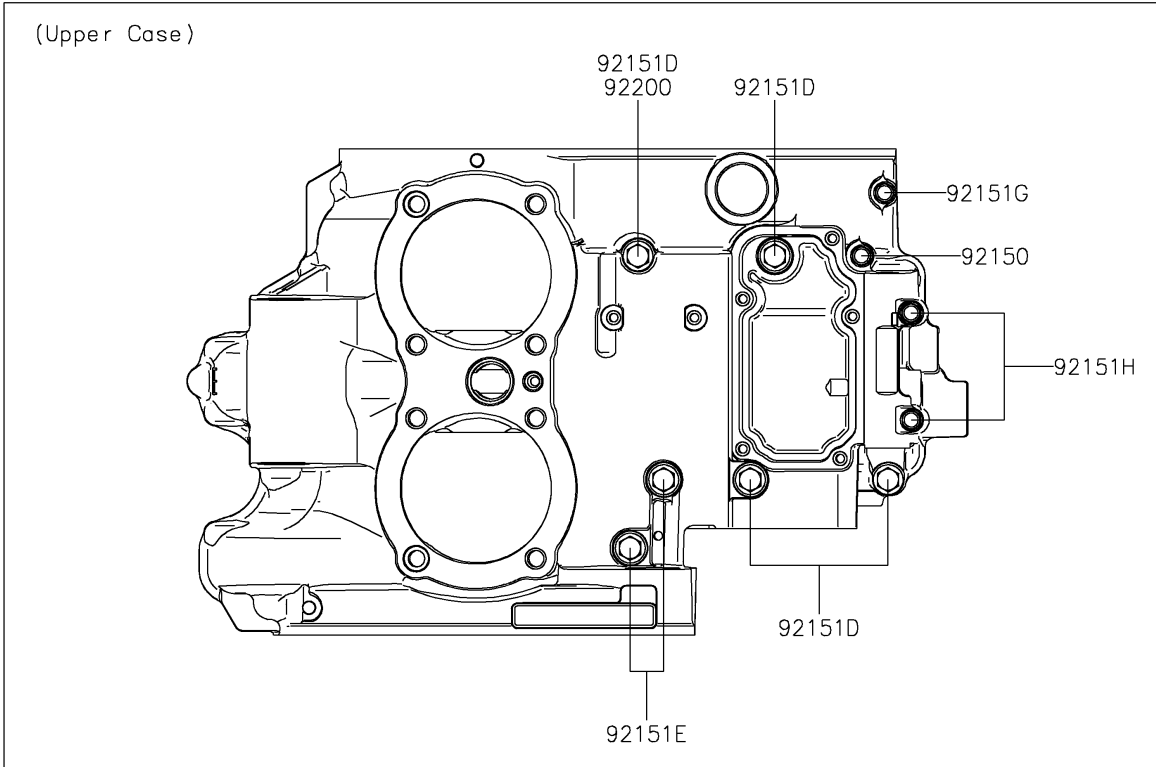

2025 W800 PARTS DIAGRAM

Crankcase Bolt Pattern

E1412

2025 W800 PARTS LIST

Crankcase Bolt Pattern

ITEM NAME	PART NUMBER	QUANTITY
BOLT,6X70 (Ref # 92150)	92150-1549	1
BOLT,9X90 (Ref # 92151)	92151-1458	1
BOLT,9X110 (Ref # 92151A)	92151-1459	3
BOLT,9X130 (Ref # 92151B)	92151-1460	4
BOLT,8X60 (Ref # 92151C)	92151-1461	1
BOLT,8X73 (Ref # 92151D)	92151-1462	7
BOLT,8X50 (Ref # 92151E)	92151-1463	2
BOLT,6X32 (Ref # 92151F)	92151-1464	1
BOLT,6X45 (Ref # 92151G)	92151-1465	6
BOLT,6X117 (Ref # 92151H)	92151-1467	2
WASHER,8.5X16X1.2 (Ref # 92200)	92200-1063	2