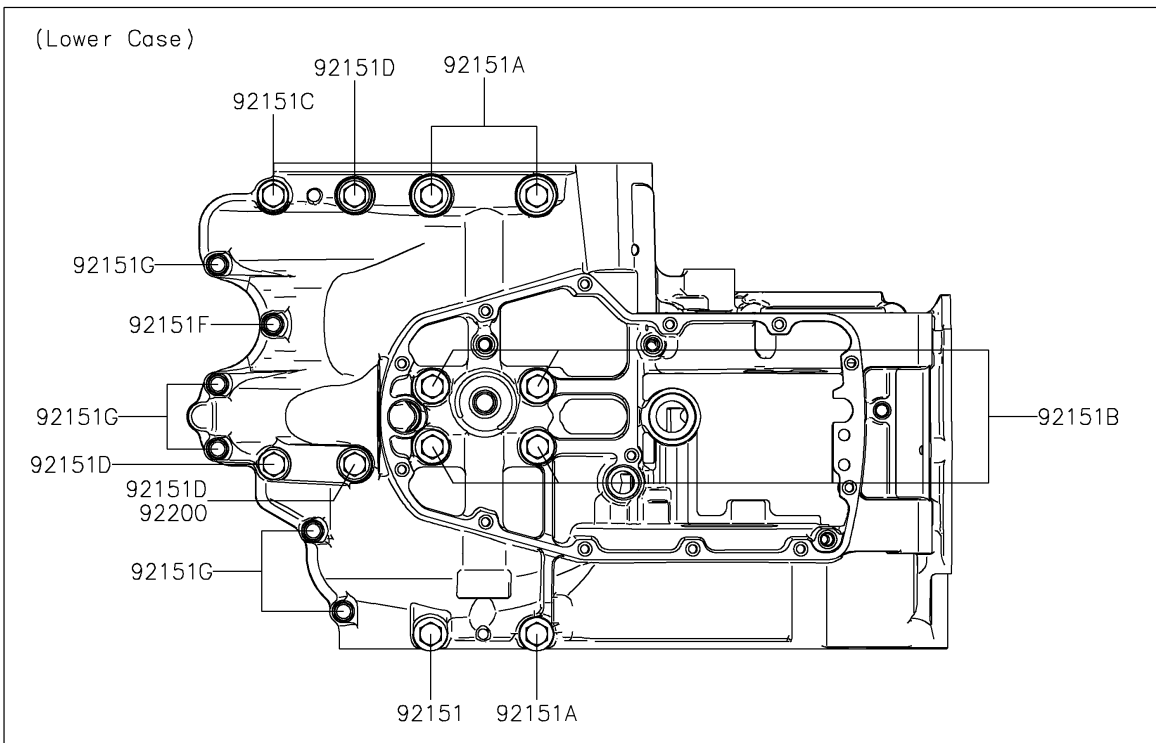

2025 W800 PARTS DIAGRAM

Crankcase Bolt Pattern

E1412

2025 W800 PARTS LIST

Crankcase Bolt Pattern

ITEM NAME	PART NUMBER	QUANTITY
BOLT,6X70 (Ref # 92150)	92150-1549	1
BOLT,9X90 (Ref # 92151)	92151-1458	1
BOLT,9X110 (Ref # 92151A)	92151-1459	3
BOLT,9X130 (Ref # 92151B)	92151-1460	4
BOLT,8X60 (Ref # 92151C)	92151-1461	1
BOLT,8X73 (Ref # 92151D)	92151-1462	7
BOLT,8X50 (Ref # 92151E)	92151-1463	2
BOLT,6X32 (Ref # 92151F)	92151-1464	1
BOLT,6X45 (Ref # 92151G)	92151-1465	6
BOLT,6X117 (Ref # 92151H)	92151-1467	2
WASHER,8.5X16X1.2 (Ref # 92200)	92200-1063	2