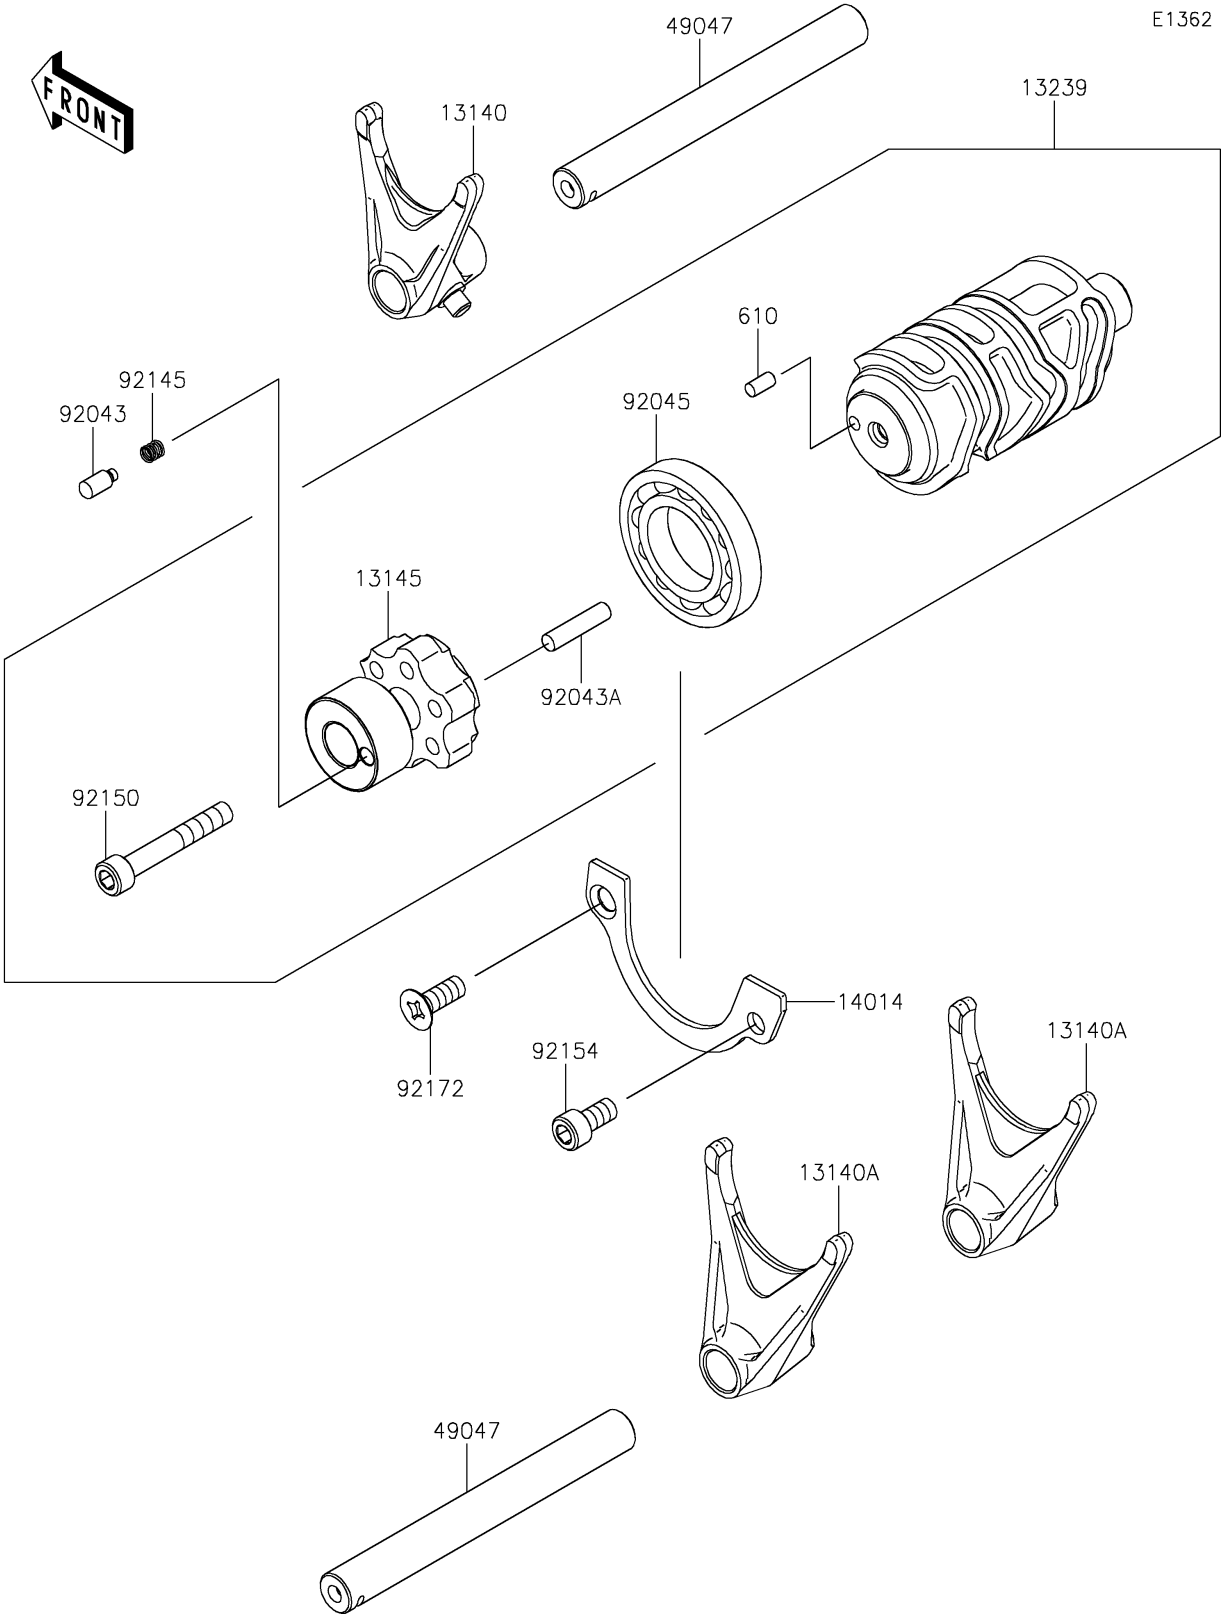

2025 W800 PARTS DIAGRAM

Gear Change Drum/Shift Fork(s)

2025 W800 PARTS LIST

Gear Change Drum/Shift Fork(s)

ITEM NAME	PART NUMBER	QUANTITY
FORK-SHIFT,INPUT 3RD (Ref # 13140)	13140-1282	1
FORK-SHIFT,OUTPUT 4TH&TOP (Ref # 13140A)	13140-1283	2
CAM-CHANGE DRUM (Ref # 13145)	13145-1083	1
DRUM-ASSY-CHANGE (Ref # 13239)	13239-0557	1
PLATE-POSITION (Ref # 14014)	14014-1141	1
ROD-SHIFT (Ref # 49047)	49047-1102	2
PIN (Ref # 92043)	92043-0712	1
PIN,5X21.8 (Ref # 92043A)	92043-1518	6
BEARING-BALL,16005 (Ref # 92045)	92045-1045	1
SPRING (Ref # 92145)	92145-1414	1
BOLT,SOCKET,6X40 (Ref # 92150)	92150-1958	1
BOLT,SOCKET,6X12 (Ref # 92154)	92154-0483	1
SCREW,6X16 (Ref # 92172)	92172-0503	1
ROLLER,4X8 (Ref # 610)	610A0408	1