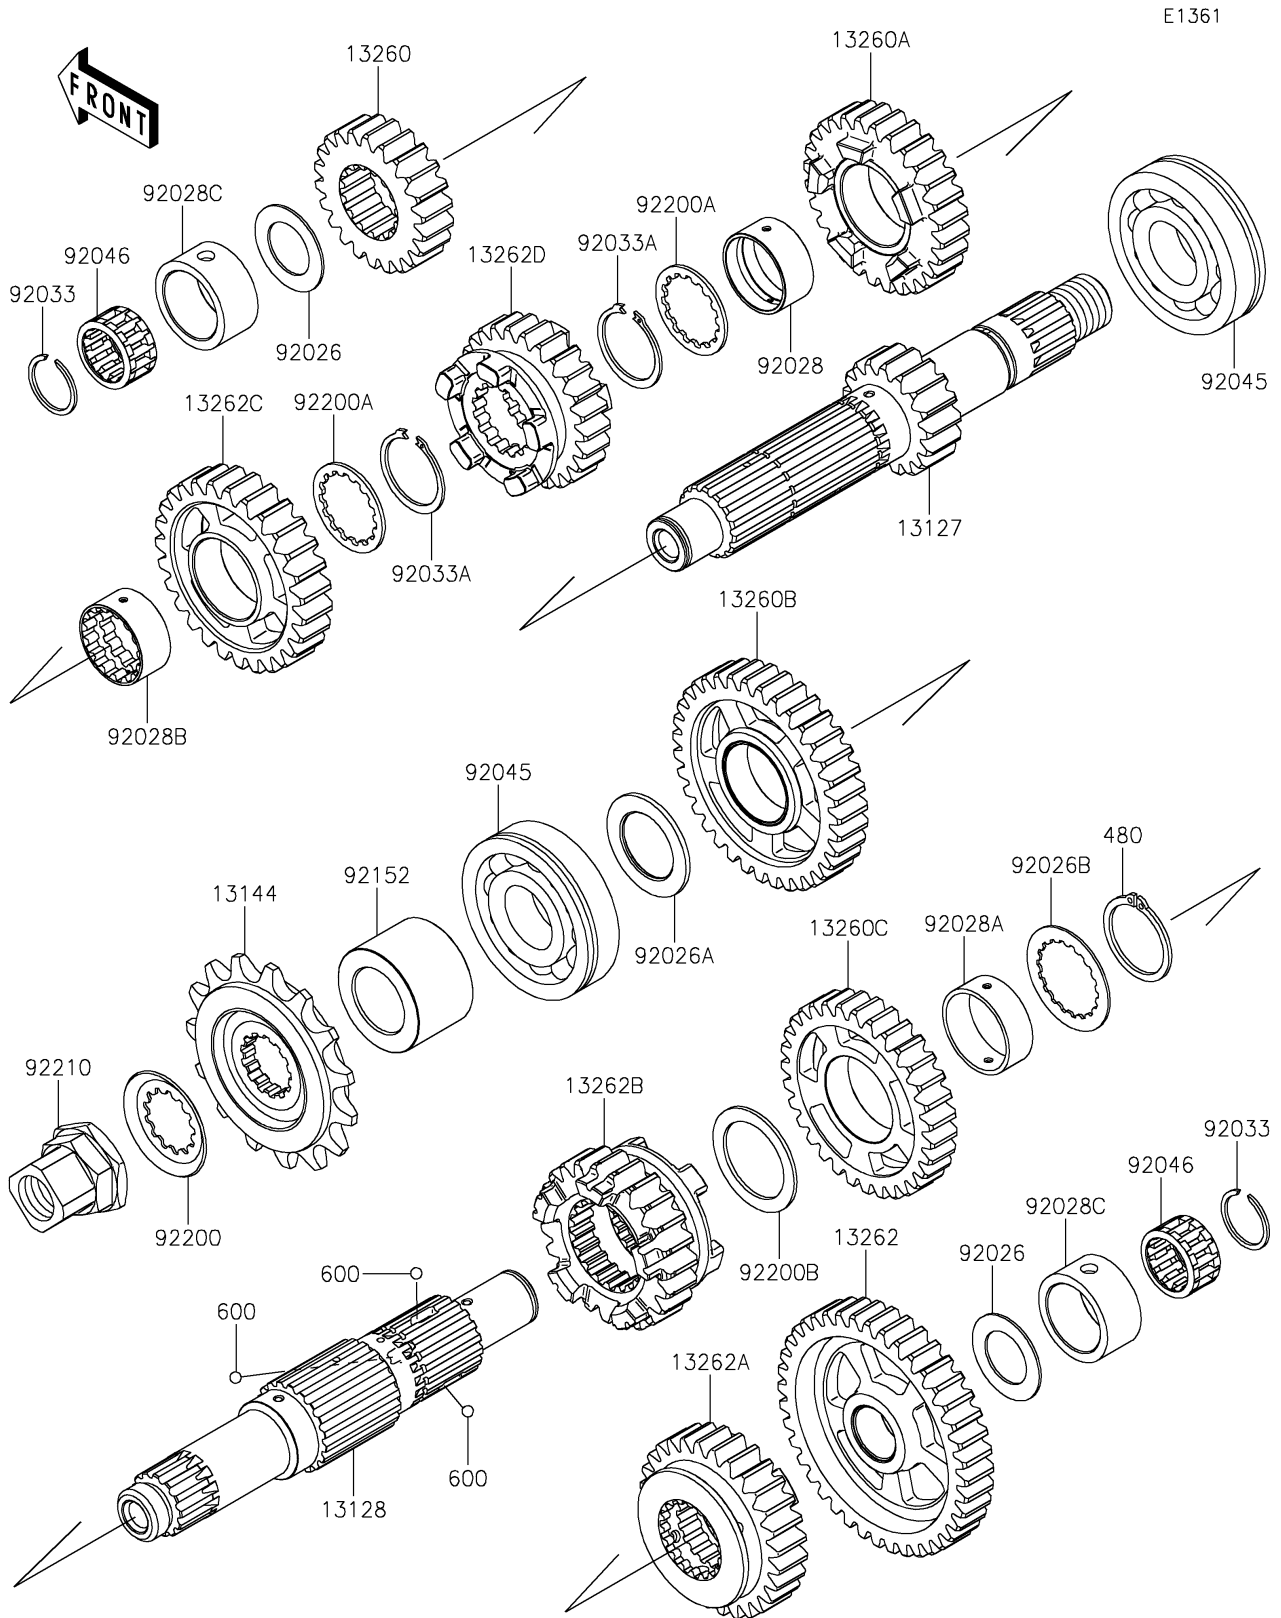

2025 W800 PARTS DIAGRAM

Transmission