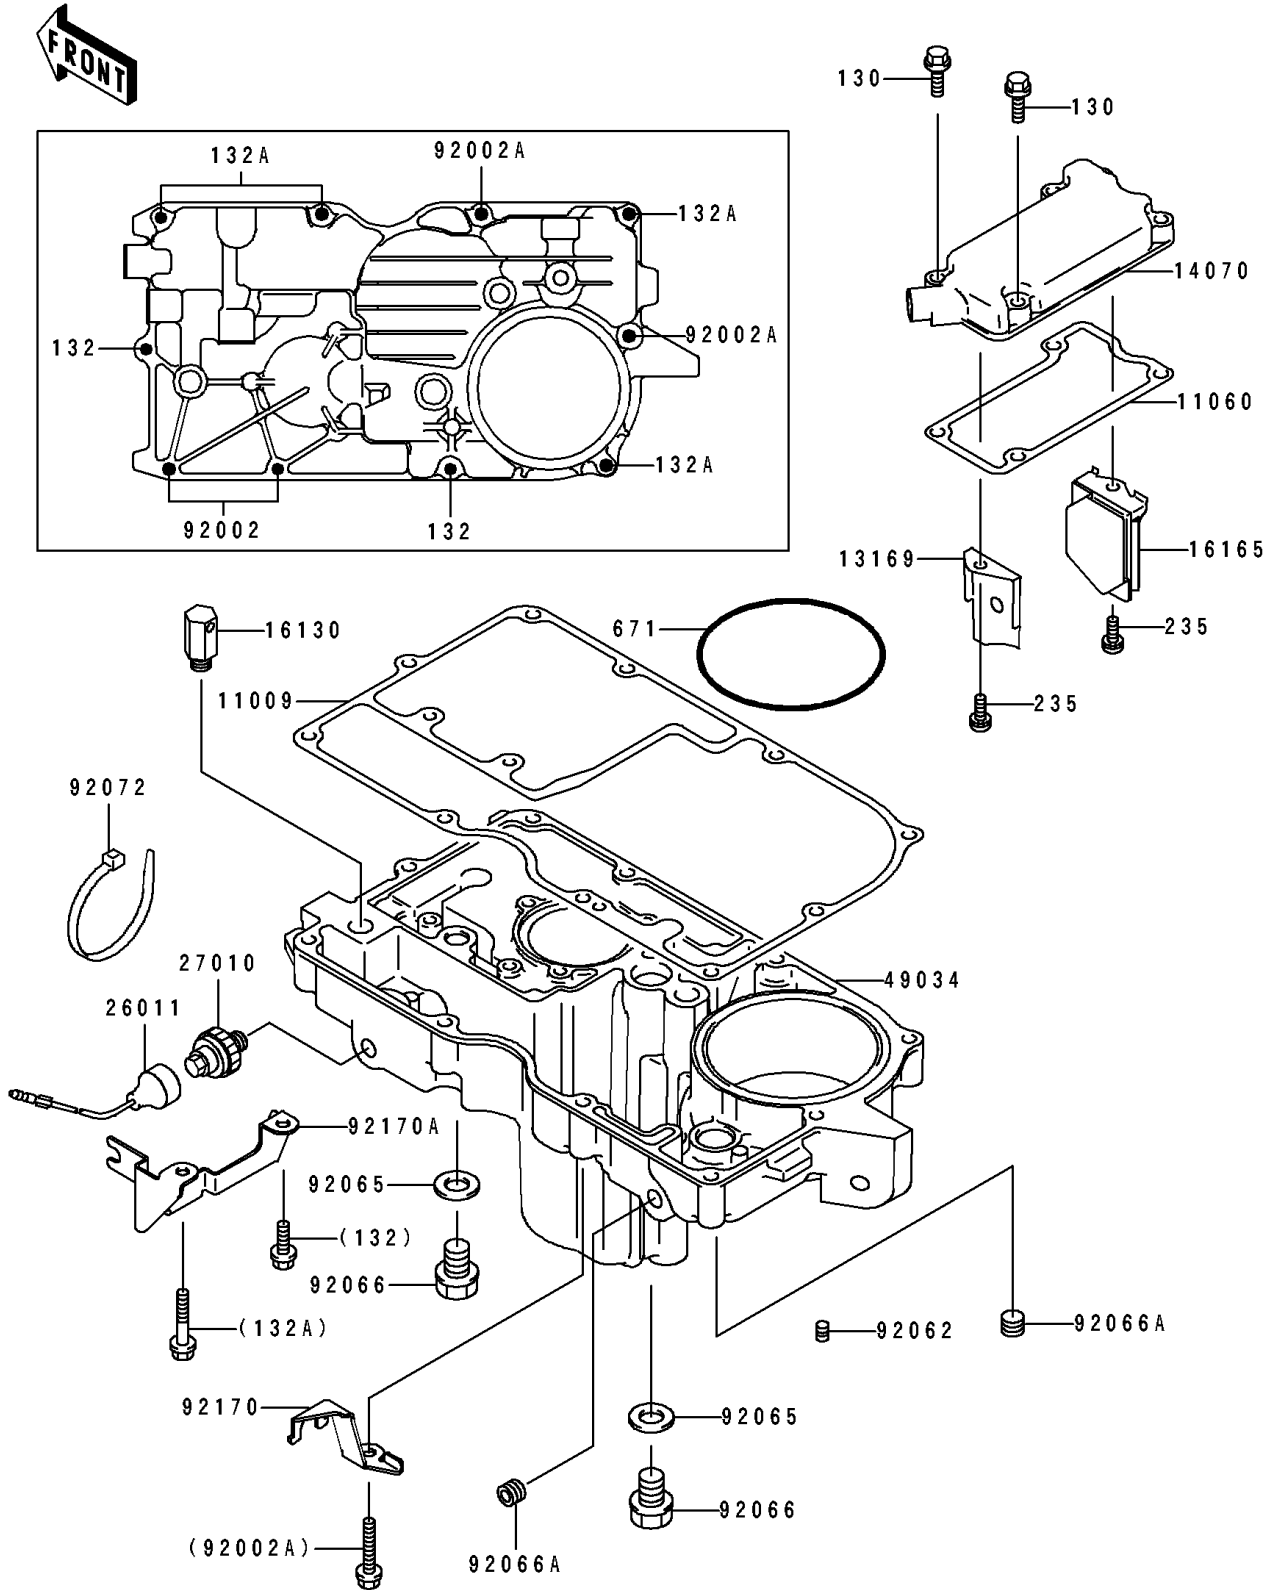

1996 GPZ 1100 ABS PARTS DIAGRAM

Breather Cover/Oil Pan

E1432

1996 GPZ 1100 ABS PARTS LIST

Breather Cover/Oil Pan

ITEM NAME	PART NUMBER	QUANTITY
GASKET,OIL PAN (Ref # 11009)	11009-1981	1
GASKET,BREATHER BODY (Ref # 11060)	11060-1339	1
PLATE,BREATHER (Ref # 13169)	13169-1967	1
BODY-BREATHER (Ref # 14070)	14070-1084	1
VALVE-ASSY-RELIEF (Ref # 16130)	16130-1058	1
SEPARATOR,OIL (Ref # 16165)	16165-1053	1
WIRE-LEAD (Ref # 26011)	26011-1371	1
SWITCH,OIL PRESSURE (Ref # 27010)	27010-1313	1
PAN-OIL (Ref # 49034)	49034-1118	1
BOLT,6X25 (Ref # 92002)	92002-1344	2
BOLT,6X40 (Ref # 92002A)	92002-1345	2
NOZZLE,6X8,BLACK (Ref # 92062)	92062-1079	1
GASKET,12X22X2,DRAIN PLUG (Ref # 92065)	92065-097	2
PLUG,OIL DRAIN,12X15 (Ref # 92066)	92066-1174	2
PLUG,OIL LINE,1/8X7 (Ref # 92066A)	92066-1342	2
BAND,L=185 (Ref # 92072)	92072-1195	1
CLAMP,OIL TUBE (Ref # 92170)	92170-1188	1
CLAMP,OIL TUBE (Ref # 92170A)	92170-1189	1
BOLT-FLANGED,6X25 (Ref # 130)	130P0625	4
BOLT-FLANGED-SMALL (Ref # 132)	132J0625	2
BOLT-FLANGED-SMALL,6X40 (Ref # 132A)	132J0640	4
SCREW-PAN-WP-CROS (Ref # 235)	235B0610	2
O RING,90MM (Ref # 671)	671B2590	1