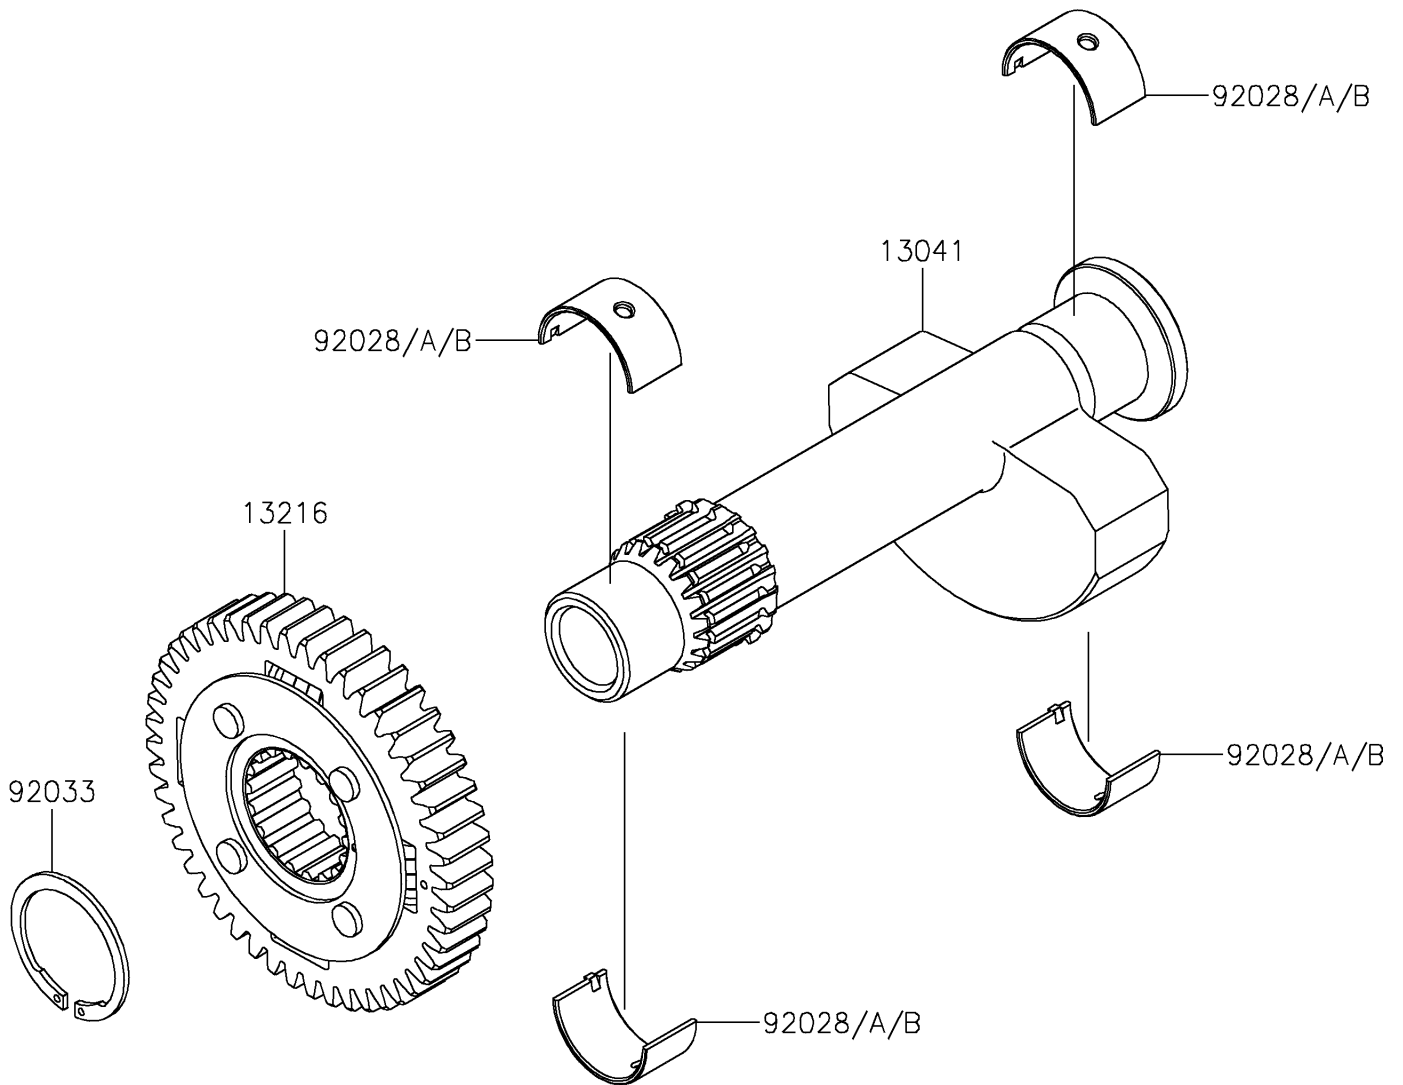

2023 W800 PARTS DIAGRAM

Balancer

E1323

2023 W800 PARTS LIST

Balancer

| ITEM NAME | PART NUMBER | QUANTITY |
|---|-------------|----------|
| BALANCER (Ref # 13041) | 13041-1124 | 1 |
| GEAR-COMP,BALANCER (Ref # 13216) | 13216-1179 | 1 |
| BUSHING,BALANCER SHAFT,BLUE (Ref # 92028) | 92028-1909 | 4 |
| BUSHING,BALANCER SHAFT,BLACK (Ref # 92028A) | 92028-1910 | AR |
| BUSHING,BALANCER SHAFT,BROWN (Ref # 92028B) | 92028-1911 | AR |
| RING-SNAP (Ref # 92033) | 92033-1302 | 1 |