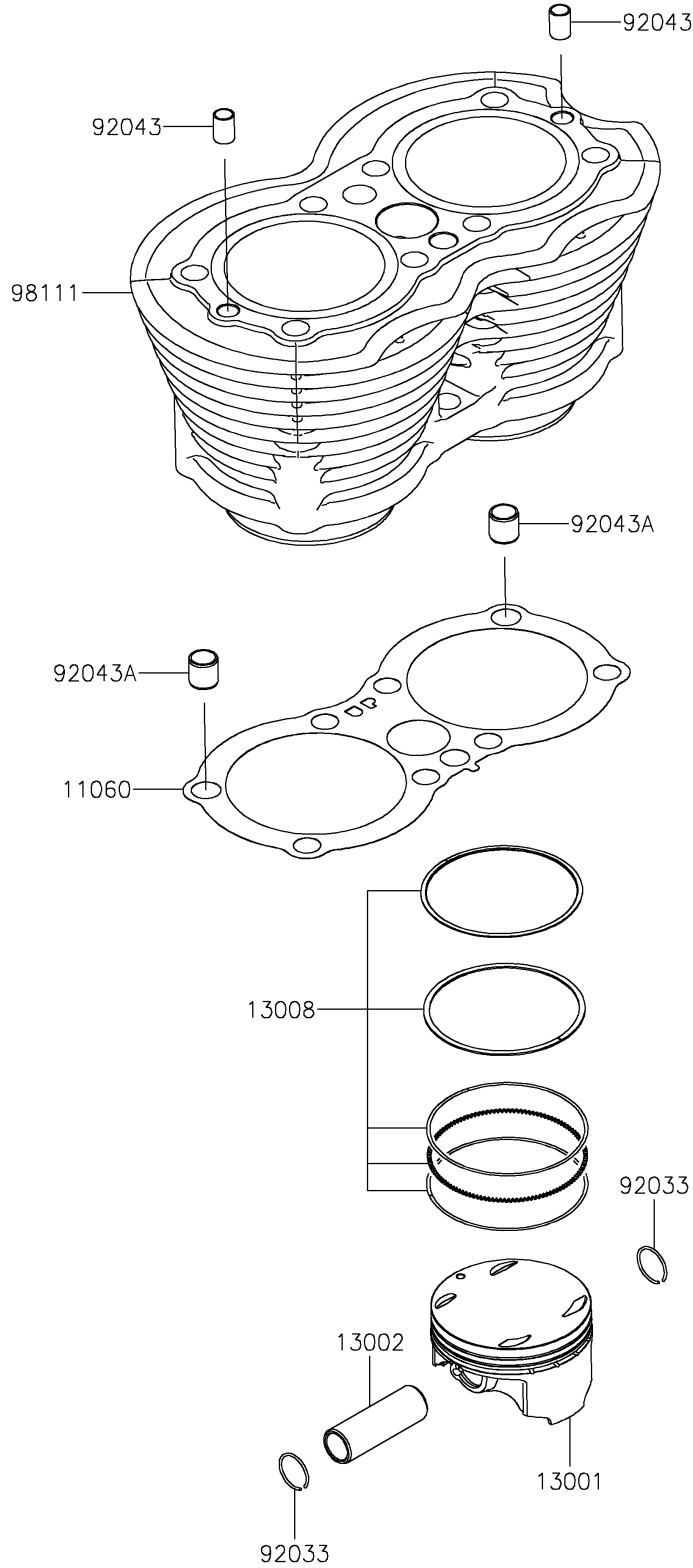

2025 W800 PARTS DIAGRAM

Cylinder/Piston(s)

E1120

2025 W800 PARTS LIST

Cylinder/Piston(s)

ITEM NAME	PART NUMBER	QUANTITY
GASKET,CYLINDER BASE (Ref # 11060)	11060-1889	1
PISTON-ENGINE (Ref # 13001)	13001-0812	2
PIN-PISTON (Ref # 13002)	13002-1086	2
RING-SET-PISTON (Ref # 13008)	13008-0587	2
RING-SNAP,20.5X1.2 (Ref # 92033)	92033-1099	4
PIN,DOWEL,10X14 (Ref # 92043)	92043-1037	2
PIN,11.5X14X14 (Ref # 92043A)	92043-1279	2
CYLINDER-COMP-ENGINE (Ref # 98111)	98111-0047	1