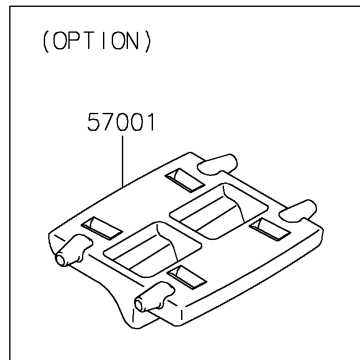

2024 Z H2 SE ABS PARTS DIAGRAM

Accessory(Decals)

F2910H

2024 Z H2 SE ABS PARTS LIST

Accessory(Decals)

ITEM NAME	PART NUMBER	QUANTITY
RIM STRIPE APPLICATOR (Ref # 57001)	57001-1752	AR
WHEEL RIM TAPE, GREEN (Ref # 99994)	99994-0932	1
WHEEL RIM TAPE, SILVER (Ref # 99994A)	99994-0933	1