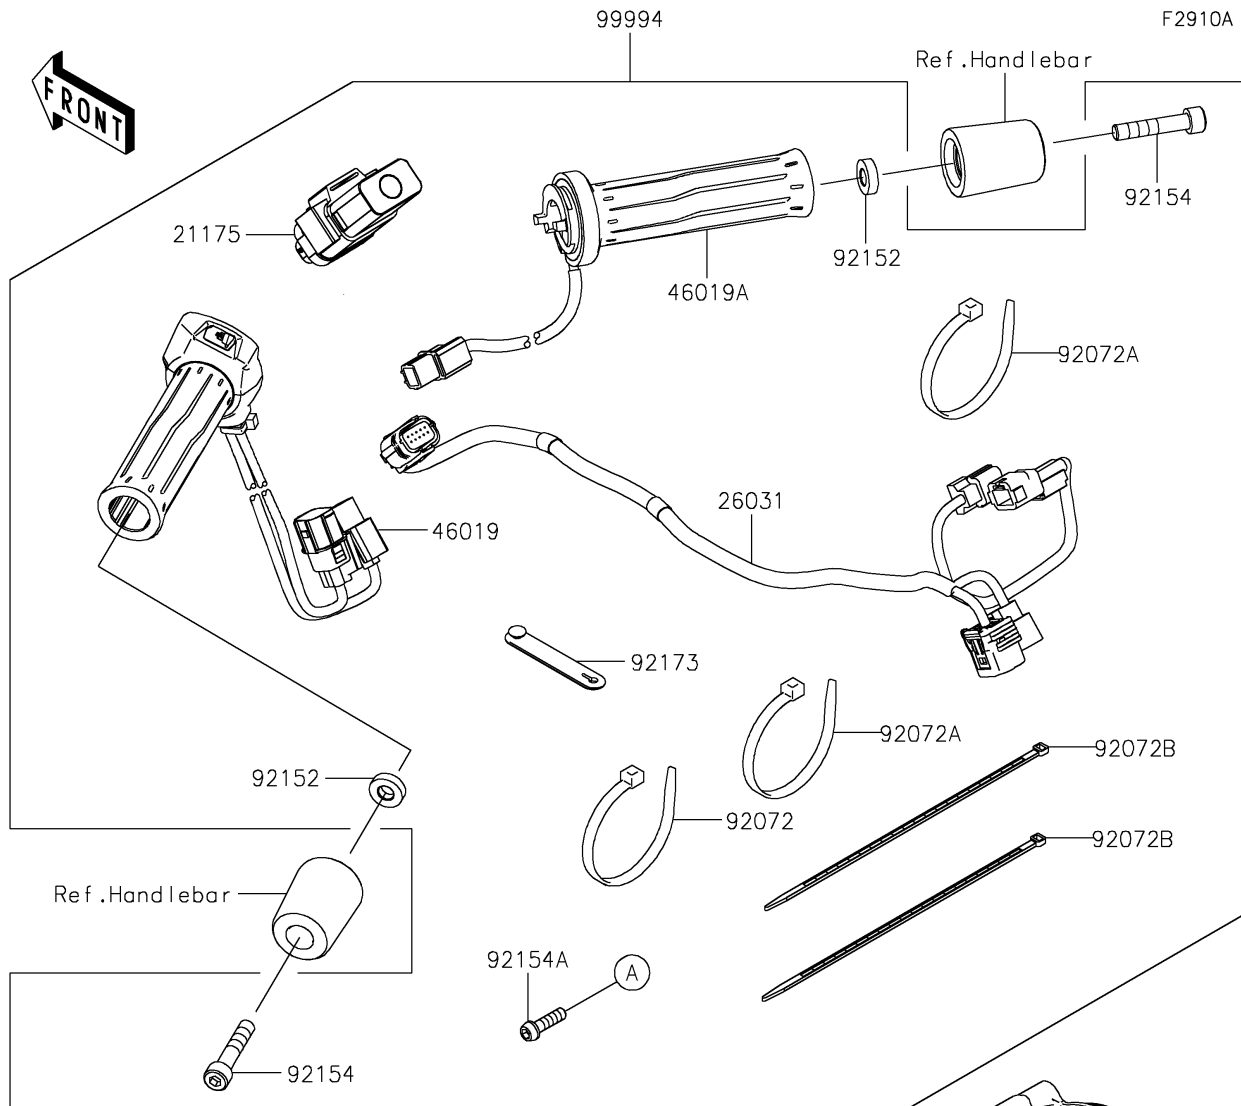

2024 Z H2 SE ABS PARTS DIAGRAM

Accessory(Grip Heater)

2024 Z H2 SE ABS PARTS LIST

Accessory(Grip Heater)

ITEM NAME	PART NUMBER	QUANTITY
CONTROL UNIT-ELECTRONIC,GH (Ref # 21175)	21175-1329	1
HARNESS (Ref # 26031)	26031-2895	1
GRIP-ASSY,GRIP HEATER,LH (Ref # 46019)	46019-0112	1
GRIP-ASSY,GRIP HEATER,RH (Ref # 46019A)	46019-0113	1
BAND (Ref # 92072)	92072-0904	1
BAND,L=365 (Ref # 92072A)	92072-1197	2
BAND (Ref # 92072B)	92072-3851	2
COLLAR,8.2X18X5 (Ref # 92152)	92152-1848	2
BOLT,SOCKET,8X40 (Ref # 92154)	92154-1001	2
BOLT,SOCKET,6X22,MEC (Ref # 92154A)	92154-2736	3
CLAMP (Ref # 92173)	92173-2199	1
GRIP HEATER (Ref # 99994)	99994-1667	1