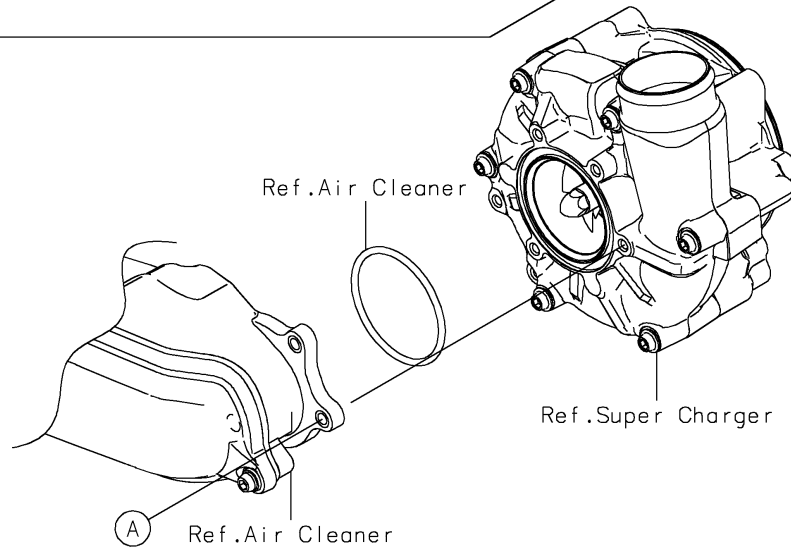

2024 Z H2 SE ABS PARTS DIAGRAM

Accessory(Grip Heater)

2024 Z H2 SE ABS PARTS LIST

Accessory(Grip Heater)

ITEM NAME	PART NUMBER	QUANTITY
CONTROL UNIT-ELECTRONIC,GH (Ref # 21175)	21175-1329	1
HARNESS (Ref # 26031)	26031-2895	1
GRIP-ASSY,GRIP HEATER,LH (Ref # 46019)	46019-0112	1
GRIP-ASSY,GRIP HEATER,RH (Ref # 46019A)	46019-0113	1
BAND (Ref # 92072)	92072-0904	1
BAND,L=365 (Ref # 92072A)	92072-1197	2
BAND (Ref # 92072B)	92072-3851	2
COLLAR,8.2X18X5 (Ref # 92152)	92152-1848	2
BOLT,SOCKET,8X40 (Ref # 92154)	92154-1001	2
BOLT,SOCKET,6X22,MEC (Ref # 92154A)	92154-2736	3
CLAMP (Ref # 92173)	92173-2199	1
GRIP HEATER (Ref # 99994)	99994-1667	1