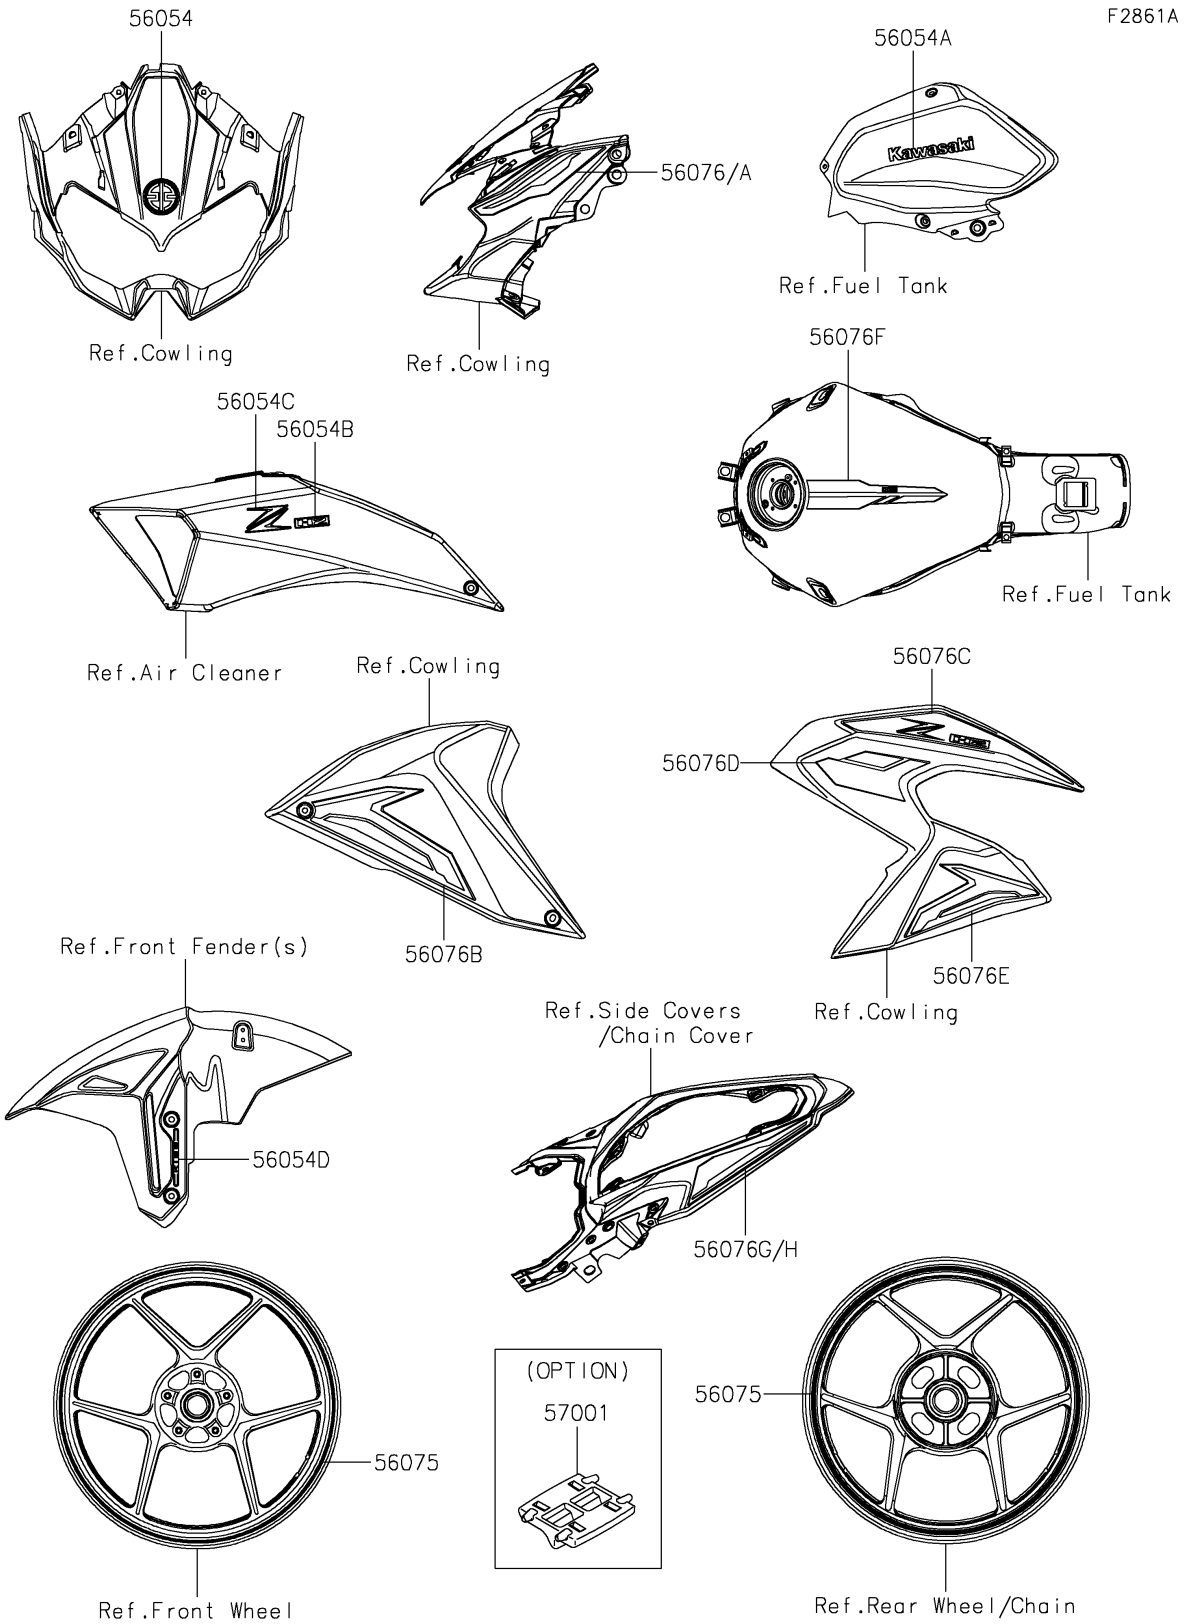

2024 Z H2 SE ABS PARTS DIAGRAM

Decals(LPFNN-LSFNL)

2024 Z H2 SE ABS PARTS LIST

Decals(LPFNN-LSFNL)

ITEM NAME	PART NUMBER	QUANTITY
MARK,UPP COWL.,RIVER (Ref # 56054)	56054-1557	1
MARK,KAWASAKI (Ref # 56054A)	56054-1876	2
MARK,H2,3D (Ref # 56054B)	56054-2191	1
MARK,Z,3D (Ref # 56054C)	56054-2369	1
MARK,FR FENDER,KIBS (Ref # 56054D)	56054-2989	2
PATTERN,WHEEL,GREEN,4X1353 (Ref # 56075)	56075-1055	4
PATTERN,UPP COWL.,LH (Ref # 56076)	56076-7555	1
PATTERN,UPP COWL.,RH (Ref # 56076A)	56076-7556	1
PATTERN,SHROUD,LH (Ref # 56076B)	56076-7557	1
PATTERN,SHROUD,RH,UPP (Ref # 56076C)	56076-7558	1
PATTERN,SHROUD,RH,CNT (Ref # 56076D)	56076-7559	1
PATTERN,SHROUD,RH,LWR (Ref # 56076E)	56076-7560	1
PATTERN,FUEL TANK,CNT (Ref # 56076F)	56076-7561	1
PATTERN,TAIL COVER,LH (Ref # 56076G)	56076-7562	1
PATTERN,TAIL COVER,RH (Ref # 56076H)	56076-7563	1
RIM STRIPE APPLICATOR (Ref # 57001)	57001-1752	AR