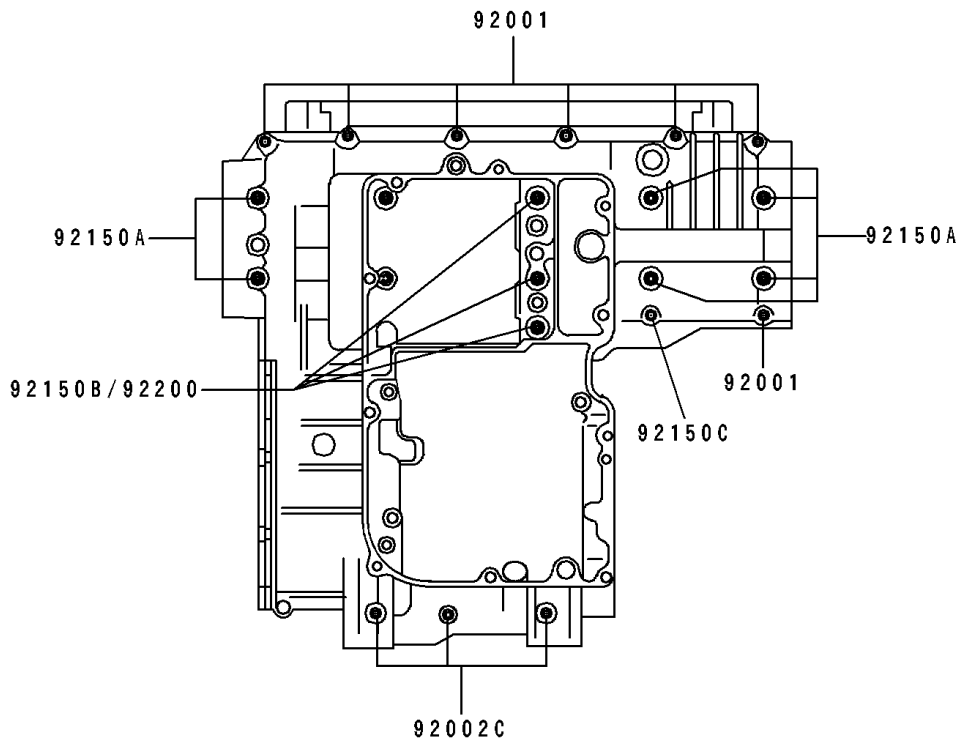

1996 GPZ 1100 ABS PARTS DIAGRAM

Crankcase Bolt Pattern

E1412

Upper Case

Lower Case

1996 GPZ 1100 ABS PARTS LIST

Crankcase Bolt Pattern

ITEM NAME	PART NUMBER	QUANTITY
BOLT,6X38 (Ref # 92001)	92001-1899	8
BOLT,6X55 (Ref # 92002)	92002-1054	1
BOLT,6X85 (Ref # 92002A)	92002-1306	1
BOLT,8X63 (Ref # 92002B)	92002-1308	2
BOLT,6X120 (Ref # 92002C)	92002-1654	3
BOLT,6X115 (Ref # 92150)	92150-1140	3
BOLT,9X90 (Ref # 92150A)	92150-1364	6
BOLT,9X140 (Ref # 92150B)	92150-1365	3
BOLT,7X38 (Ref # 92150C)	92150-1367	1
WASHER,9.5X18X1.2 (Ref # 92200)	92200-1037	3
WASHER,8.5X16X1.2 (Ref # 92200A)	92200-1063	1