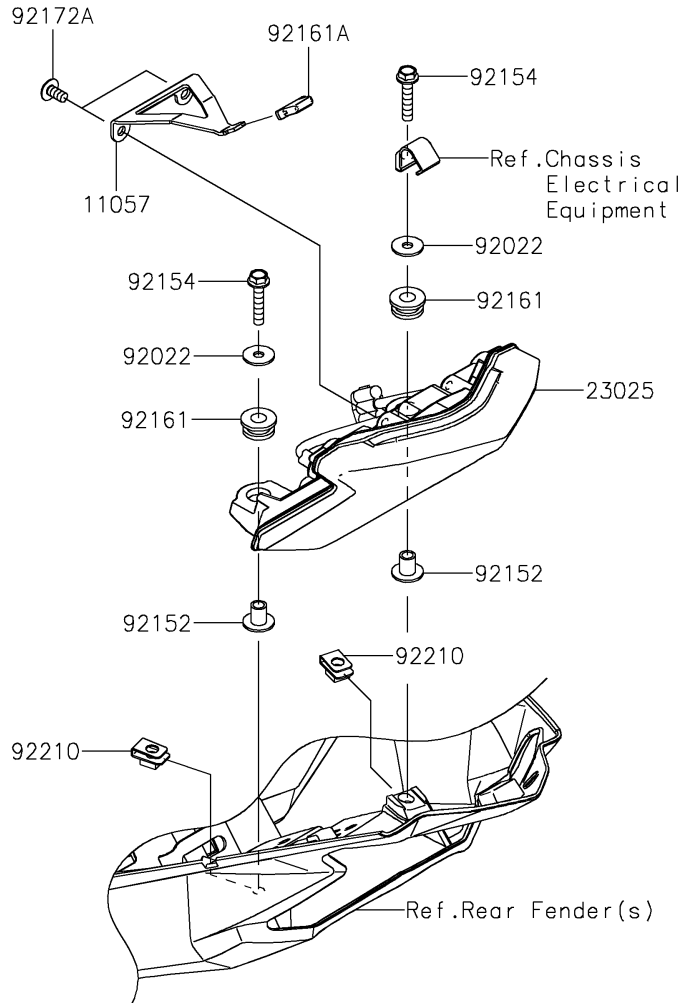

# 2025 Z H2 SE PARTS DIAGRAM

Taillight(s)

F2720

## 2025 Z H2 SE PARTS LIST

### Taillight(s)

ITEM NAME	PART NUMBER	QUANTITY
BRACKET,TAIL LAMP (Ref # 11057)	11057-0247	1
LAMP-ASSY,LICENSE,LED (Ref # 23016)	23016-0639	1
LAMP-TAIL (Ref # 23025)	23025-0361	1
WASHER,5.2X16X1.2 (Ref # 92022)	92022-263	2
COLLAR,5.6X8X11.2 (Ref # 92152)	92152-1562	2
BOLT,FLANGED,5X25 (Ref # 92154)	92154-2682	2
DAMPER (Ref # 92161)	92161-0317	2
DAMPER (Ref # 92161A)	92161-0365	1
DAMPER (Ref # 92161B)	92161-0776	2
SCREW,TAPPING,5X16 (Ref # 92172)	92172-0175	2
SCREW,TAPPING,5X10 (Ref # 92172A)	92172-0262	2
WASHER,5.5X20X1.2 (Ref # 92200)	92200-0284	2
NUT,PLATE,5MM (Ref # 92210)	92210-0935	2