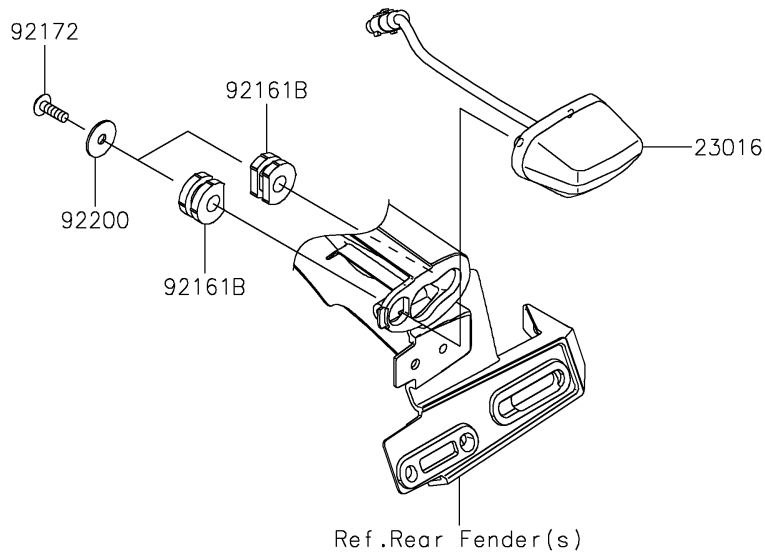

# 2025 Z H2 SE PARTS DIAGRAM

Taillight(s)

F2720

### Taillight(s)

ITEM NAME	PART NUMBER	QUANTITY
BRACKET,TAIL LAMP (Ref # 11057)	11057-0247	1
LAMP-ASSY,LICENSE,LED (Ref # 23016)	23016-0639	1
LAMP-TAIL (Ref # 23025)	23025-0361	1
WASHER,5.2X16X1.2 (Ref # 92022)	92022-263	2
COLLAR,5.6X8X11.2 (Ref # 92152)	92152-1562	2
BOLT,FLANGED,5X25 (Ref # 92154)	92154-2682	2
DAMPER (Ref # 92161)	92161-0317	2
DAMPER (Ref # 92161A)	92161-0365	1
DAMPER (Ref # 92161B)	92161-0776	2
SCREW,TAPPING,5X16 (Ref # 92172)	92172-0175	2
SCREW,TAPPING,5X10 (Ref # 92172A)	92172-0262	2
WASHER,5.5X20X1.2 (Ref # 92200)	92200-0284	2
NUT,PLATE,5MM (Ref # 92210)	92210-0935	2