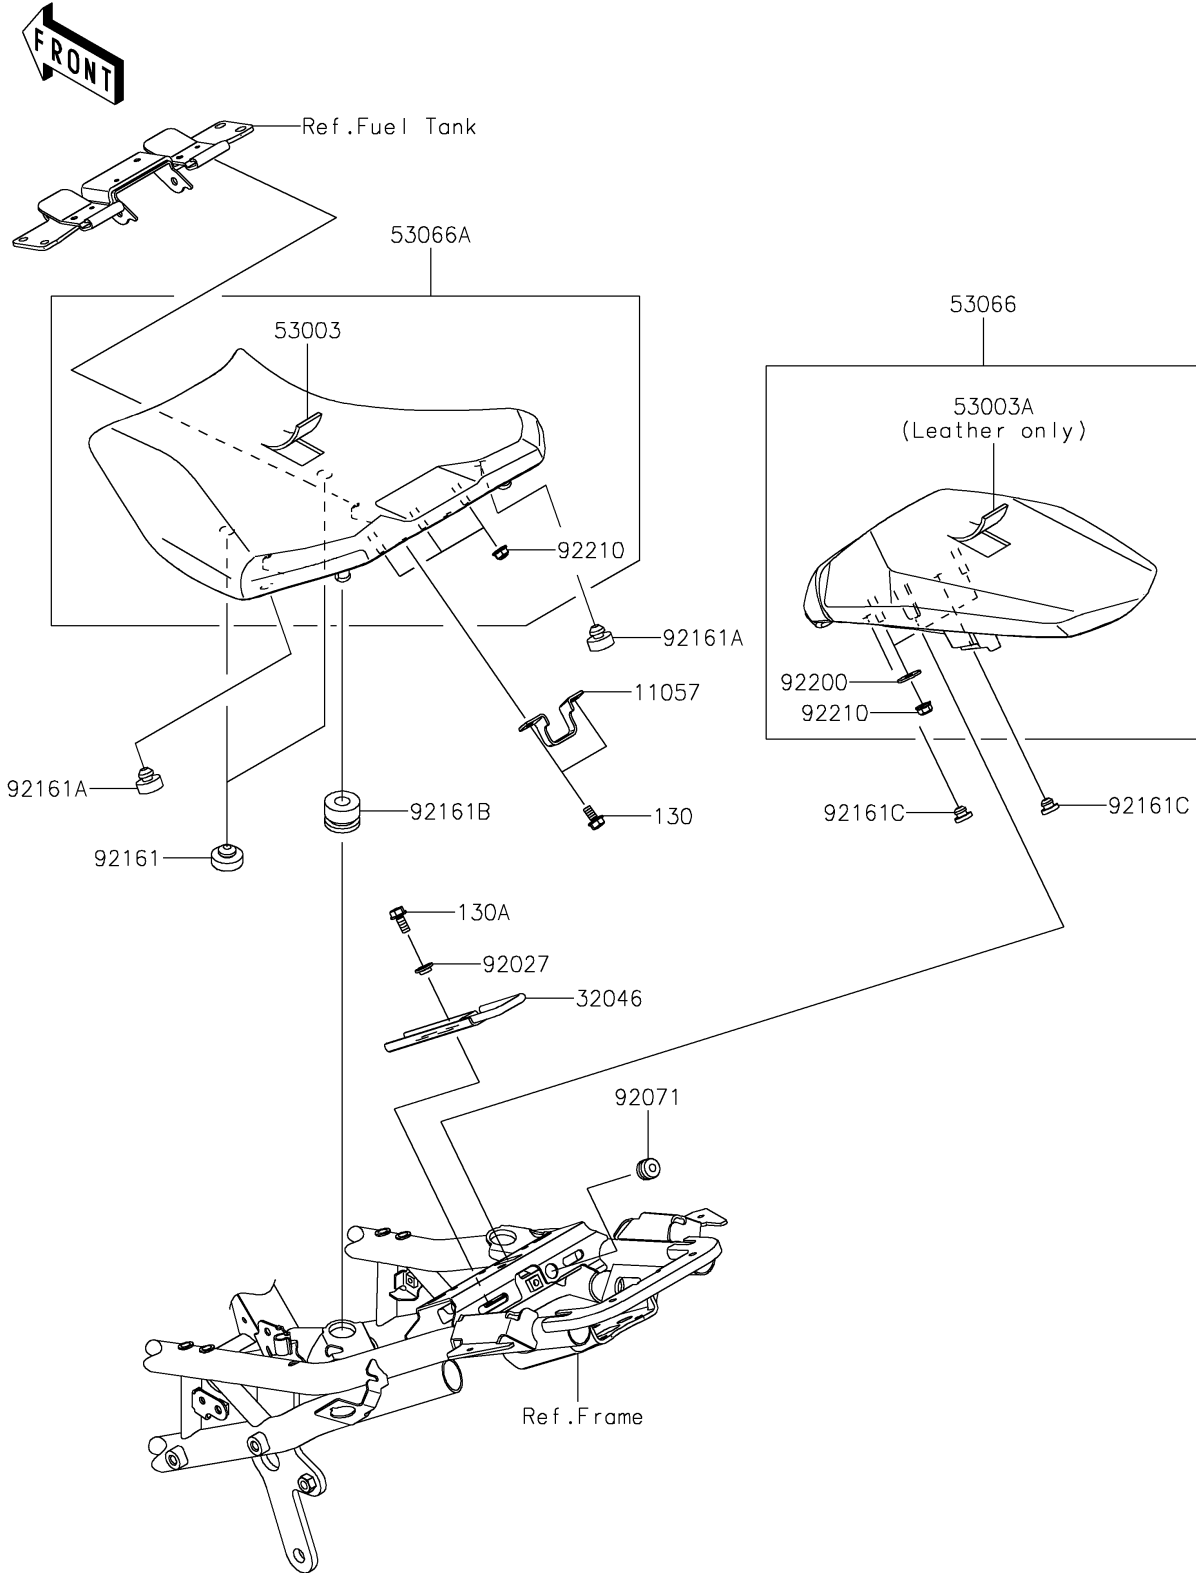

2024 Z H2 SE ABS PARTS DIAGRAM

Seat

F2510

2024 Z H2 SE ABS PARTS LIST

Seat

ITEM NAME	PART NUMBER	QUANTITY
BRACKET (Ref # 11057)	11057-2913	1
BRACKET-SEAT (Ref # 32046)	32046-0452	1
LEATHER,FR SEAT,BLACK+GRN (Ref # 53003)	53003-0543-64R	1
LEATHER,RR SEAT,BLACK+GRN+BLK (Ref # 53003A)	53003-0544-64S	1
SEAT-ASSY,RR,BLACK+GRN+BLK (Ref # 53066)	53066-0707-64S	1
SEAT-ASSY,FR,BLACK+GRN (Ref # 53066A)	53066-0824-64R	1
COLLAR,L=4.6 (Ref # 92027)	92027-1168	1
GROMMET (Ref # 92071)	92071-0038	1
DAMPER,SEAT,10X25X8 (Ref # 92161)	92161-0095	2
DAMPER,8X20X8 (Ref # 92161A)	92161-0223	2
DAMPER,SEAT (Ref # 92161B)	92161-2280	2
DAMPER (Ref # 92161C)	92161-2324	2
WASHER,6.5X20X1.6 (Ref # 92200)	92200-1569	2
NUT (Ref # 92210)	92210-0401	5
BOLT-FLANGED,6X12 (Ref # 130)	130CA0612	2
BOLT-FLANGED,6X14 (Ref # 130A)	130CA0614	1