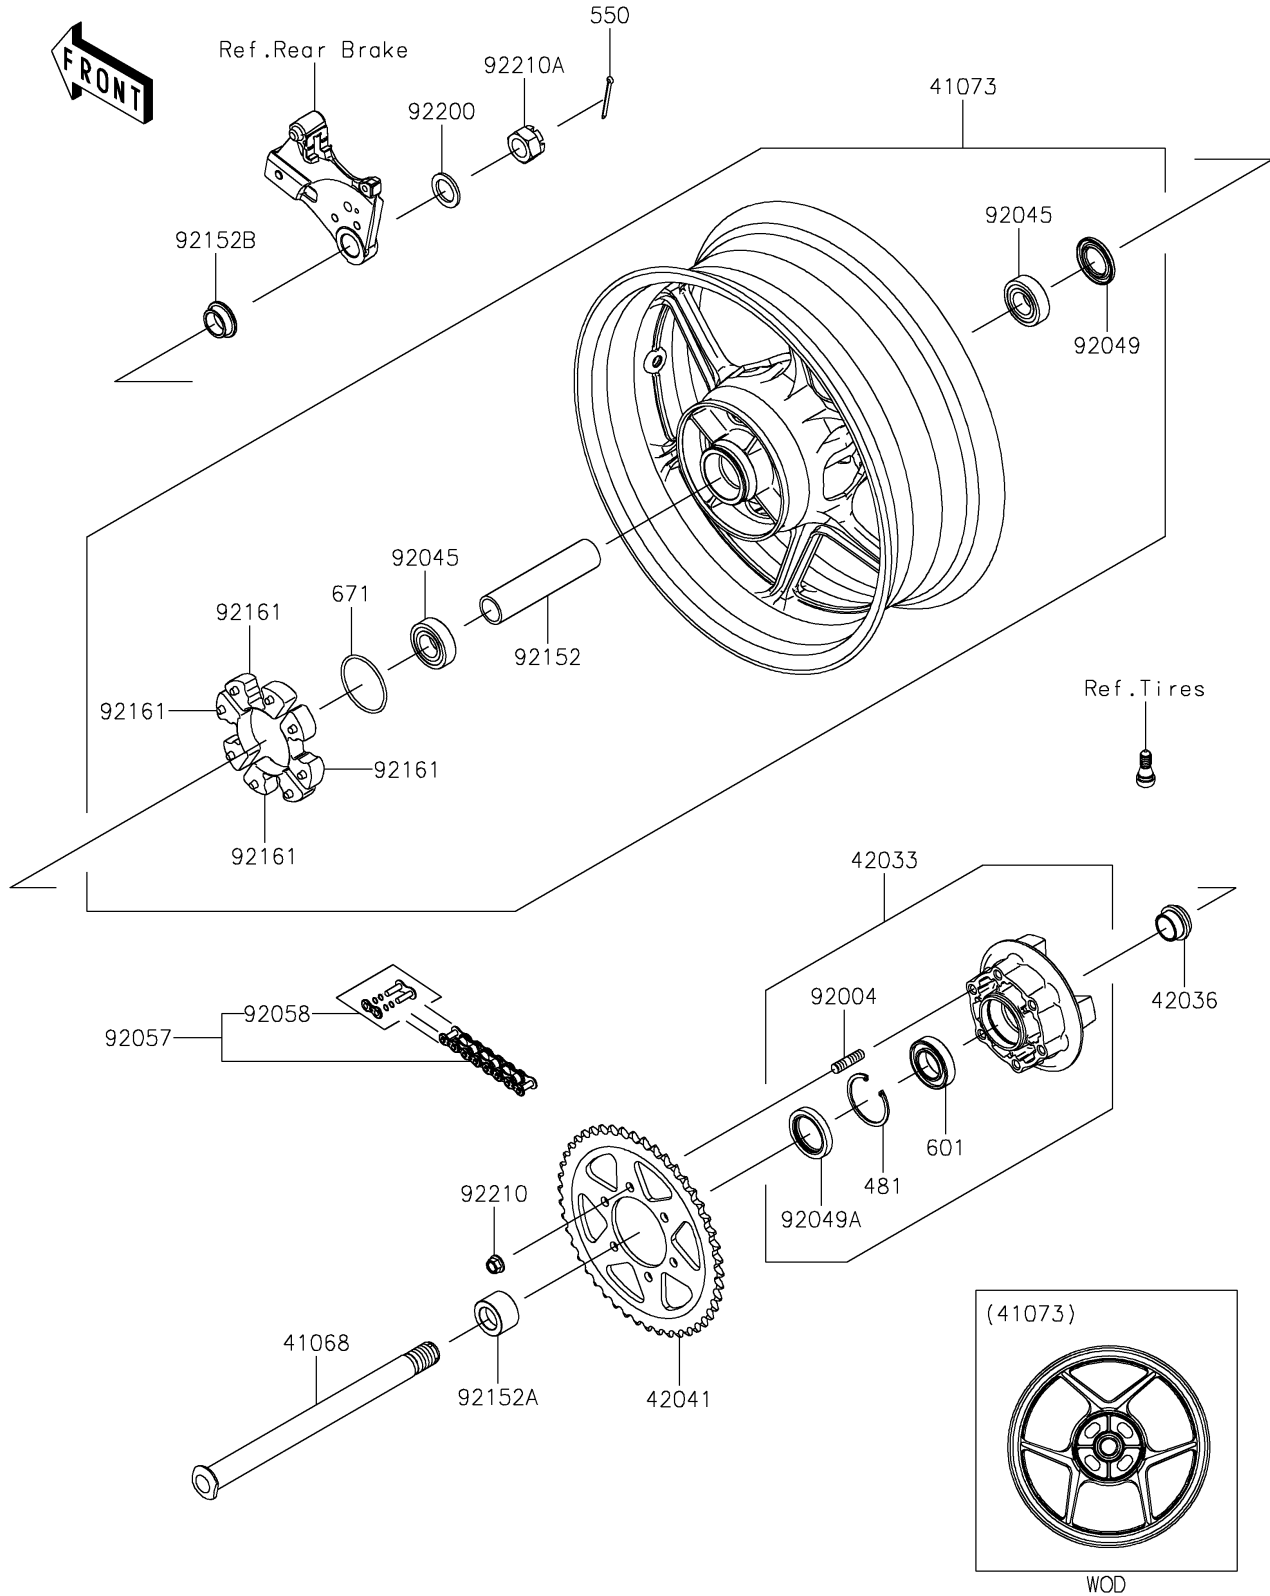

2023 Z H2 SE PARTS DIAGRAM

Rear Wheel/Chain

F2240

2023 Z H2 SE PARTS LIST

Rear Wheel/Chain

ITEM NAME	PART NUMBER	QUANTITY
AXLE,RR (Ref # 41068)	41068-0655	1
WHEEL-ASSY,RR,G.BLACK (Ref # 41073)	41073-0793-18F	1
COUPLING-ASSY (Ref # 42033)	42033-0593	1
SLEEVE,RR HUB,L=22 (Ref # 42036)	42036-1279	1
SPROCKET-HUB,46T (Ref # 42041)	42041-0179	1
STUD,10X19 (Ref # 92004)	92004-0028	6
BEARING-BALL,25X52X15 (Ref # 92045)	92045-0804	2
SEAL-OIL,31X52X5 (Ref # 92049)	92049-0722	1
SEAL-OIL,PJN 40 55 8 (Ref # 92049A)	92049-1376	1
CHAIN,DRIVE,EK525HZX,118L (Ref # 92057)	92057-0790	1
JOINT-CHAIN (Ref # 92058)	92058-0067	1
COLLAR,25.2X32X144.5 (Ref # 92152)	92152-2639	1
COLLAR,RR AXLE,LH (Ref # 92152A)	92152-2640	1
COLLAR,RR AXLE,RH (Ref # 92152B)	92152-2641	1
DAMPER,SHOCK,RR HUB (Ref # 92161)	92161-0342	4
WASHER,25.5X38X3.2 (Ref # 92200)	92200-0278	1
NUT,LOCK,FLANGED,10MM (Ref # 92210)	92210-0276	6
NUT,CASTLE,24MM (Ref # 92210A)	92210-0280	1
CIRCLIP (Ref # 481)	481J5500	1
PIN-COTTER,4.0X45 (Ref # 550)	550AA4045	1
BEARING-BALL,#6006G (Ref # 601)	601B6006G	1
O RING,60MM (Ref # 671)	671B2560	1