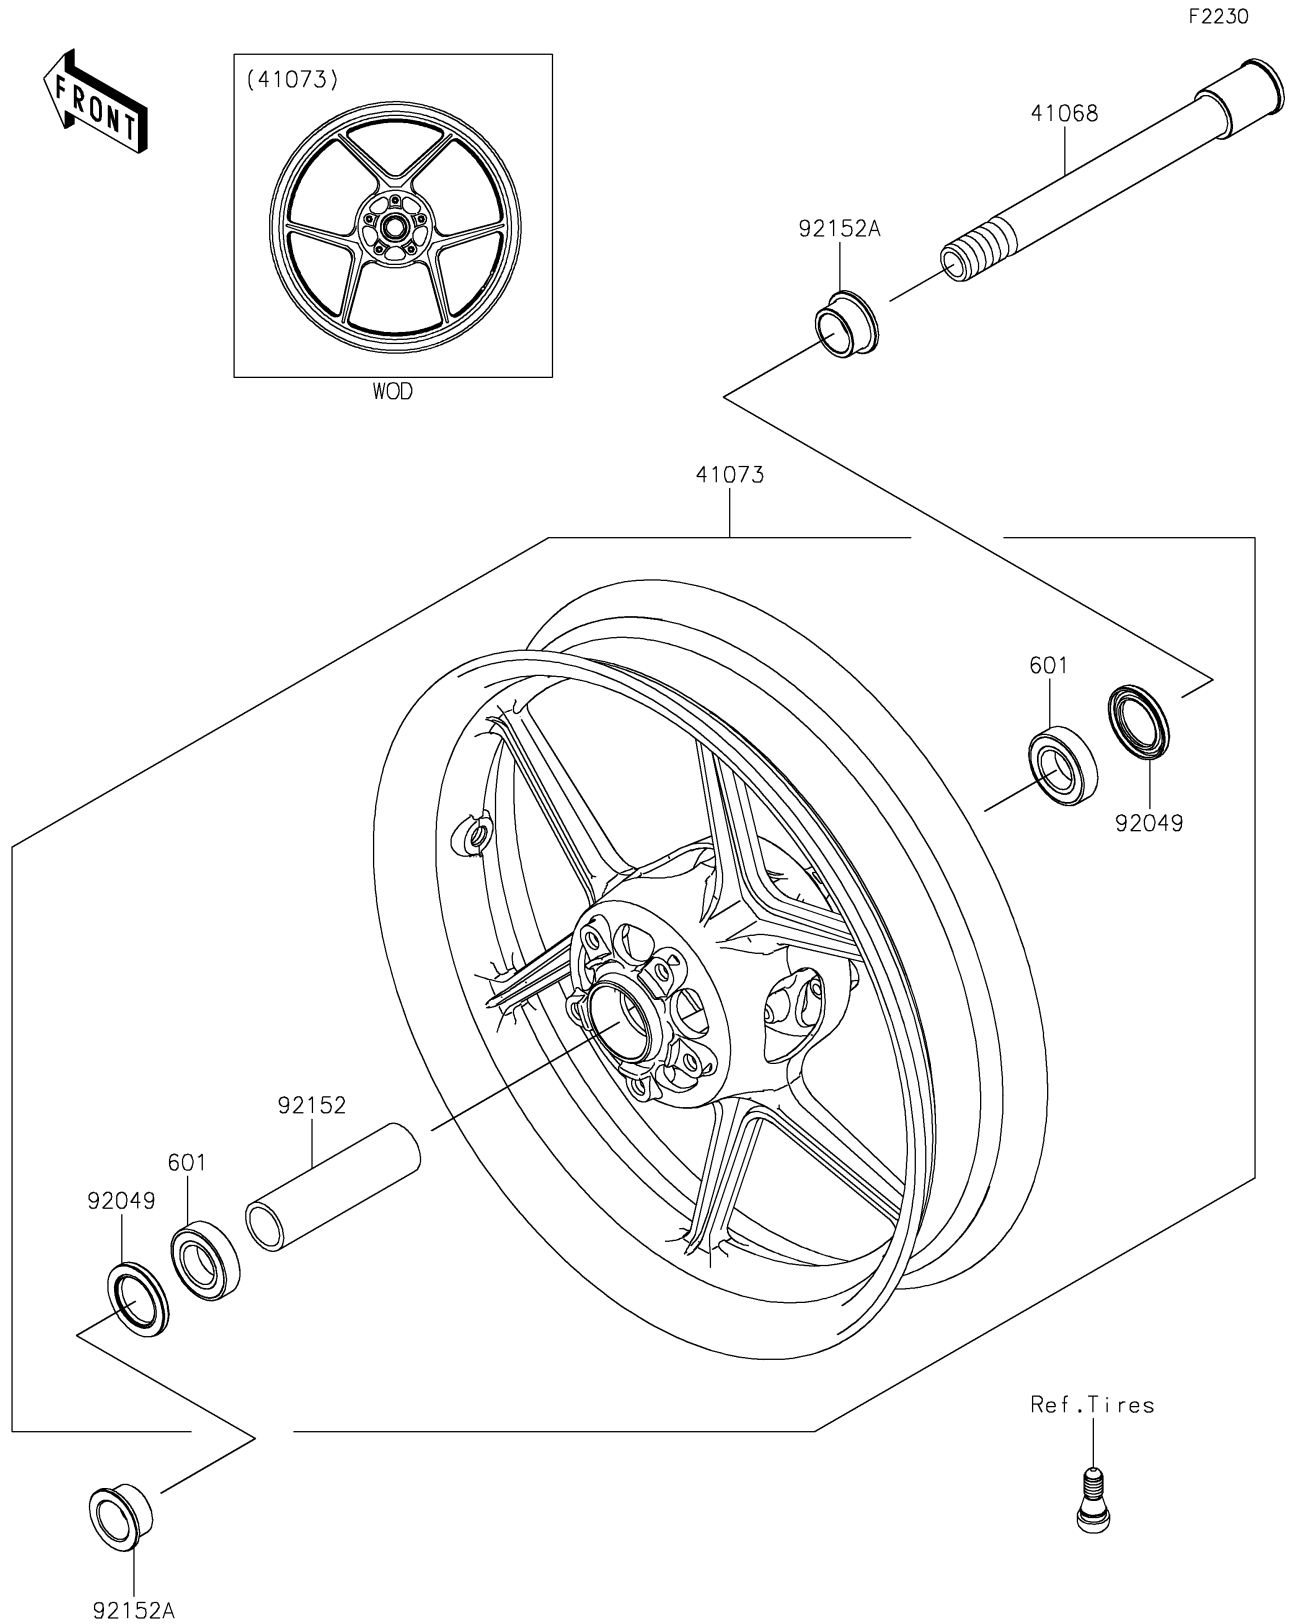

2025 Z H2 SE PARTS DIAGRAM

Front Wheel

2025 Z H2 SE PARTS LIST

Front Wheel

ITEM NAME	PART NUMBER	QUANTITY
AXLE,FR (Ref # 41068)	41068-0654	1
WHEEL-ASSY,FR,G.BLACK (Ref # 41073)	41073-0728-18F	1
SEAL-OIL,BJN-C2 32X47X5 (Ref # 92049)	92049-0050	2
COLLAR,FR HUB,L=115 (Ref # 92152)	92152-0242	1
COLLAR,FR AXLE,L=18 (Ref # 92152A)	92152-2638	2
BEARING-BALL,#6005UU (Ref # 601)	601B6005UU	2