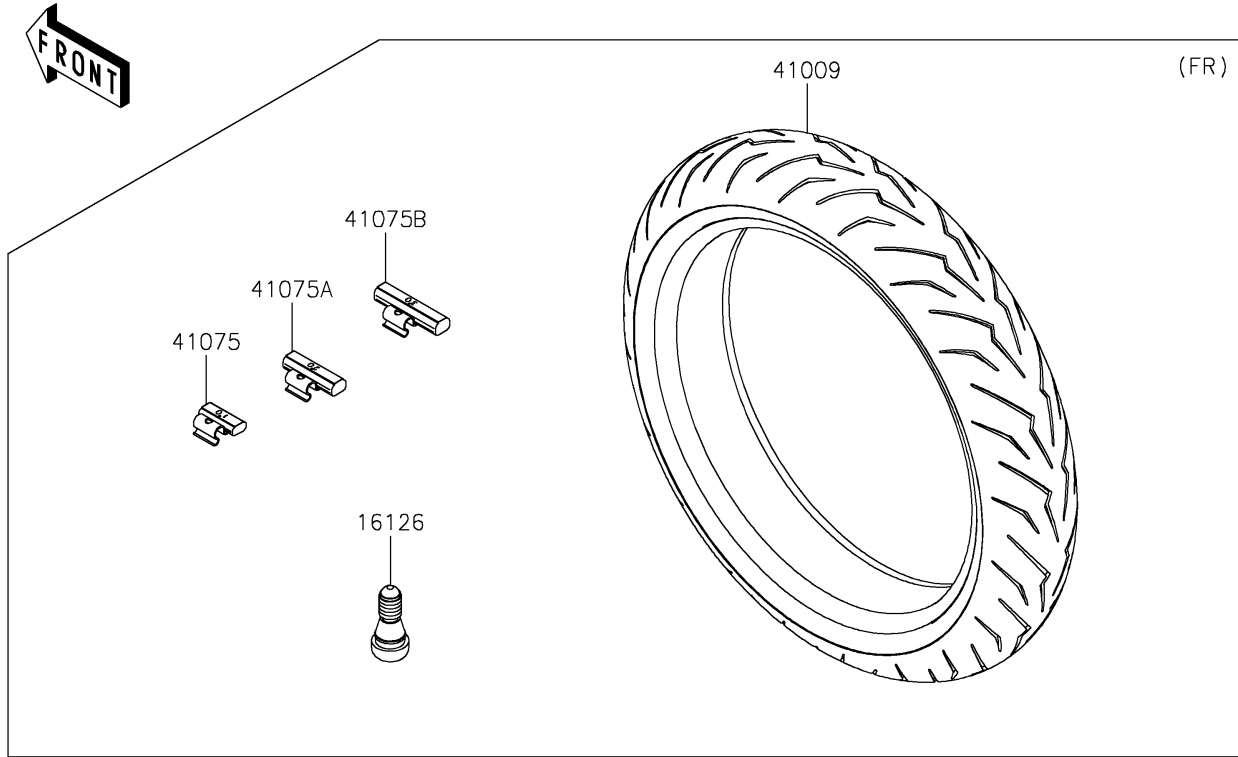

# 2025 Z H2 SE PARTS DIAGRAM

Tires

F2210

## 2025 Z H2 SE PARTS LIST

### Tires

ITEM NAME	PART NUMBER	QUANTITY
VALVE,TIRE (Ref # 16126)	16126-1140	2
TIRE,FR,120/70ZR17(58W),DR3 (Ref # 41009)	41009-0843	1
TIRE,RR,190/55ZR17(75W),DR3 (Ref # 41009A)	41009-0844	1
BALANCER-WHEEL,10G,SILVER (Ref # 41075)	41075-0007	AR
BALANCER-WHEEL,20G,SILVER (Ref # 41075A)	41075-0008	AR
BALANCER-WHEEL,30G,SILVER (Ref # 41075B)	41075-0009	AR