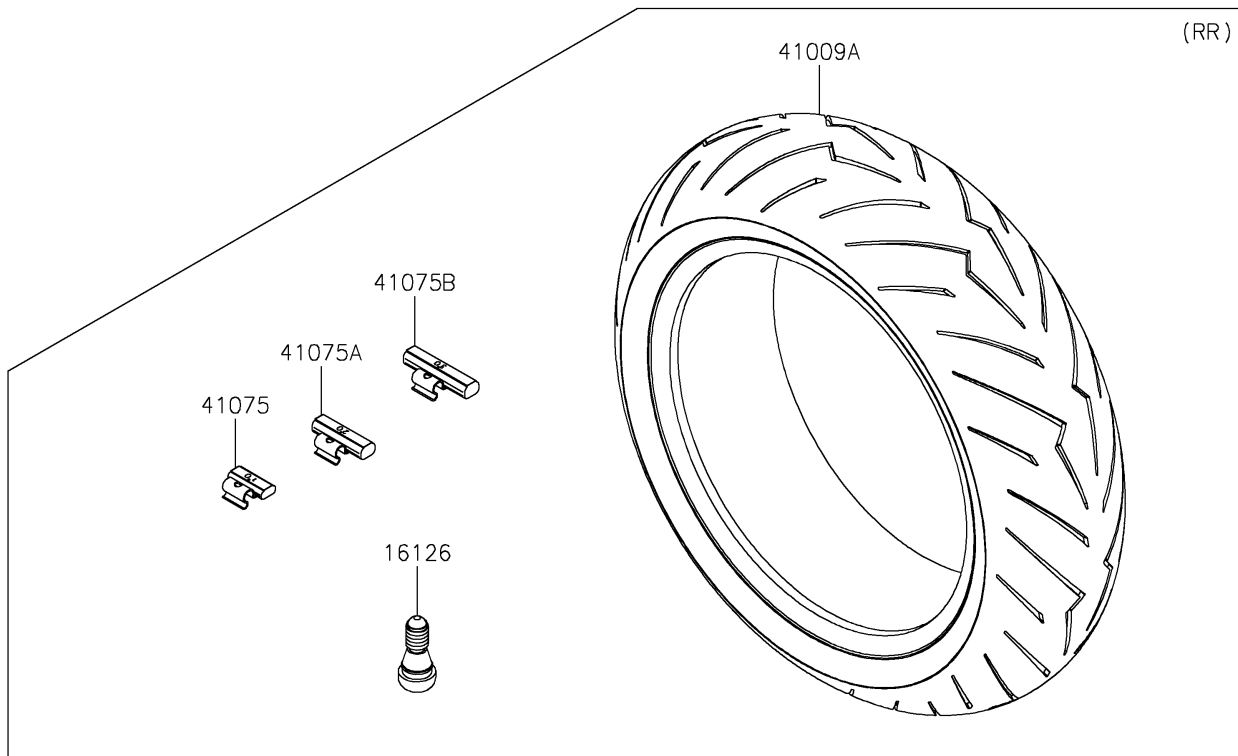

# 2025 Z H2 SE PARTS DIAGRAM

Tires

F2210

## 2025 Z H2 SE PARTS LIST

### Tires

ITEM NAME	PART NUMBER	QUANTITY
VALVE,TIRE (Ref # 16126)	16126-1140	2
TIRE,FR,120/70ZR17(58W),DR3 (Ref # 41009)	41009-0843	1
TIRE,RR,190/55ZR17(75W),DR3 (Ref # 41009A)	41009-0844	1
BALANCER-WHEEL,10G,SILVER (Ref # 41075)	41075-0007	AR
BALANCER-WHEEL,20G,SILVER (Ref # 41075A)	41075-0008	AR
BALANCER-WHEEL,30G,SILVER (Ref # 41075B)	41075-0009	AR