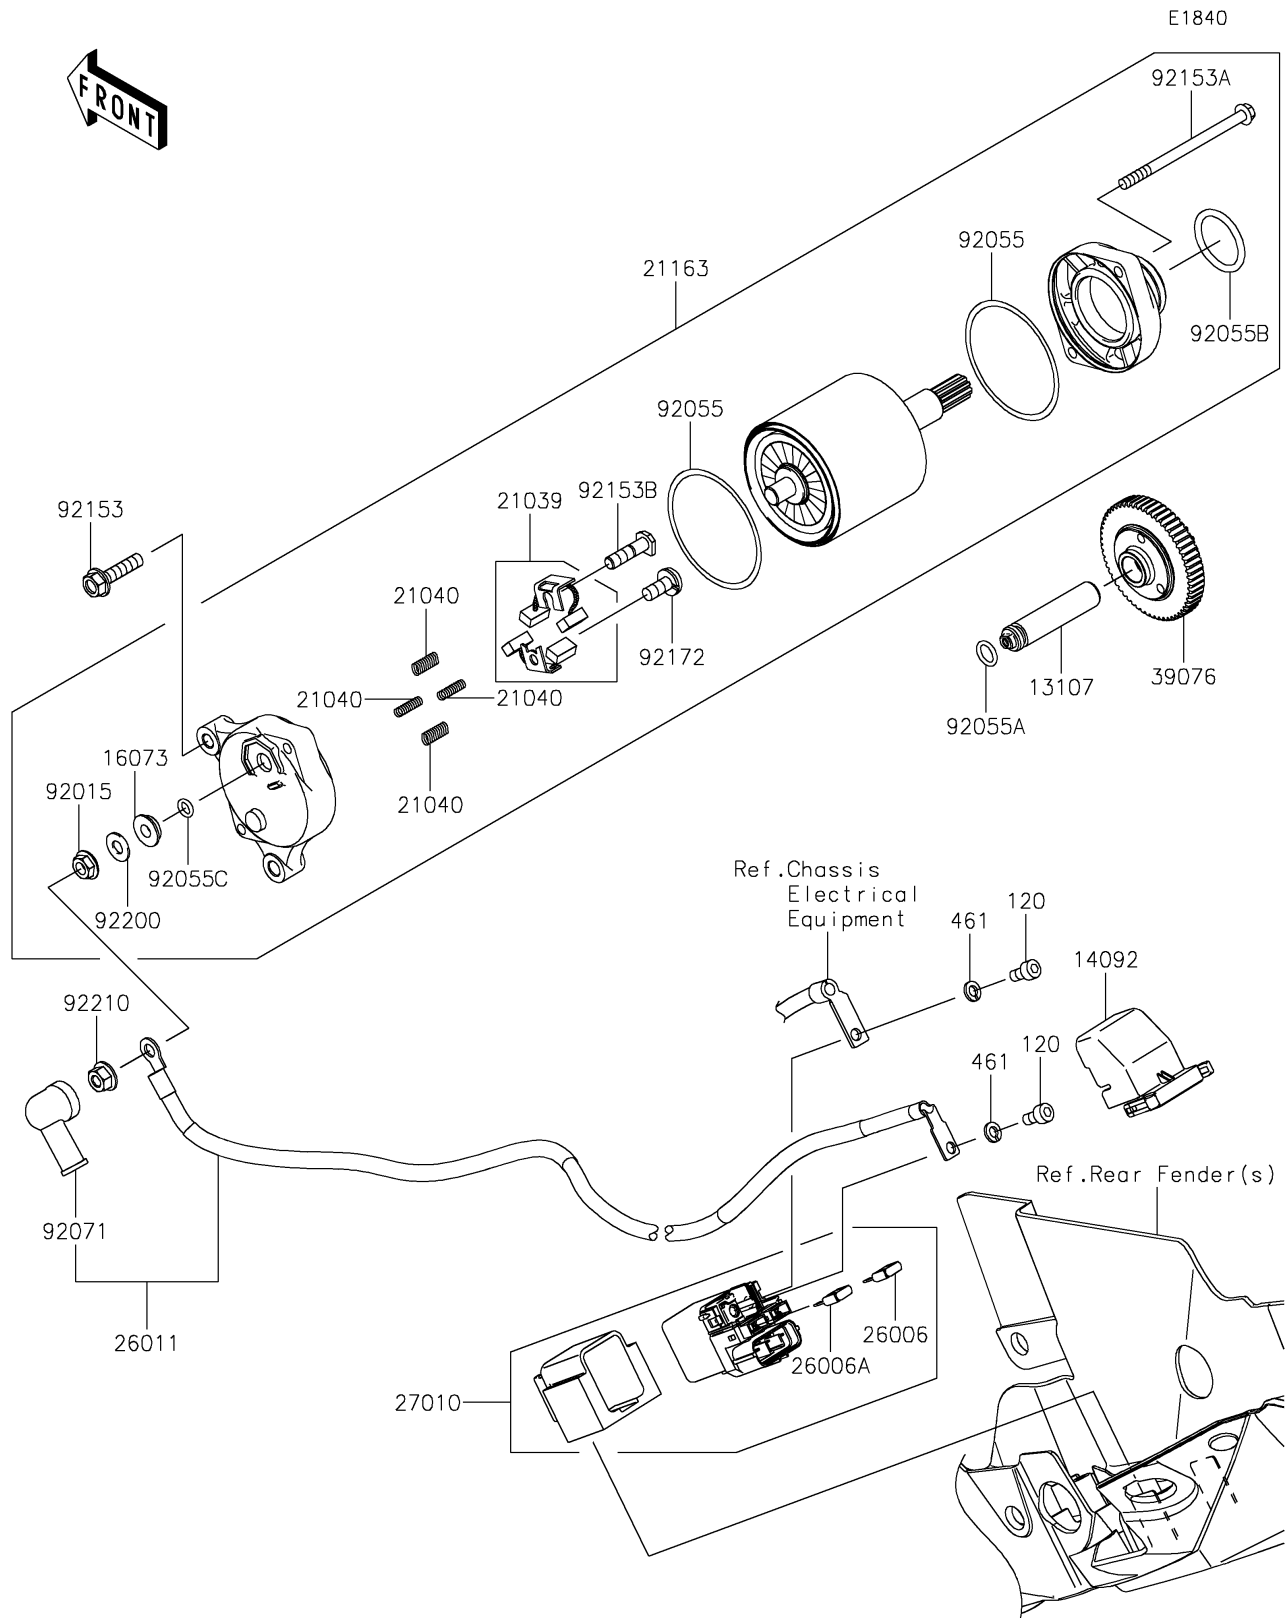

2023 Z H2 SE PARTS DIAGRAM

Starter Motor

2023 Z H2 SE PARTS LIST

Starter Motor

ITEM NAME	PART NUMBER	QUANTITY
SHAFT (Ref # 13107)	13107-0813	1
COVER (Ref # 14092)	14092-0109	1
INSULATOR (Ref # 16073)	16073-0053	1
BRUSH,CARBON (Ref # 21039)	21039-0004	1
SPRING-BRUSH (Ref # 21040)	21040-0003	4
STARTER-ELECTRIC (Ref # 21163)	21163-0788	1
FUSE,MINI BLADE,15A,BLUE (Ref # 26006)	26006-0001	1
FUSE,MINI BLADE,30A,GREEN (Ref # 26006A)	26006-1080	1
WIRE-LEAD (Ref # 26011)	26011-0910	1
SWITCH (Ref # 27010)	27010-0773	1
LIMITER (Ref # 39076)	39076-0025	1
NUT,STARTER MOTOR (Ref # 92015)	92015-1476	1
RING-O (Ref # 92055)	92055-0136	2
RING-O,8.8X1.9 (Ref # 92055A)	92055-099	1
RING-O (Ref # 92055B)	92055-1276	1
RING-O,4.5X2.0 (Ref # 92055C)	92055-1370	1
GROMMET (Ref # 92071)	92071-0024	1
BOLT,FLANGED,6X25 (Ref # 92153)	92153-1592	2
BOLT (Ref # 92153A)	92153-1850	2
BOLT (Ref # 92153B)	92153-1866	1
SCREW (Ref # 92172)	92172-0334	1
WASHER (Ref # 92200)	92200-0386	1
NUT,6MM (Ref # 92210)	92210-0188	1
BOLT-SOCKET,5X10 (Ref # 120)	120CB0510	2
WASHER-SPRING,5MM (Ref # 461)	461DA0500	2