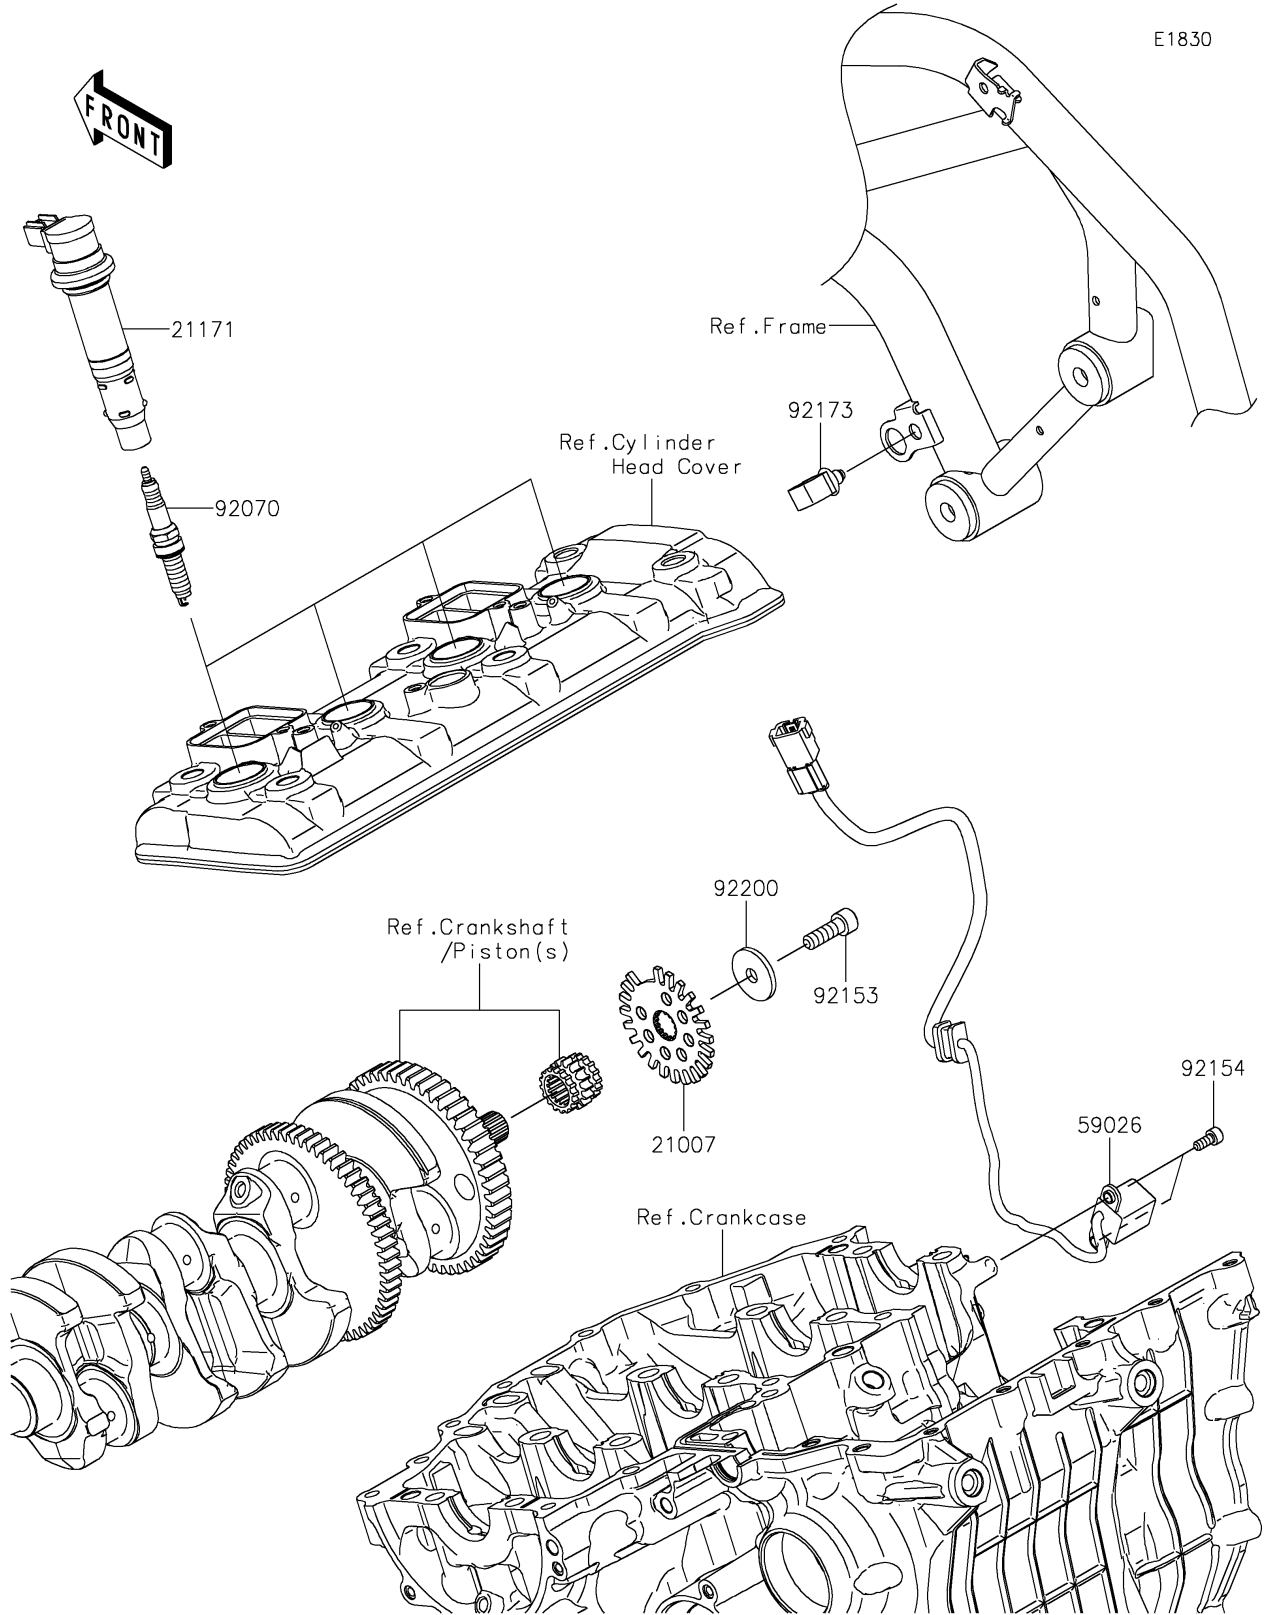

2024 Z H2 SE ABS PARTS DIAGRAM

Ignition System

2024 Z H2 SE ABS PARTS LIST

Ignition System

ITEM NAME	PART NUMBER	QUANTITY
ROTOR,PULSING (Ref # 21007)	21007-0622	1
COIL-ASSY-IGNITION (Ref # 21171)	21171-0732	4
COIL-PULSING (Ref # 59026)	59026-0047	1
PLUG-SPARK,SILMAR9E9(NGK) (Ref # 92070)	92070-0720	4
BOLT,8X25 (Ref # 92153)	92153-1191	1
BOLT,SOCKET,5X12 (Ref # 92154)	92154-1540	2
CLAMP,12MM DIA. (Ref # 92173)	92173-0736	1
WASHER,8.2X30X3 (Ref # 92200)	92200-2142	1