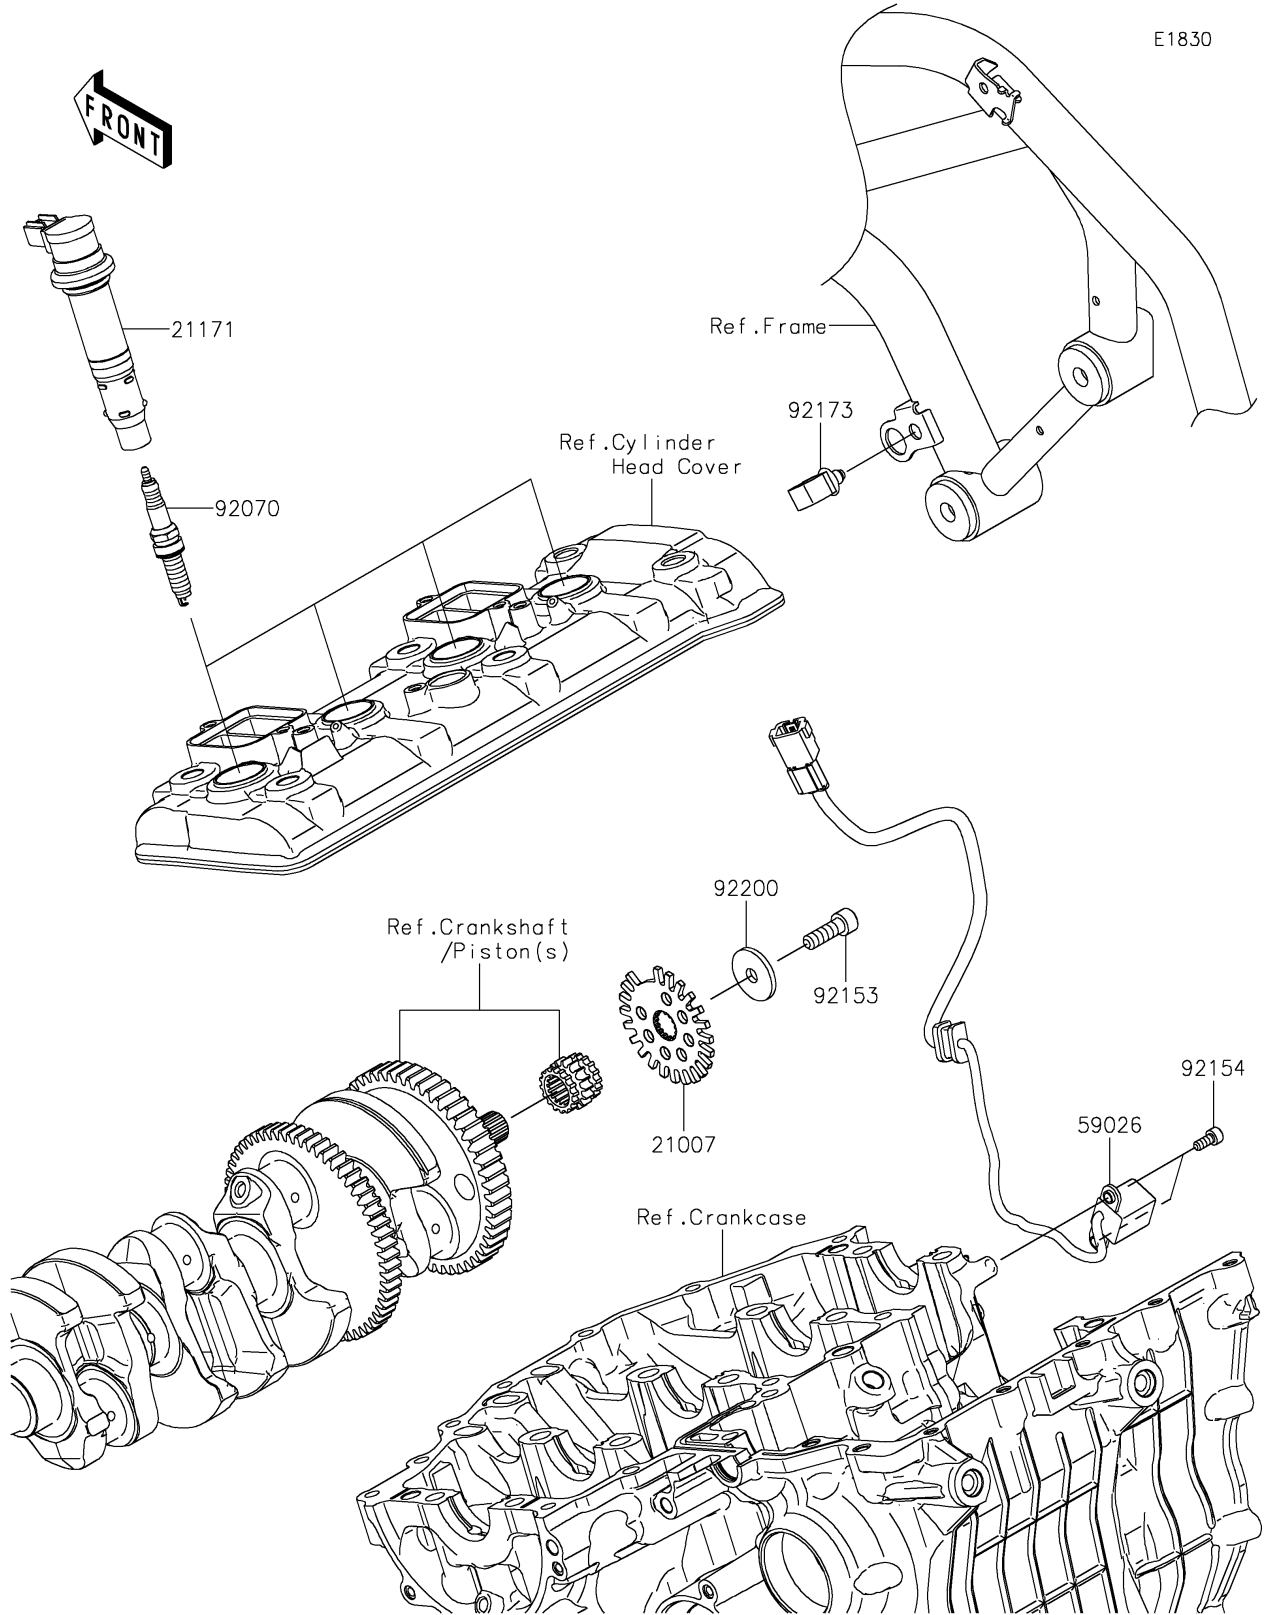

2023 Z H2 SE PARTS DIAGRAM

Ignition System

2023 Z H2 SE PARTS LIST

Ignition System

ITEM NAME	PART NUMBER	QUANTITY
ROTOR,PULSING (Ref # 21007)	21007-0622	1
COIL-ASSY-IGNITION (Ref # 21171)	21171-0732	4
COIL-PULSING (Ref # 59026)	59026-0047	1
PLUG-SPARK,SILMAR9E9(NGK) (Ref # 92070)	92070-0720	4
BOLT,8X25 (Ref # 92153)	92153-1191	1
BOLT,SOCKET,5X12 (Ref # 92154)	92154-1540	2
CLAMP,12MM DIA. (Ref # 92173)	92173-0736	1
WASHER,8.2X30X3 (Ref # 92200)	92200-2142	1