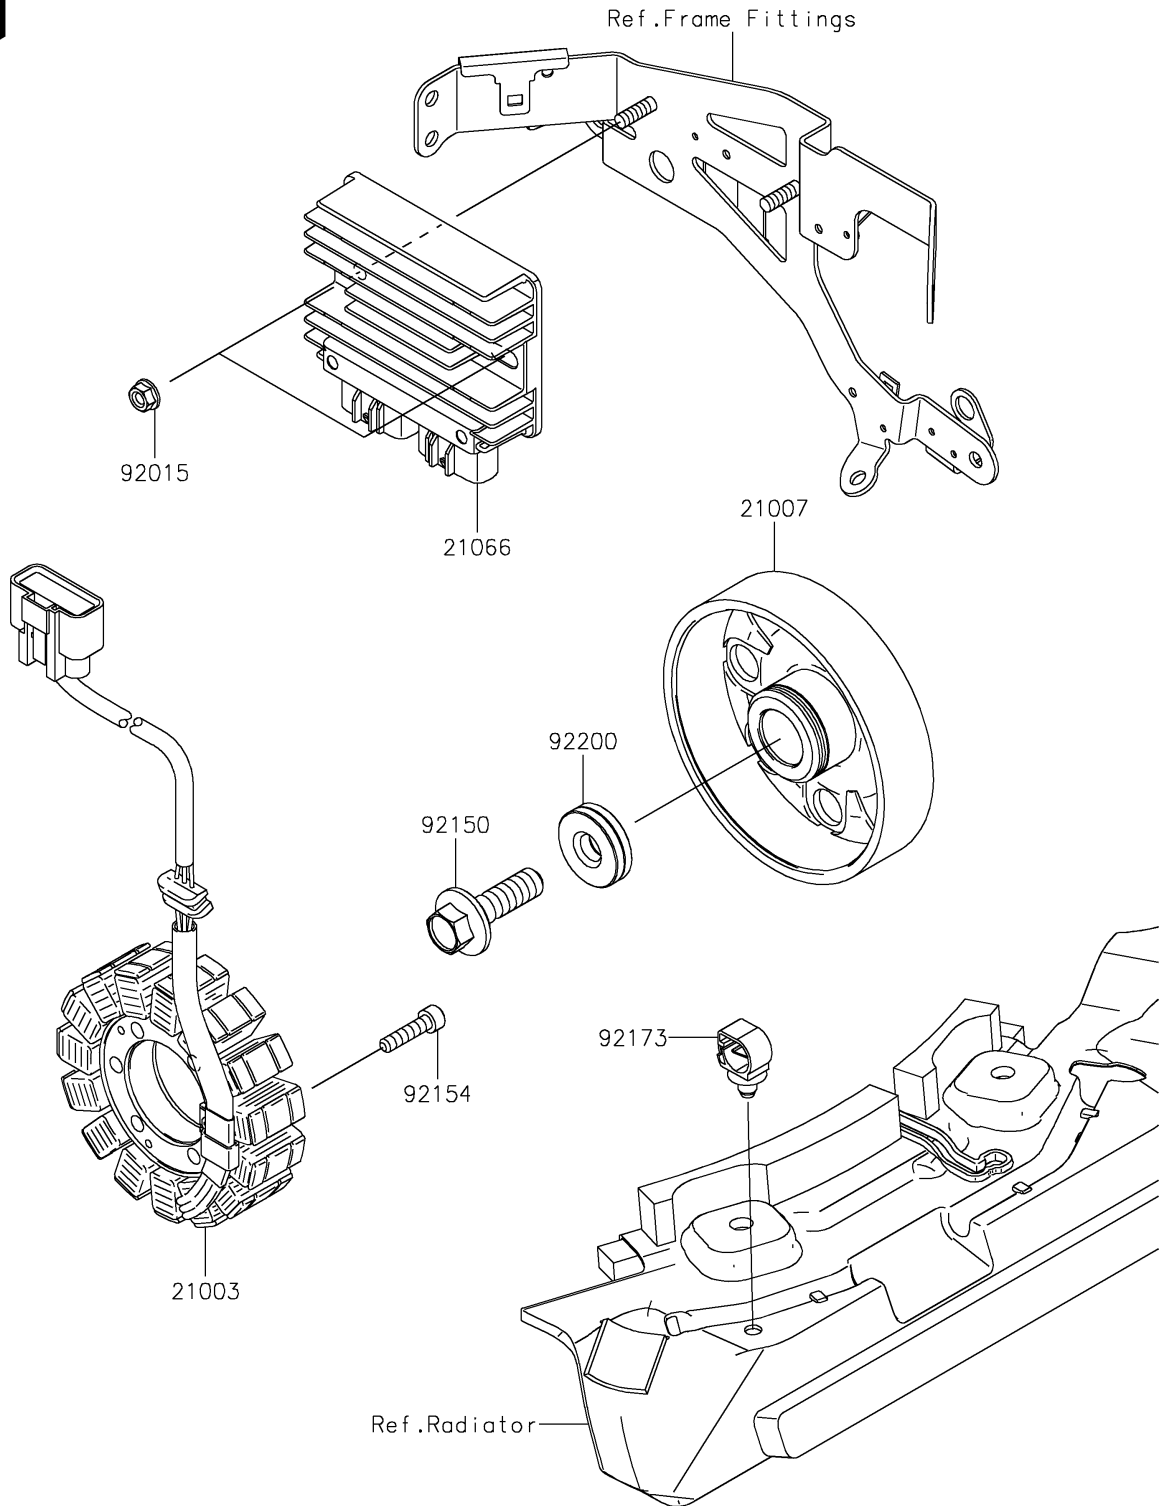

2023 Z H2 SE PARTS DIAGRAM

Generator

E1810

2023 Z H2 SE PARTS LIST

Generator

ITEM NAME	PART NUMBER	QUANTITY
STATOR (Ref # 21003)	21003-0197	1
ROTOR (Ref # 21007)	21007-0611	1
REGULATOR-VOLTAGE (Ref # 21066)	21066-0745	1
NUT,FLANGED,6MM (Ref # 92015)	92015-1367	2
BOLT,12X40 (Ref # 92150)	92150-1717	1
BOLT,SOCKET,6X25 (Ref # 92154)	92154-0477	4
CLAMP,12MM DIA. (Ref # 92173)	92173-0736	1
WASHER,12X34X9 (Ref # 92200)	92200-0369	1