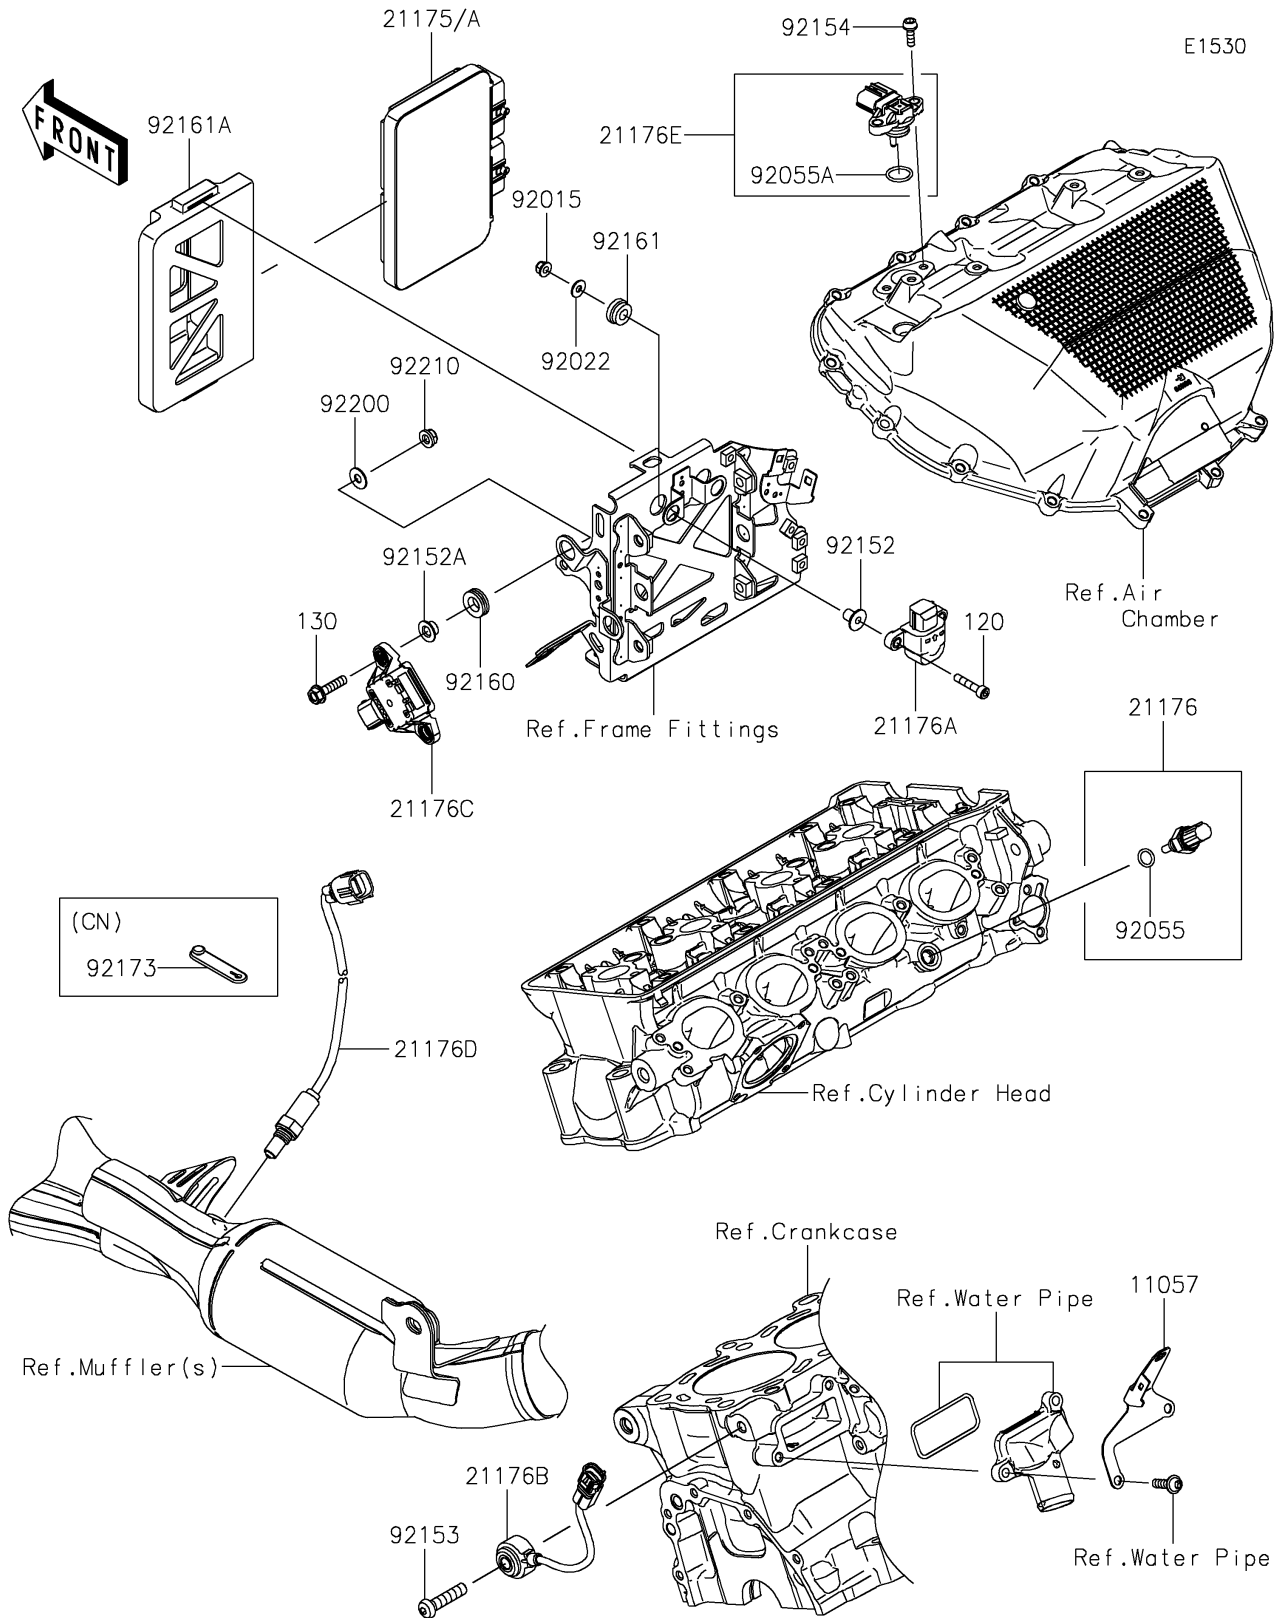

2024 Z H2 SE ABS PARTS DIAGRAM

Fuel Injection

2024 Z H2 SE ABS PARTS LIST

Fuel Injection

ITEM NAME	PART NUMBER	QUANTITY
BRACKET,KNOCK SENSOR (Ref # 11057)	11057-4175	1
SENSOR,WATER TEMP (Ref # 21176)	21176-0009	1
SENSOR,VEHICLE-DOWN (Ref # 21176A)	21176-0026	1
SENSOR,KNOCK (Ref # 21176B)	21176-0788	1
SENSOR,INERTIAL (Ref # 21176C)	21176-0878	1
SENSOR,OXYGEN (Ref # 21176D)	21176-0938	1
SENSOR,INTAKE TEMP&PRESSURE (Ref # 21176E)	21176-0982	1
NUT,LOCK,FLANGED,5MM (Ref # 92015)	92015-1752	2
WASHER,5.2X13X1 (Ref # 92022)	92022-1380	2
RING-O,9.5X1.9 (Ref # 92055)	92055-0016	1
RING-O (Ref # 92055A)	92055-0842	1
COLLAR (Ref # 92152)	92152-1625	2
COLLAR,6.5X16X7.3 (Ref # 92152A)	92152-2336	2
BOLT,SOCKET,8X35 (Ref # 92153)	92153-0419	1
BOLT,SOCKET,5X16 (Ref # 92154)	92154-1449	2
DAMPER (Ref # 92160)	92160-1278	2
DAMPER (Ref # 92161)	92161-1187	2
DAMPER,ECU (Ref # 92161A)	92161-2140	1
WASHER,6.5X16X1.0 (Ref # 92200)	92200-3712	2
NUT,LOCK,FLANGED,6MM (Ref # 92210)	92210-0303	2
BOLT-SOCKET,5X25 (Ref # 120)	120R0525	2
BOLT-FLANGED,6X25 (Ref # 130)	130BA0625	2