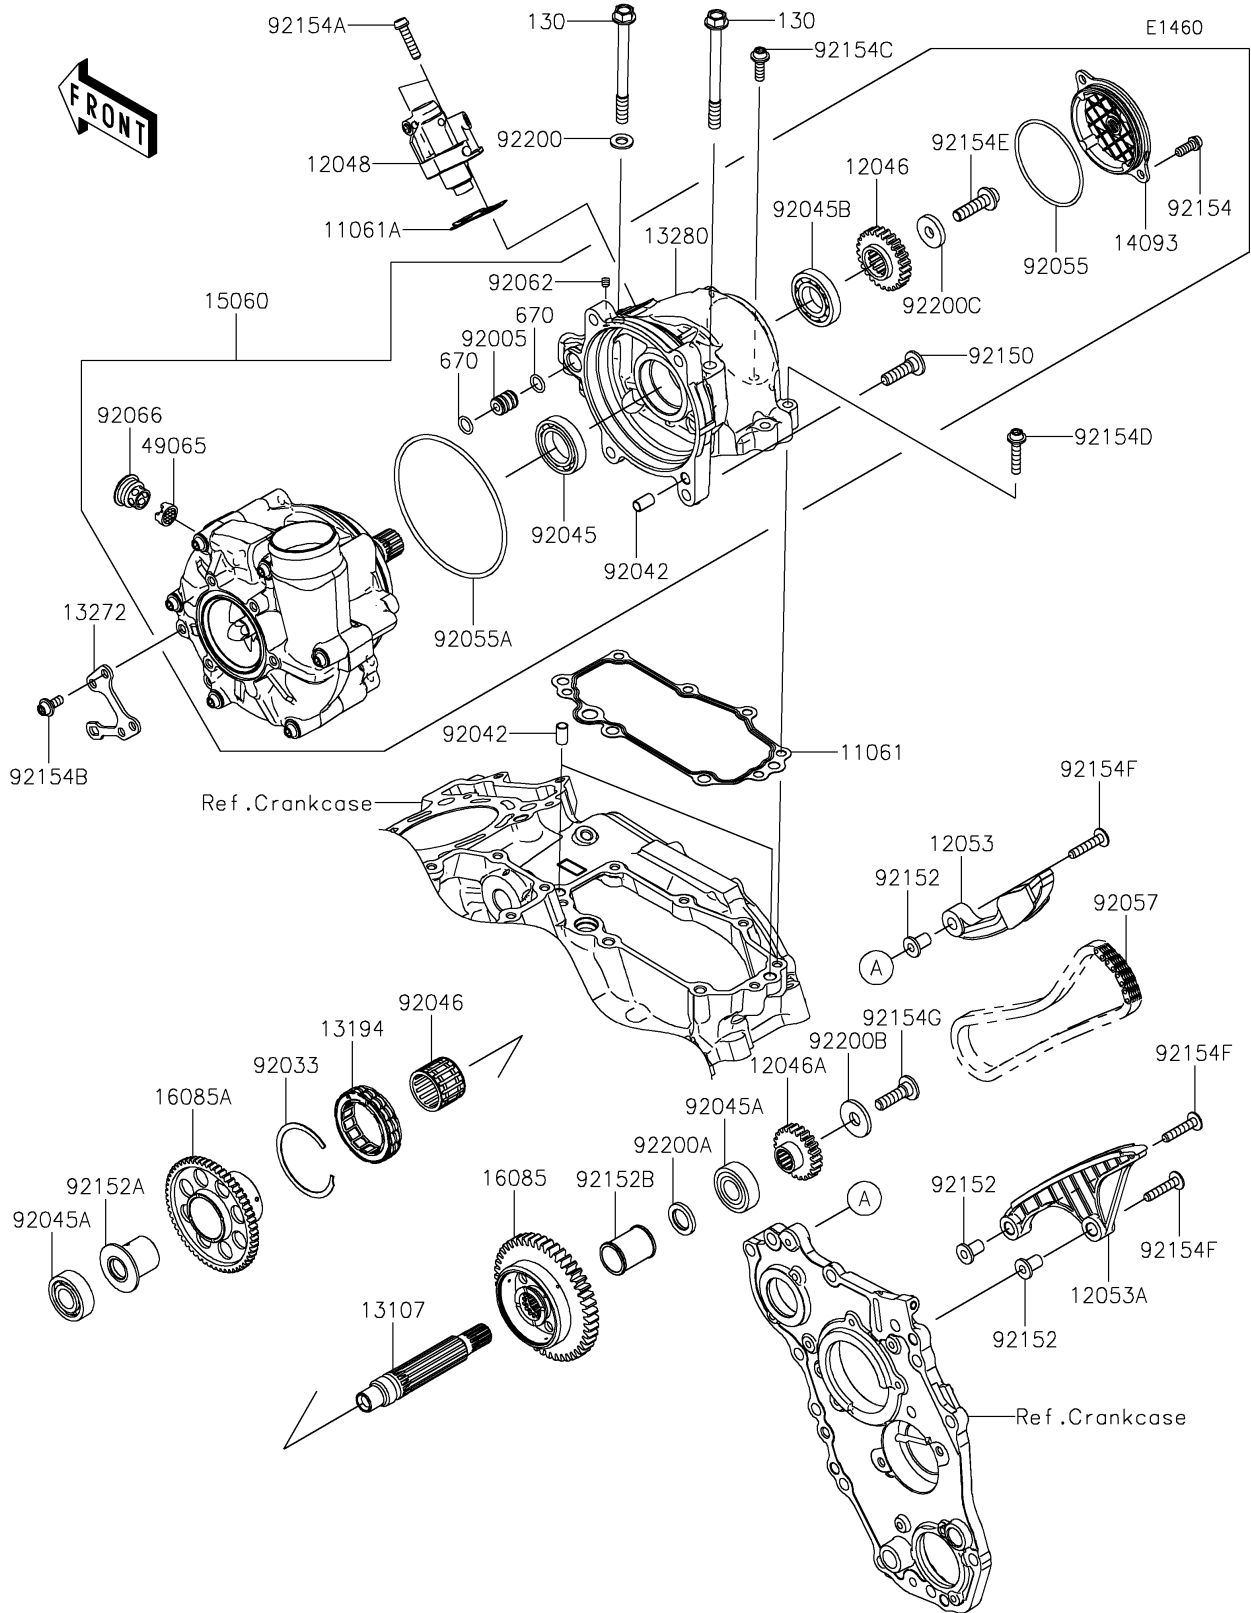

2025 Z H2 SE PARTS DIAGRAM

Super Charger

2025 Z H2 SE PARTS LIST

Super Charger

ITEM NAME	PART NUMBER	QUANTITY
GASKET,HOLDER (Ref # 11061)	11061-0948	1
GASKET,TENSIONER (Ref # 11061A)	11061-1279	1
SPROCKET,DRIVEN,25T (Ref # 12046)	12046-0584	1
SPROCKET,DRIVE,22T (Ref # 12046A)	12046-0604	1
TENSIONER-ASSY (Ref # 12048)	12048-0108	1
GUIDE-CHAIN,UPP (Ref # 12053)	12053-0299	1
GUIDE-CHAIN,LWR (Ref # 12053A)	12053-0303	1
SHAFT (Ref # 13107)	13107-0863	1
CLUTCH-ONEWAY (Ref # 13194)	13194-0017	1
PLATE (Ref # 13272)	13272-1849	1
HOLDER (Ref # 13280)	13280-0917	1
COVER (Ref # 14093)	14093-1142	1
COMPRESSOR-ASSY (Ref # 15060)	15060-0018	1
GEAR,BALANCER,46T (Ref # 16085)	16085-0670	1
GEAR,STARTER,56T (Ref # 16085A)	16085-0671	1
FILTER-OIL (Ref # 49065)	49065-0041	1
FITTING,OIL LINE (Ref # 92005)	92005-0769	1
RING-SNAP (Ref # 92033)	92033-3731	1
PIN,DOWEL,6.3X8X14 (Ref # 92042)	92042-007	3
BEARING-BALL,#6905 (Ref # 92045)	92045-036	1
BEARING-BALL,6202ZC3 (Ref # 92045A)	92045-0785	2
BEARING-BALL (Ref # 92045B)	92045-1404	1
BEARING-NEEDLE,22X32X24 (Ref # 92046)	92046-0622	1
RING-O,2.4X62.6 (Ref # 92055)	92055-0790	1
RING-O,104.4X3.1 (Ref # 92055A)	92055-1020	1
CHAIN,98XRH2020-78N2 (Ref # 92057)	92057-0633	1
NOZZLE (Ref # 92062)	92062-0004	1
PLUG (Ref # 92066)	92066-0821	1
BOLT,8X30 (Ref # 92150)	92150-1728	4