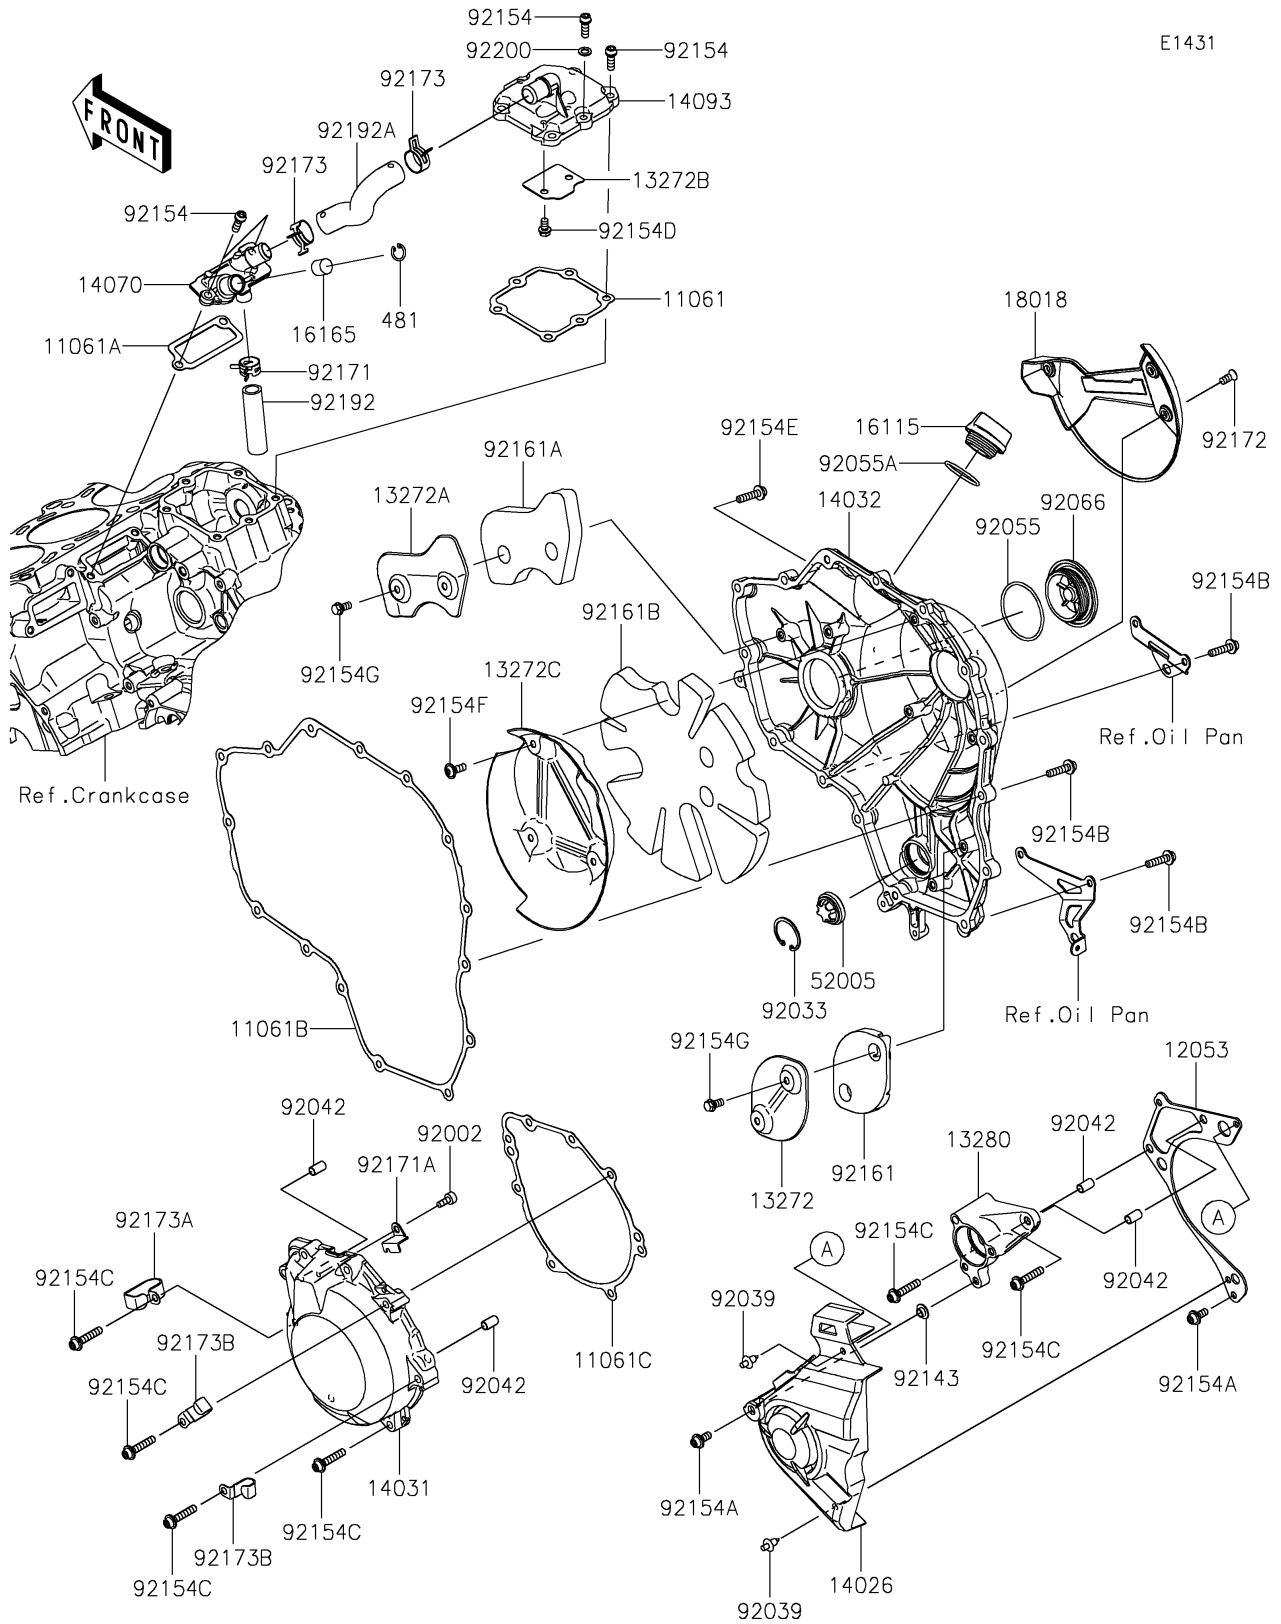

2025 Z H2 SE PARTS DIAGRAM

Engine Cover(s)

E1431

2025 Z H2 SE PARTS LIST

Engine Cover(s)

ITEM NAME	PART NUMBER	QUANTITY
GASKET,BALANCER COVER (Ref # 11061)	11061-0941	1
GASKET,BREATHER (Ref # 11061A)	11061-0942	1
GASKET,CLUTCH COVER (Ref # 11061B)	11061-0944	1
GASKET,GENERATOR COVER (Ref # 11061C)	11061-0945	1
GUIDE-CHAIN (Ref # 12053)	12053-0247	1
PLATE (Ref # 13272)	13272-1852	1
PLATE (Ref # 13272A)	13272-1854	1
PLATE (Ref # 13272B)	13272-1901	1
PLATE (Ref # 13272C)	13272-2476	1
HOLDER,CLUTCH RELEASE (Ref # 13280)	13280-0903	1
COVER-CHAIN (Ref # 14026)	14026-0142	1
COVER-GENERATOR (Ref # 14031)	14031-0647	1
COVER-CLUTCH (Ref # 14032)	14032-0638	1
BODY-BREATHER (Ref # 14070)	14070-0013	1
COVER,BALANCER (Ref # 14093)	14093-0631	1
CAP-OIL FILLER (Ref # 16115)	16115-1009	1
SEPARATOR (Ref # 16165)	16165-0011	1
PLATE-HEAT GUARD (Ref # 18018)	18018-0620	1
GAUGE (Ref # 52005)	52005-1120	1
BOLT,SOCKET,6X12 (Ref # 92002)	92002-1796	1
RING-SNAP (Ref # 92033)	92033-1305	1
RIVET (Ref # 92039)	92039-0068	2
PIN,DOWEL,6.3X8X14 (Ref # 92042)	92042-007	4
RING-O,49.7X2.4 (Ref # 92055)	92055-0183	1
RING-O,31.5X2.6 (Ref # 92055A)	92055-049	1
PLUG (Ref # 92066)	92066-0800	1
COLLAR (Ref # 92143)	92143-1331	1
BOLT,SOCKET,6X18 (Ref # 92154)	92154-1455	8
BOLT,SOCKET,6X14 (Ref # 92154A)	92154-1460	2