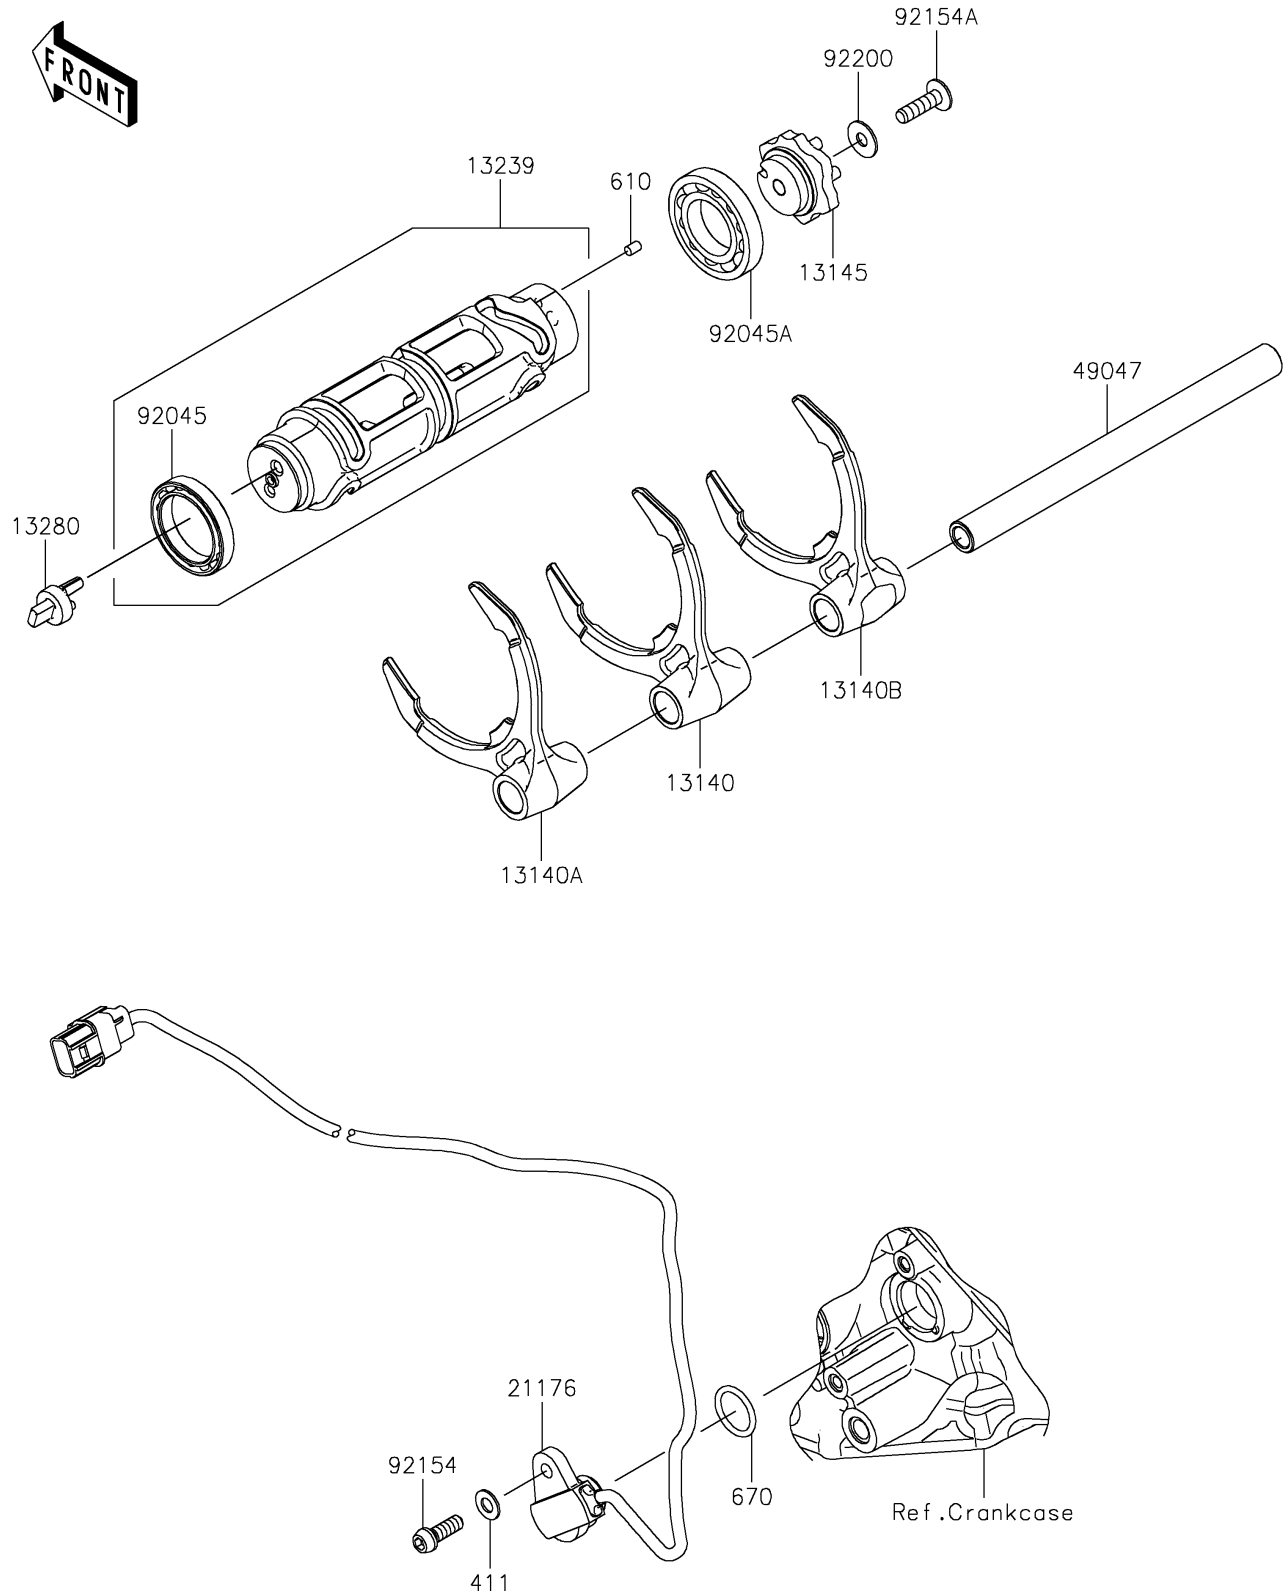

2025 Z H2 SE PARTS DIAGRAM

Gear Change Drum/Shift Fork(s)

E1362

2025 Z H2 SE PARTS LIST

Gear Change Drum/Shift Fork(s)

ITEM NAME	PART NUMBER	QUANTITY
FORK-SHIFT,3RD&4TH (Ref # 13140)	13140-0645	1
FORK-SHIFT,5TH&6TH (Ref # 13140A)	13140-0646	1
FORK-SHIFT,1ST&2ND (Ref # 13140B)	13140-0649	1
CAM-CHANGE DRUM (Ref # 13145)	13145-0572	1
DRUM-ASSY-CHANGE (Ref # 13239)	13239-0605	1
HOLDER (Ref # 13280)	13280-0964	1
SENSOR,GEAR POSITION (Ref # 21176)	21176-0941	1
ROD-SHIFT (Ref # 49047)	49047-0635	1
BEARING-BALL,6806 (Ref # 92045)	92045-0826	1
BEARING-BALL,16005 (Ref # 92045A)	92045-1045	1
BOLT,SOCKET,6X18 (Ref # 92154)	92154-1455	1
BOLT,TORX,6X22 (Ref # 92154A)	92154-2903	1
WASHER,6X16X1 (Ref # 92200)	92200-2145	1
WASHER-PLAIN,6MM (Ref # 411)	411AA0600	1
ROLLER,4X6 (Ref # 610)	610A0406	1
O RING,18MM (Ref # 670)	670D2018	1