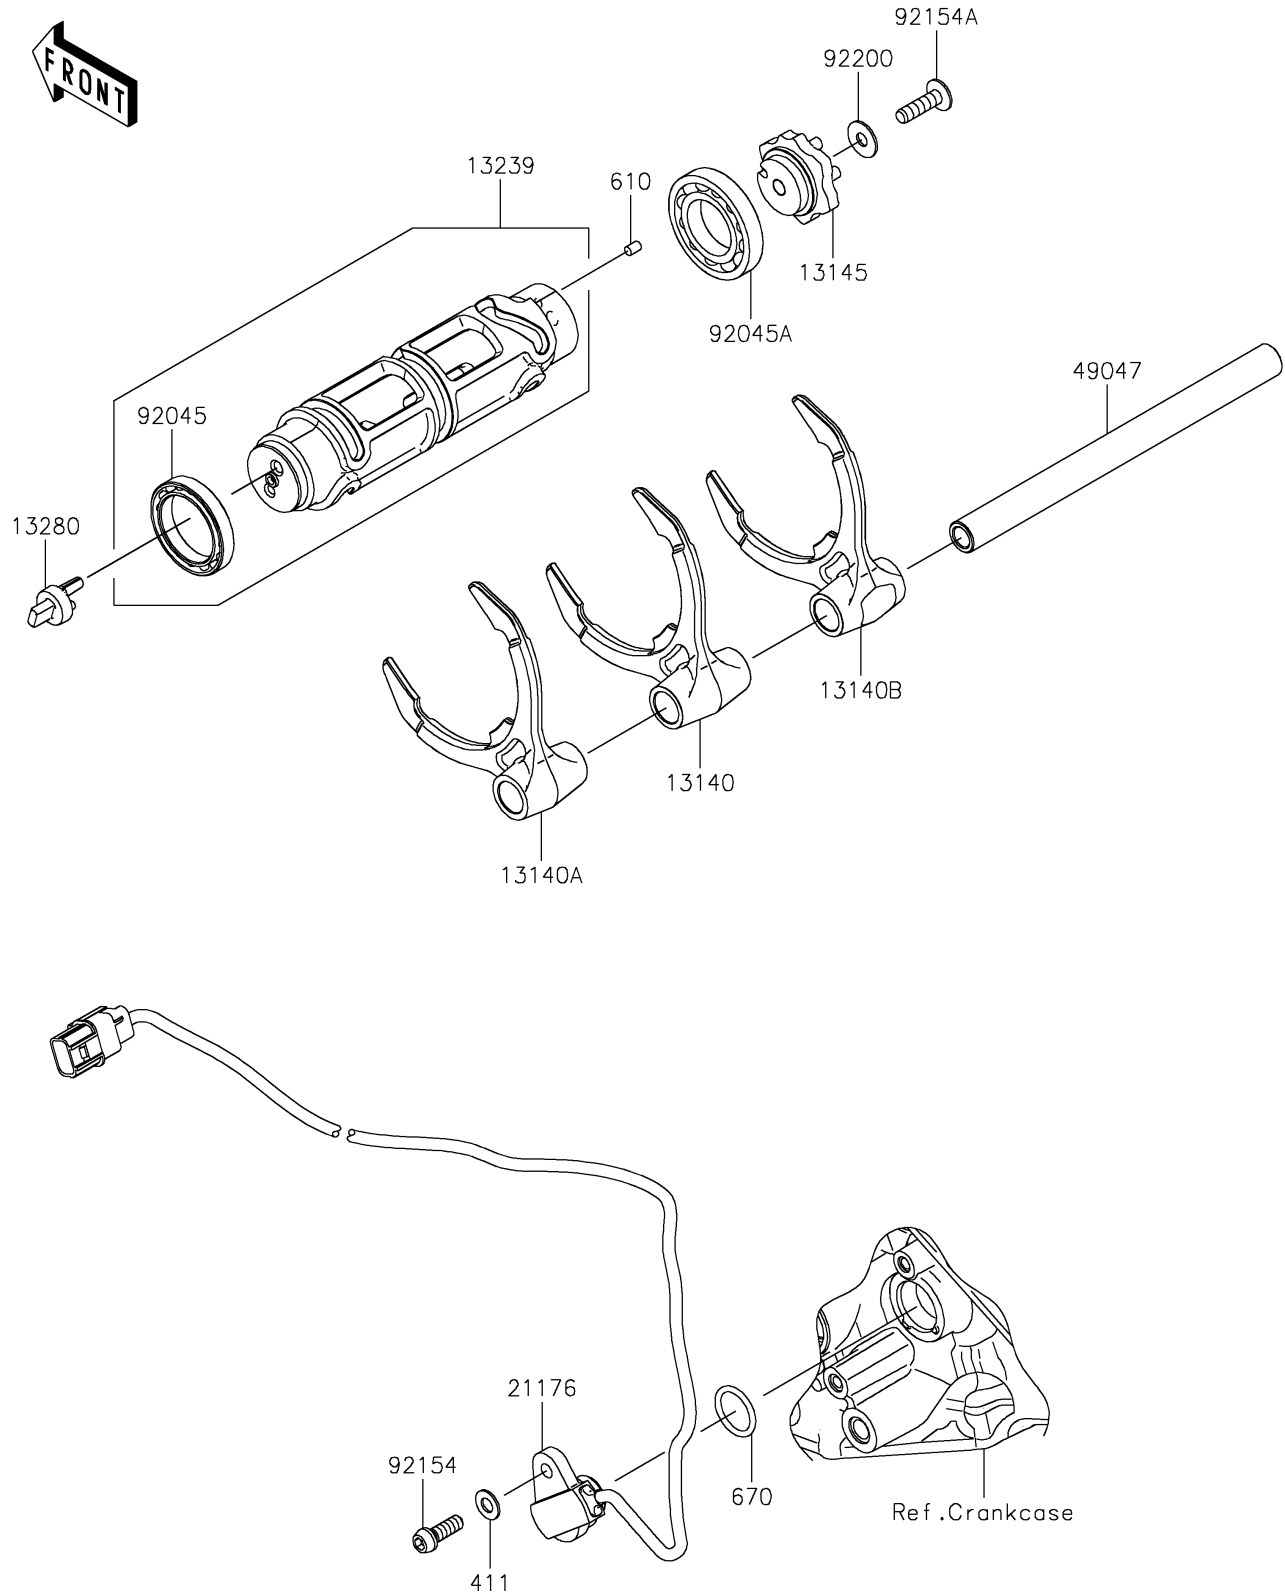

2024 Z H2 SE ABS PARTS DIAGRAM

Gear Change Drum/Shift Fork(s)

E1362

2024 Z H2 SE ABS PARTS LIST

Gear Change Drum/Shift Fork(s)

ITEM NAME	PART NUMBER	QUANTITY
FORK-SHIFT,3RD&4TH (Ref # 13140)	13140-0645	1
FORK-SHIFT,5TH&6TH (Ref # 13140A)	13140-0646	1
FORK-SHIFT,1ST&2ND (Ref # 13140B)	13140-0649	1
CAM-CHANGE DRUM (Ref # 13145)	13145-0572	1
DRUM-ASSY-CHANGE (Ref # 13239)	13239-0605	1
HOLDER (Ref # 13280)	13280-0964	1
SENSOR,GEAR POSITION (Ref # 21176)	21176-0941	1
ROD-SHIFT (Ref # 49047)	49047-0635	1
BEARING-BALL,6806 (Ref # 92045)	92045-0826	1
BEARING-BALL,16005 (Ref # 92045A)	92045-1045	1
BOLT,SOCKET,6X18 (Ref # 92154)	92154-1455	1
BOLT,TORX,6X22 (Ref # 92154A)	92154-2903	1
WASHER,6X16X1 (Ref # 92200)	92200-2145	1
WASHER-PLAIN,6MM (Ref # 411)	411AA0600	1
ROLLER,4X6 (Ref # 610)	610A0406	1
O RING,18MM (Ref # 670)	670D2018	1