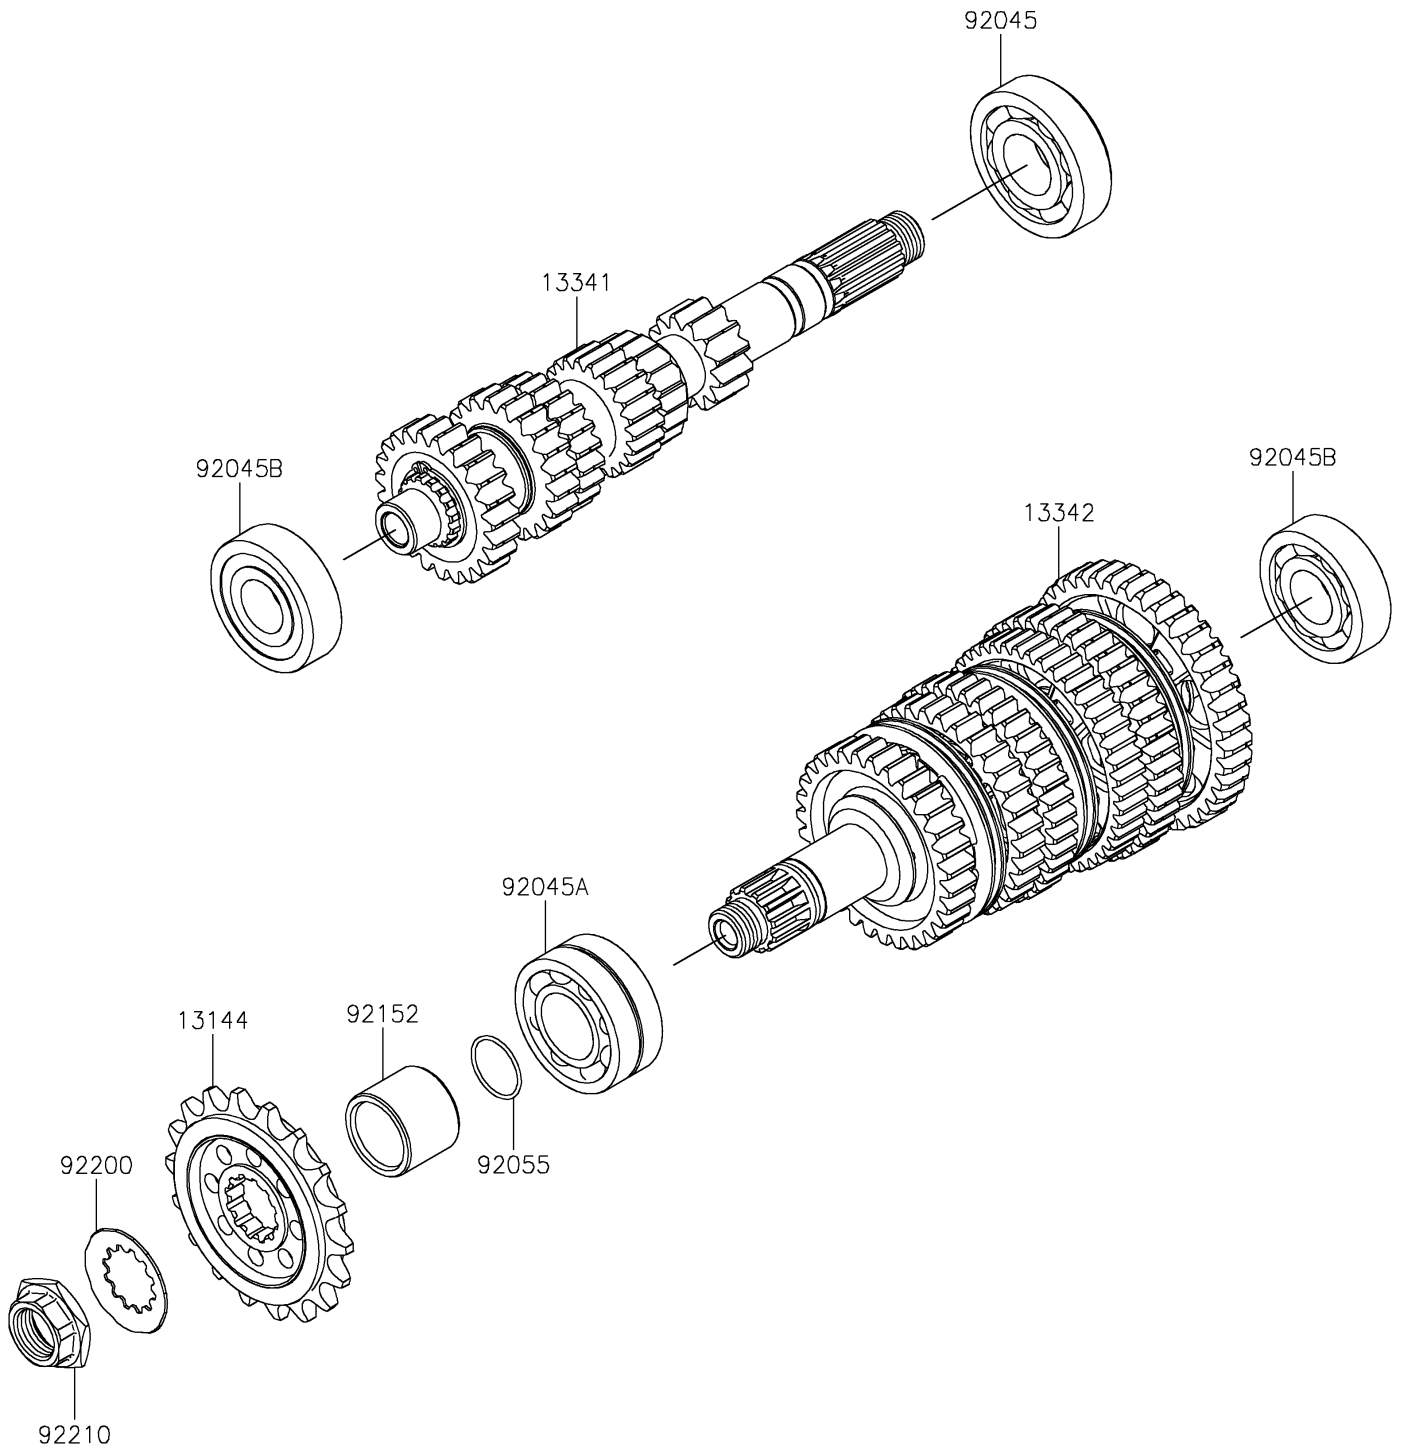

2024 Z H2 SE ABS PARTS DIAGRAM

Transmission

E1361

2024 Z H2 SE ABS PARTS LIST

Transmission

ITEM NAME	PART NUMBER	QUANTITY
SPROCKET-OUTPUT,18T (Ref # 13144)	13144-0575	1
TRANSMISSION-ASSY INPUT (Ref # 13341)	13341-0640	1
TRANSMISSION-ASSY OUTPUT (Ref # 13342)	13342-0678	1
BEARING-BALL,830045-5SH2 (Ref # 92045)	92045-0047	1
BEARING-BALL,DAC2857NSSH6CS9 (Ref # 92045A)	92045-0049	1
BEARING-BALL,63/22LU (Ref # 92045B)	92045-0156	2
RING-O,23.5X1.5 (Ref # 92055)	92055-0823	1
COLLAR,27.5X35X27.7 (Ref # 92152)	92152-1954	1
WASHER,23.9X45X1.0 (Ref # 92200)	92200-0260	1
NUT,20MM (Ref # 92210)	92210-0942	1