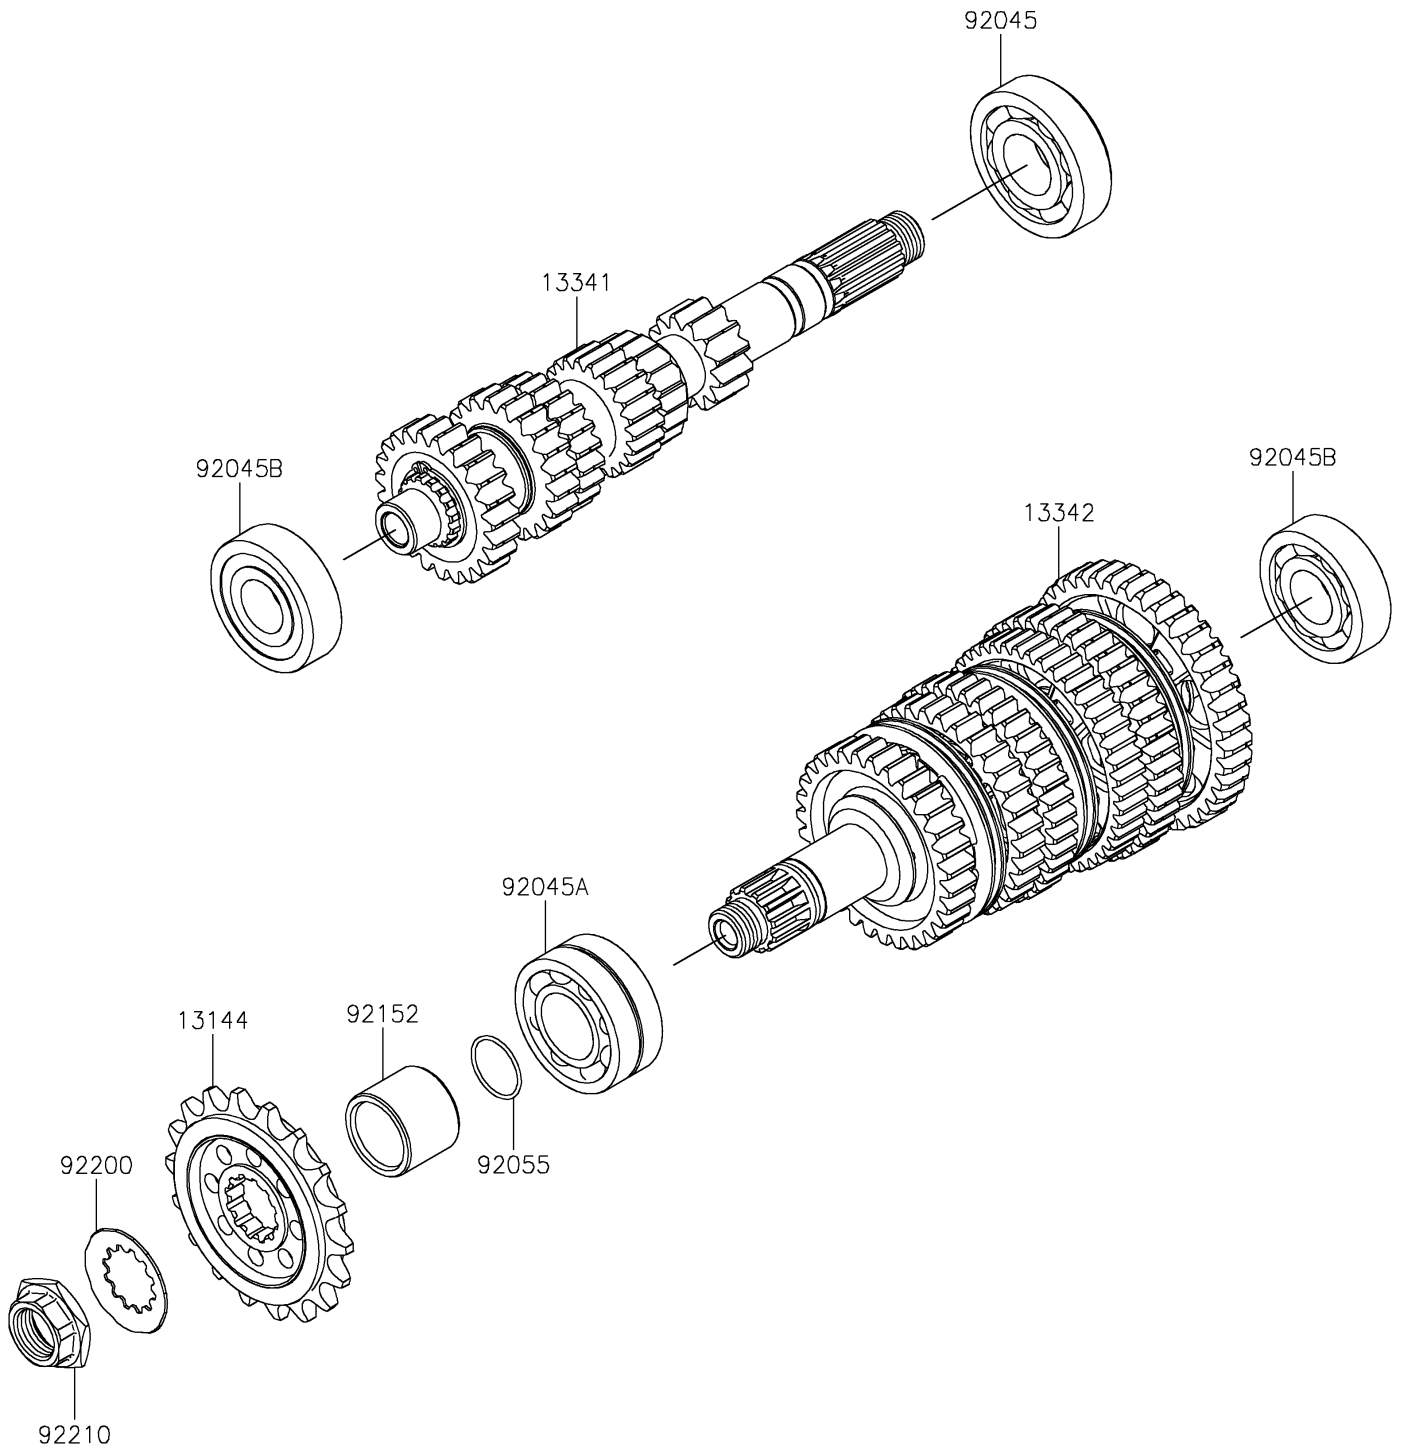

2023 Z H2 SE PARTS DIAGRAM

Transmission

E1361

2023 Z H2 SE PARTS LIST

Transmission

ITEM NAME	PART NUMBER	QUANTITY
SPROCKET-OUTPUT,18T (Ref # 13144)	13144-0575	1
TRANSMISSION-ASSY INPUT (Ref # 13341)	13341-0640	1
TRANSMISSION-ASSY OUTPUT (Ref # 13342)	13342-0678	1
BEARING-BALL,830045-5SH2 (Ref # 92045)	92045-0047	1
BEARING-BALL,DAC2857NSSH6CS9 (Ref # 92045A)	92045-0049	1
BEARING-BALL,63/22LU (Ref # 92045B)	92045-0156	2
RING-O,23.5X1.5 (Ref # 92055)	92055-0823	1
COLLAR,27.5X35X27.7 (Ref # 92152)	92152-1954	1
WASHER,23.9X45X1.0 (Ref # 92200)	92200-0260	1
NUT,20MM (Ref # 92210)	92210-0942	1