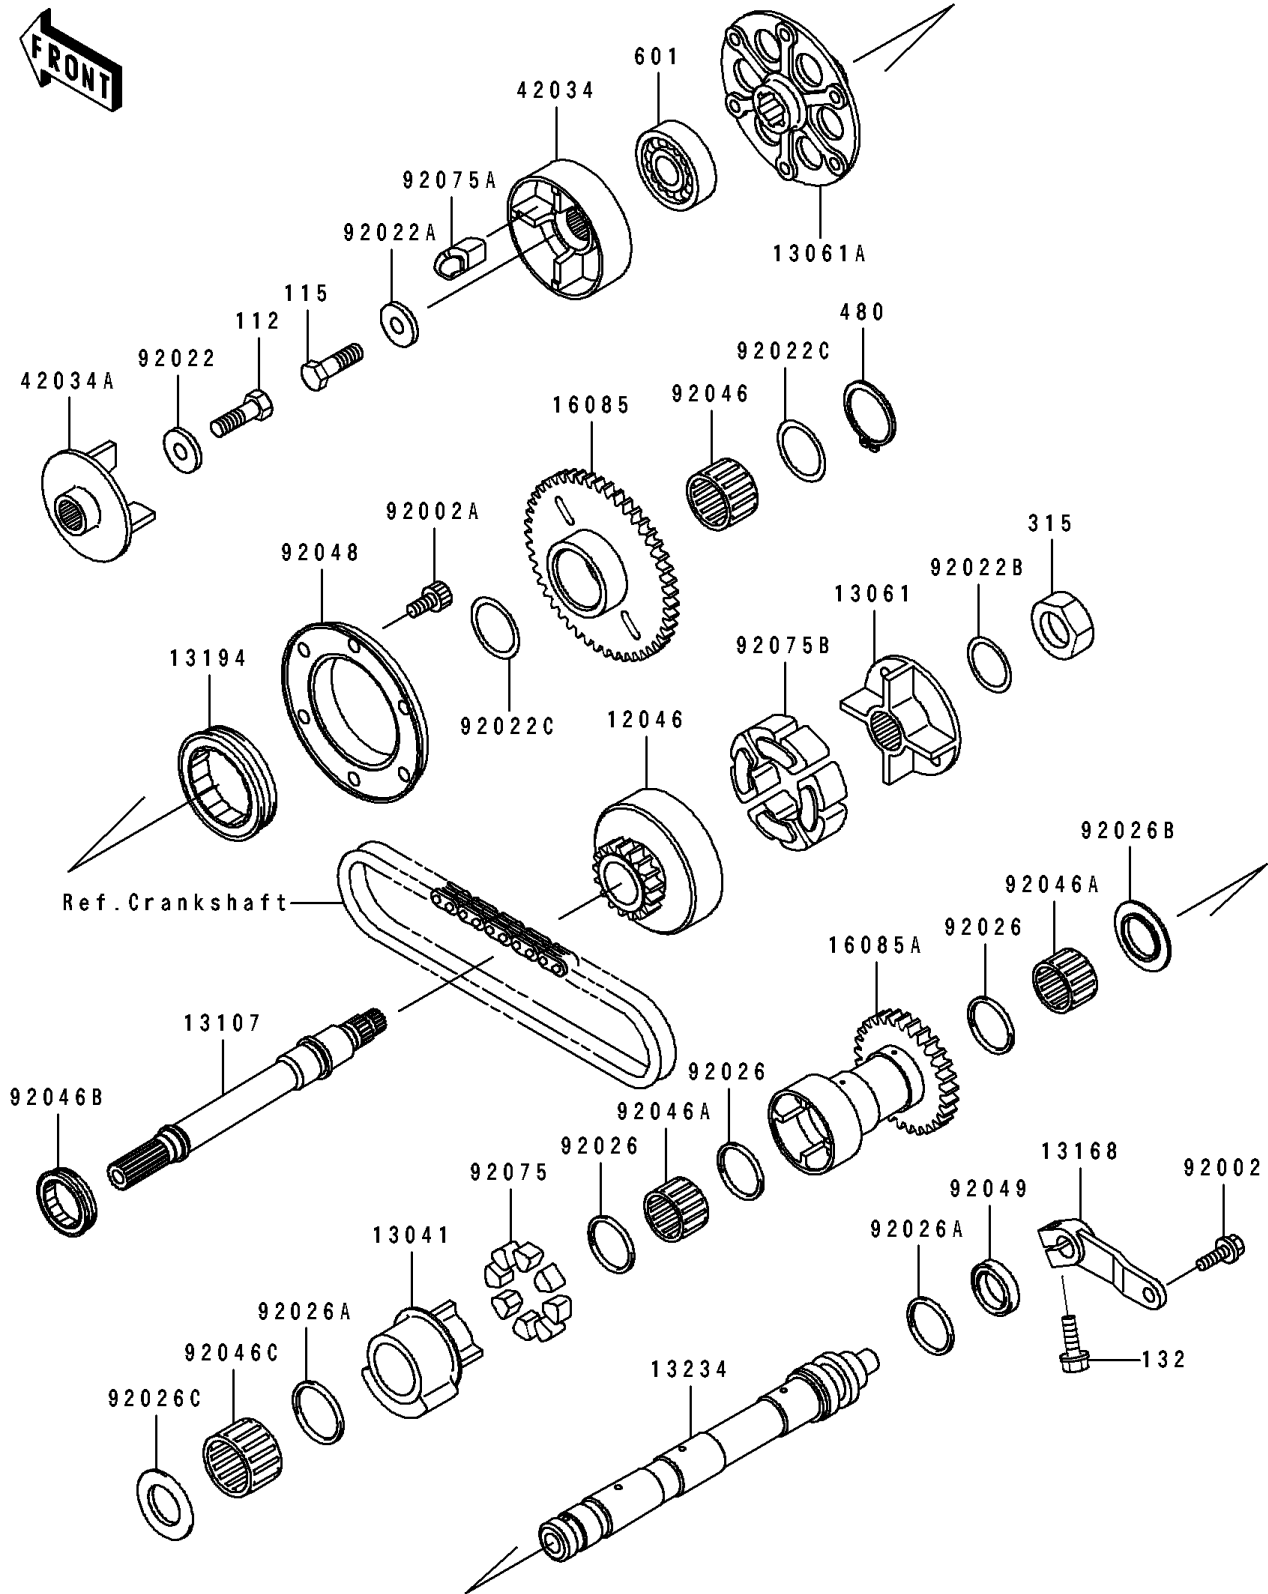

1996 GPZ 1100 ABS PARTS DIAGRAM

Balancer

E1323

1996 GPZ 1100 ABS PARTS LIST

Balancer

ITEM NAME	PART NUMBER	QUANTITY
SPROCKET,GENERATOR (Ref # 12046)	12046-1083	1
BALANCER (Ref # 13041)	13041-1092	1
BOSS,SPROCKET (Ref # 13061)	13061-1183	1
BOSS (Ref # 13061A)	13061-1264	1
SHAFT (Ref # 13107)	13107-1108	1
LEVER,BALANCER (Ref # 13168)	13168-1529	1
CLUTCH-ONEWAY (Ref # 13194)	13194-1086	1
SHAFT-COMP,BALANCER (Ref # 13234)	13234-1072	1
GEAR,ONEWAY CLUTCH (Ref # 16085)	16085-1173	1
GEAR,BALANCER (Ref # 16085A)	16085-1275	1
COUPLING (Ref # 42034)	42034-1055	1
COUPLING (Ref # 42034A)	42034-1056	1
BOLT,FLANGED,6X16 (Ref # 92002)	92002-1439	1
BOLT,SOCKET,6X12 (Ref # 92002A)	92002-1796	6
WASHER,6X19.5X2 (Ref # 92022)	92022-1517	1
WASHER,8X22X3 (Ref # 92022A)	92022-1518	1
WASHER,16X26X2 (Ref # 92022B)	92022-1519	1
WASHER,25.3X32X0.5 (Ref # 92022C)	92022-225	2
SPACER,21.3X24.3X1.5 (Ref # 92026)	92026-1213	3
SPACER,21.3X26X1 (Ref # 92026A)	92026-1223	2
SPACER (Ref # 92026B)	92026-1265	1
SPACER (Ref # 92026C)	92026-1271	1
BEARING-NEEDLE,K253020S (Ref # 92046)	92046-1022	1
BEARING-NEEDLE,K21X25X17V2 (Ref # 92046A)	92046-1105	2
BEARING-NEEDLE,RNA4903 (Ref # 92046B)	92046-1109	1
BEARING-NEEDLE (Ref # 92046C)	92046-1155	1
RACE,ONEWAY CLUTCH (Ref # 92048)	92048-1068	1
SEAL-OIL,S192705 (Ref # 92049)	92049-1174	1
DAMPER,BALANCER (Ref # 92075)	92075-1709	8

1996 GPZ 1100 ABS PARTS LIST

Balancer

ITEM NAME	PART NUMBER	QUANTITY
DAMPER,COUPLING (Ref # 92075A)	92075-1790	4
DAMPER,COUPLING (Ref # 92075B)	92075-1810	4
BOLT-UPSET (Ref # 112)	112G0616	1
BOLT-SMALL-UPSET (Ref # 115)	115G0820	1
BOLT-FLANGED-SMALL (Ref # 132)	132J0620	1
NUT-HEX-FINE (Ref # 315)	315G1600	1
CIRCLIP-TYPE-C,25MM (Ref # 480)	480J2500	1
BEARING-BALL,#6203 (Ref # 601)	601A6203	1