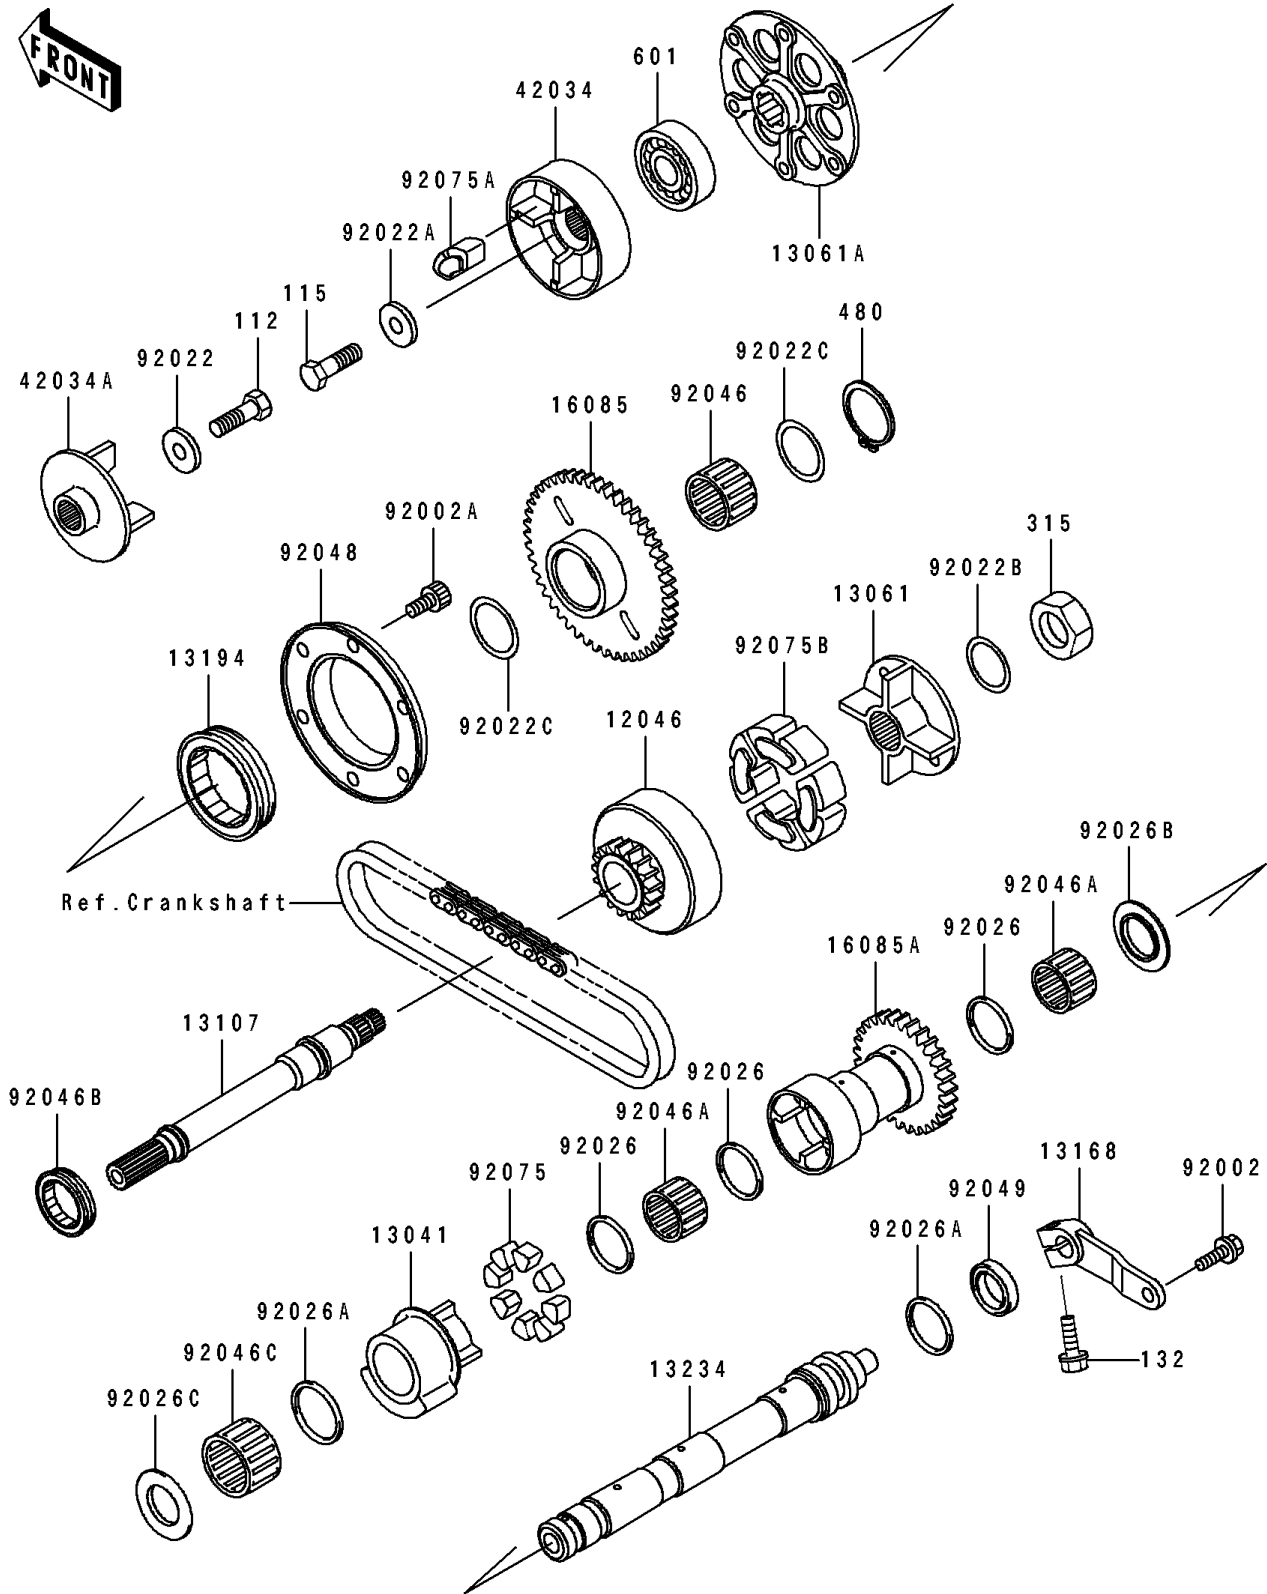

1996 GPZ 1100 ABS PARTS DIAGRAM

Balancer

E1323

1996 GPZ 1100 ABS PARTS LIST

Balancer

ITEM NAME	PART NUMBER	QUANTITY
SPROCKET,GENERATOR (Ref # 12046)	12046-1083	1
BALANCER (Ref # 13041)	13041-1092	1
BOSS,SPROCKET (Ref # 13061)	13061-1183	1
BOSS (Ref # 13061A)	13061-1264	1
SHAFT (Ref # 13107)	13107-1108	1
LEVER,BALANCER (Ref # 13168)	13168-1529	1
CLUTCH-ONEWAY (Ref # 13194)	13194-1086	1
SHAFT-COMP,BALANCER (Ref # 13234)	13234-1072	1
GEAR,ONEWAY CLUTCH (Ref # 16085)	16085-1173	1
GEAR,BALANCER (Ref # 16085A)	16085-1275	1
COUPLING (Ref # 42034)	42034-1055	1
COUPLING (Ref # 42034A)	42034-1056	1
BOLT,FLANGED,6X16 (Ref # 92002)	92002-1439	1
BOLT,SOCKET,6X12 (Ref # 92002A)	92002-1796	6
WASHER,6X19.5X2 (Ref # 92022)	92022-1517	1
WASHER,8X22X3 (Ref # 92022A)	92022-1518	1
WASHER,16X26X2 (Ref # 92022B)	92022-1519	1
WASHER,25.3X32X0.5 (Ref # 92022C)	92022-225	2
SPACER,21.3X24.3X1.5 (Ref # 92026)	92026-1213	3
SPACER,21.3X26X1 (Ref # 92026A)	92026-1223	2
SPACER (Ref # 92026B)	92026-1265	1
SPACER (Ref # 92026C)	92026-1271	1
BEARING-NEEDLE,K253020S (Ref # 92046)	92046-1022	1
BEARING-NEEDLE,K21X25X17V2 (Ref # 92046A)	92046-1105	2
BEARING-NEEDLE,RNA4903 (Ref # 92046B)	92046-1109	1
BEARING-NEEDLE (Ref # 92046C)	92046-1155	1
RACE,ONEWAY CLUTCH (Ref # 92048)	92048-1068	1
SEAL-OIL,S192705 (Ref # 92049)	92049-1174	1
DAMPER,BALANCER (Ref # 92075)	92075-1709	8

1996 GPZ 1100 ABS PARTS LIST

Balancer

ITEM NAME	PART NUMBER	QUANTITY
DAMPER,COUPLING (Ref # 92075A)	92075-1790	4
DAMPER,COUPLING (Ref # 92075B)	92075-1810	4
BOLT-UPSET (Ref # 112)	112G0616	1
BOLT-SMALL-UPSET (Ref # 115)	115G0820	1
BOLT-FLANGED-SMALL (Ref # 132)	132J0620	1
NUT-HEX-FINE (Ref # 315)	315G1600	1
CIRCLIP-TYPE-C,25MM (Ref # 480)	480J2500	1
BEARING-BALL,#6203 (Ref # 601)	601A6203	1