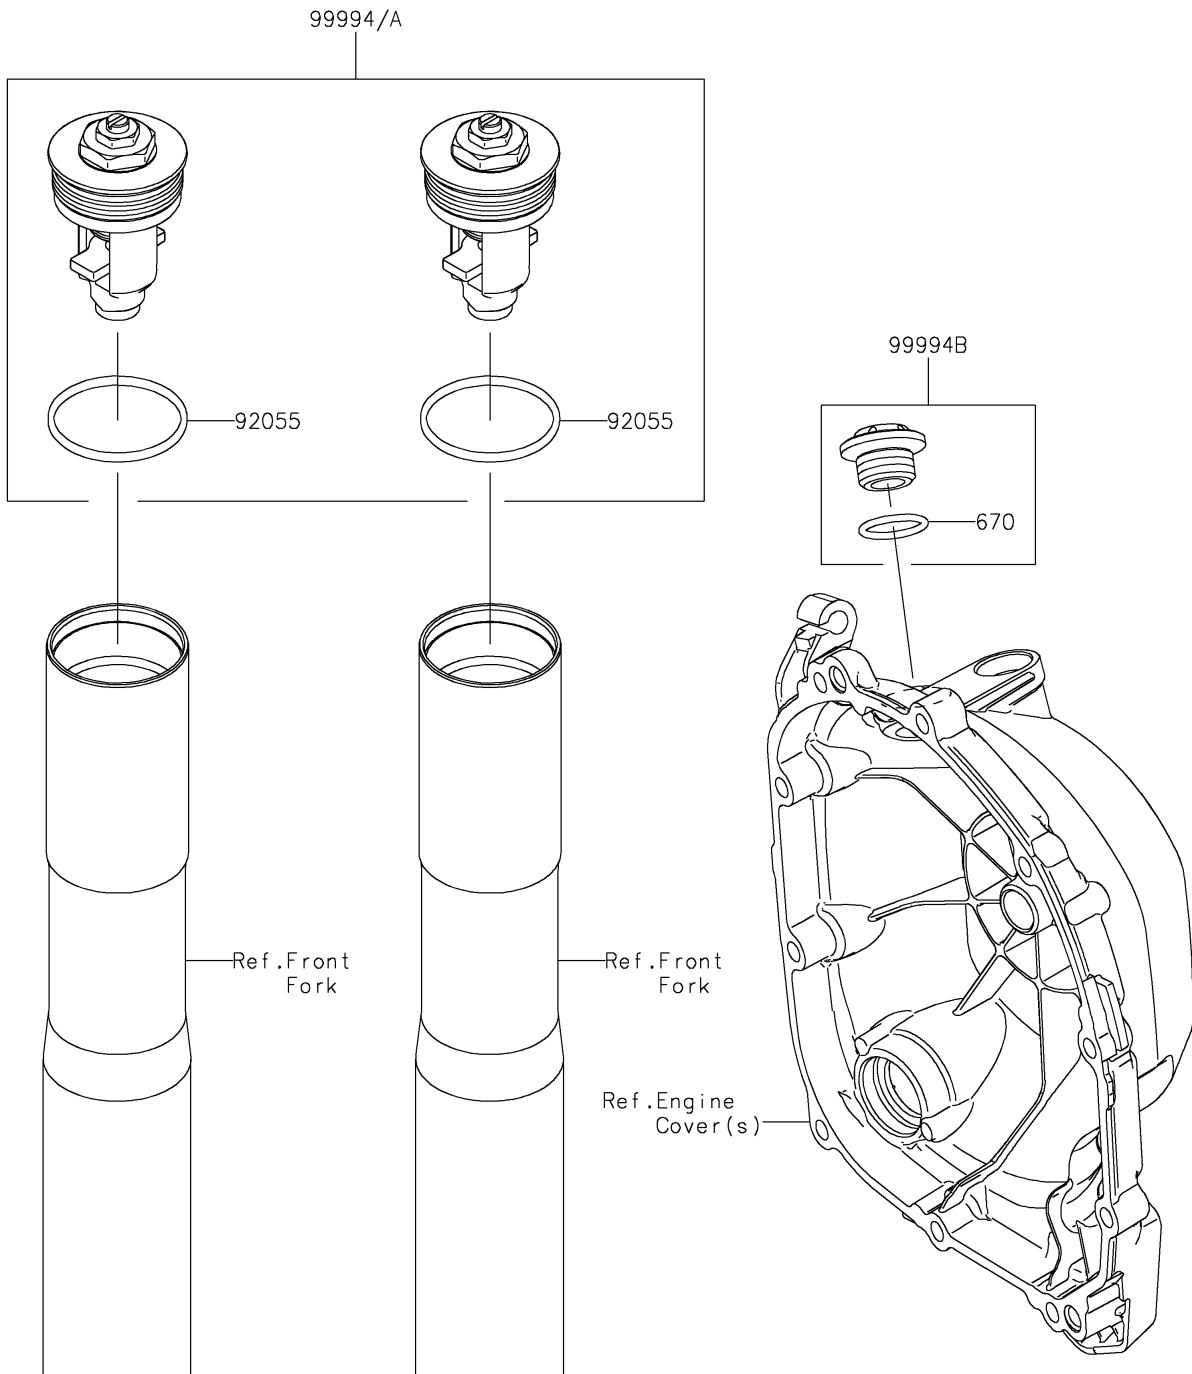

2023 Z900RS CAFE PARTS DIAGRAM

Accessory(Cap)

F2910G

2023 Z900RS CAFE PARTS LIST

Accessory(Cap)

ITEM NAME	PART NUMBER	QUANTITY
-----------	-------------	----------