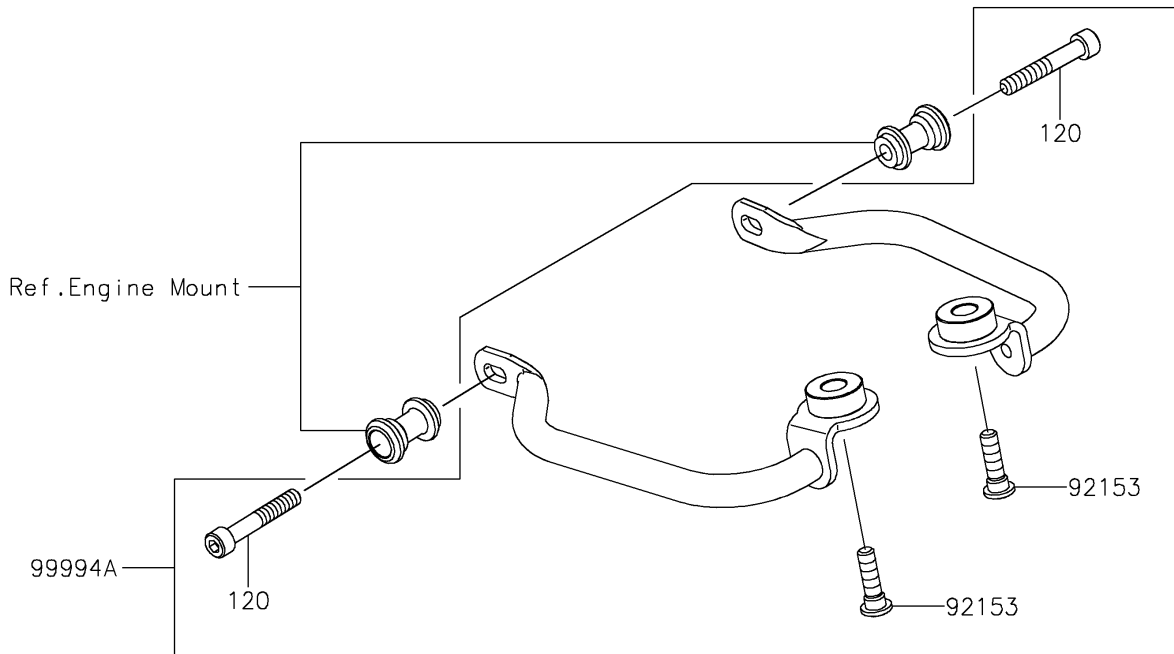

2024 Z900RS CAFE ABS PARTS DIAGRAM

Accessory(Grip)

F2910E

2024 Z900RS CAFE ABS PARTS LIST

Accessory(Grip)

ITEM NAME	PART NUMBER	QUANTITY
BOLT,SOCKET,8X30 (Ref # 92153)	92153-1624	2
KIT-ACCESSORY,GRAB BAR (Ref # 99994)	99994-1936	1
KIT-ACCESSORY,SIDE GRIP (Ref # 99994A)	99994-1937	1
BOLT-SOCKET (Ref # 120)	120CC0845	2