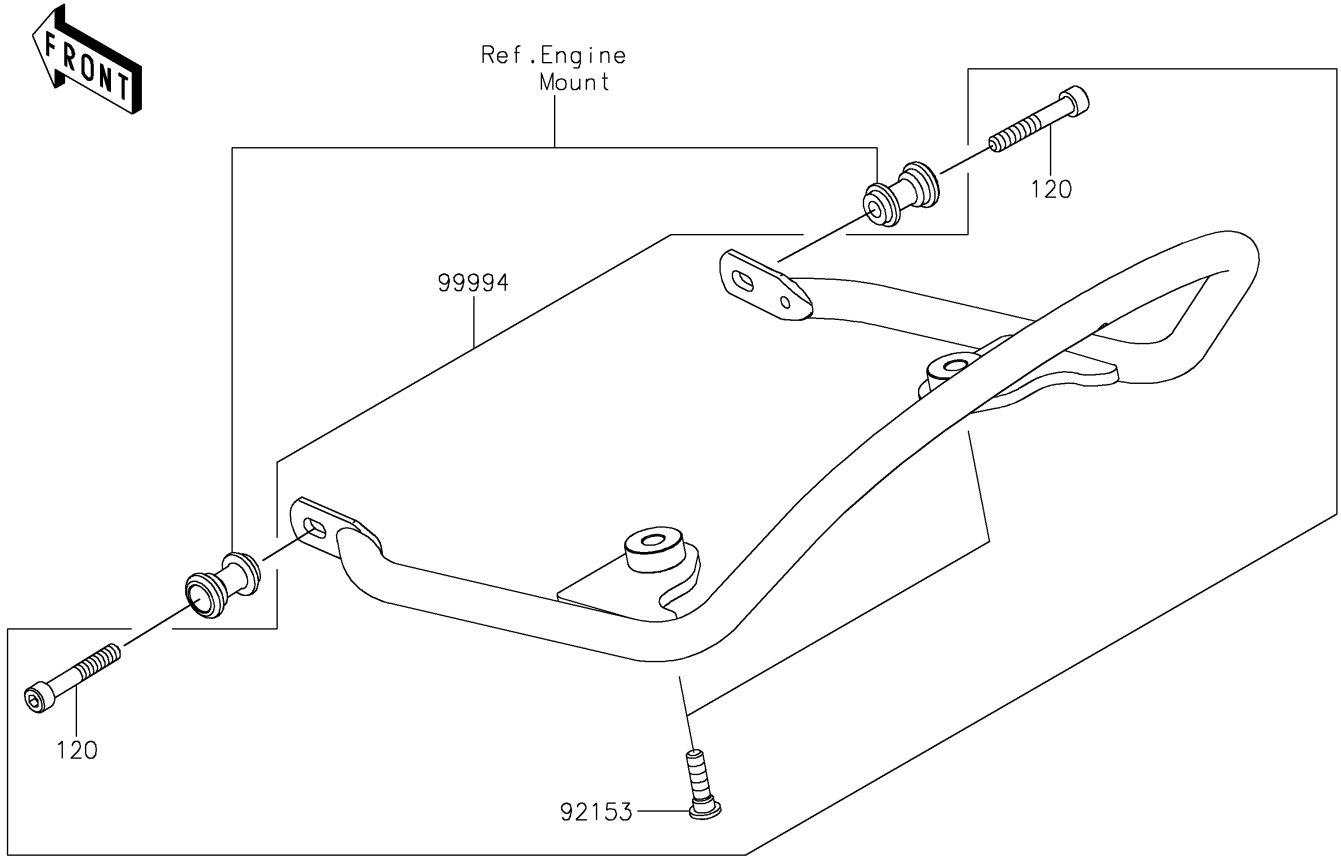

2024 Z900RS CAFE ABS PARTS DIAGRAM

Accessory(Grip)

F2910E

2024 Z900RS CAFE ABS PARTS LIST

Accessory(Grip)

ITEM NAME	PART NUMBER	QUANTITY
BOLT,SOCKET,8X30 (Ref # 92153)	92153-1624	2
KIT-ACCESSORY,GRAB BAR (Ref # 99994)	99994-1936	1
KIT-ACCESSORY,SIDE GRIP (Ref # 99994A)	99994-1937	1
BOLT-SOCKET (Ref # 120)	120CC0845	2