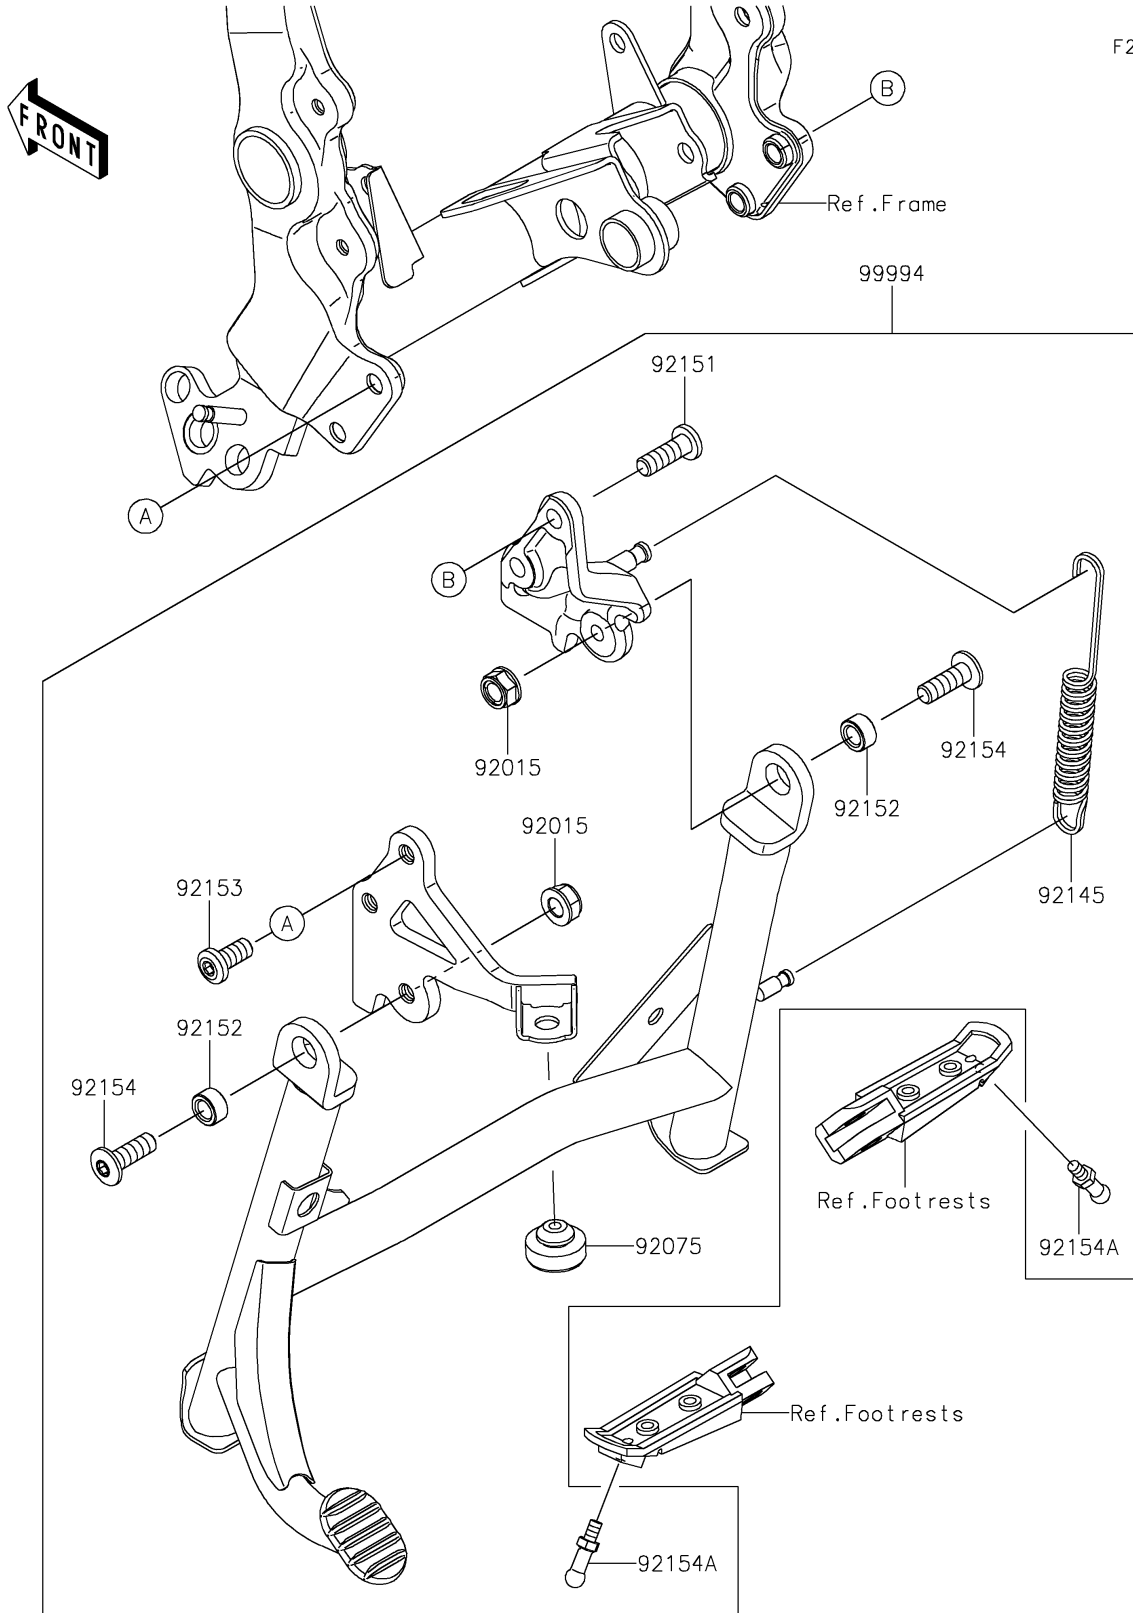

2024 Z900RS CAFE ABS PARTS DIAGRAM

Accessory(Center Stand)

F2910D

2024 Z900RS CAFE ABS PARTS LIST

Accessory(Center Stand)

ITEM NAME	PART NUMBER	QUANTITY
NUT,LOCK,FLANGED,10MM (Ref # 92015)	92015-1717	2
DAMPER (Ref # 92075)	92075-1045	1
SPRING,STAND (Ref # 92145)	92145-0071	1
BOLT,SOCKET,10X30 (Ref # 92151)	92151-1372	2
COLLAR,10X17X9 (Ref # 92152)	92152-1906	2
BOLT,SOCKET,10X22 (Ref # 92153)	92153-1477	2
BOLT,SOCKET,10X30 (Ref # 92154)	92154-1665	2
BOLT,BANK SENSOR (Ref # 92154A)	92154-3985	2
KIT-ACCESSORY,CENTER STAND (Ref # 99994)	99994-1283	1