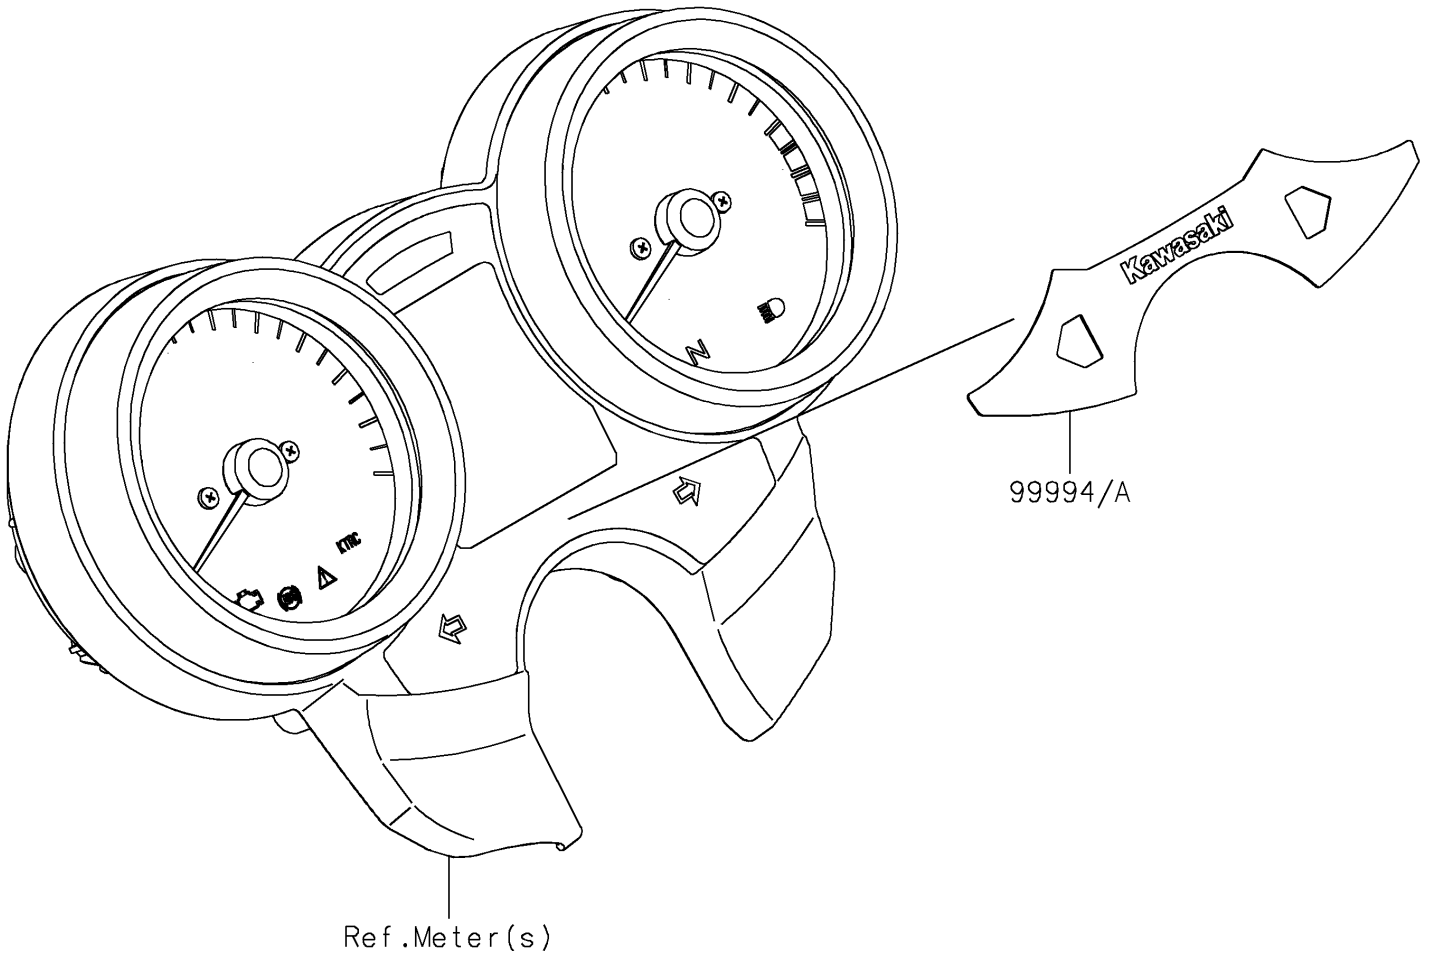

2024 Z900RS CAFE ABS PARTS DIAGRAM

Accessory(Indicator Cover)

F2910B

2024 Z900RS CAFE ABS PARTS LIST

Accessory(Indicator Cover)

ITEM NAME	PART NUMBER	QUANTITY
KIT-ACC,INDICATOR COVER,SILVER (Ref # 99994)	99994-1016	1
INDICATOR COVER,BLACK (Ref # 99994A)	99994-1220	1