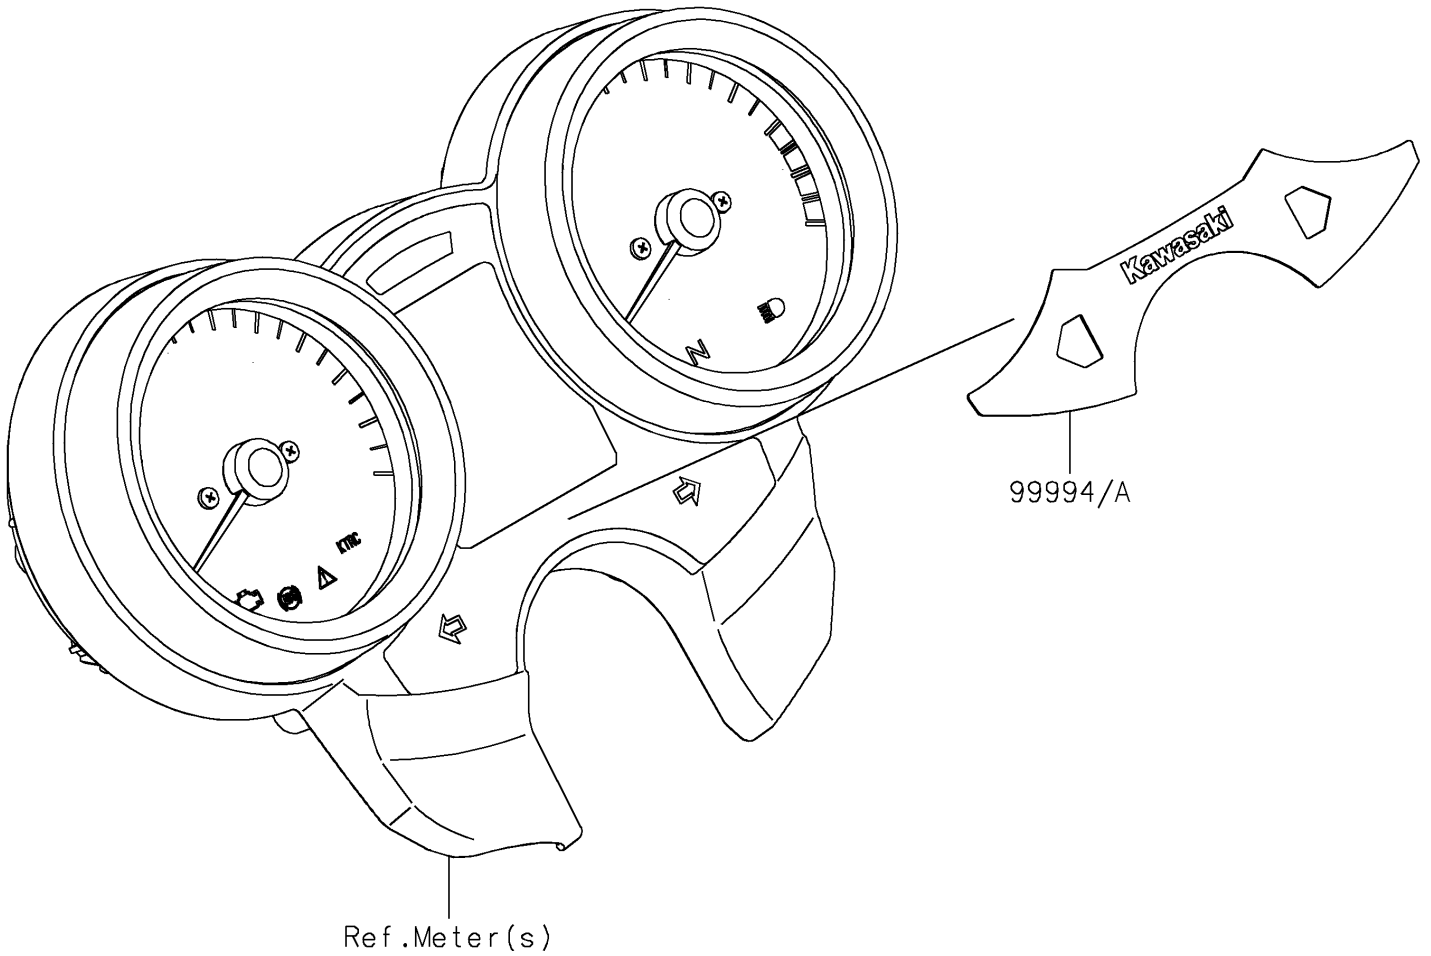

2023 Z900RS CAFE PARTS DIAGRAM

Accessory(Indicator Cover)

F2910B

2023 Z900RS CAFE PARTS LIST

Accessory(Indicator Cover)

ITEM NAME	PART NUMBER	QUANTITY
KIT-ACC,INDICATOR COVER,SILVER (Ref # 99994)	99994-1016	1
INDICATOR COVER,BLACK (Ref # 99994A)	99994-1220	1