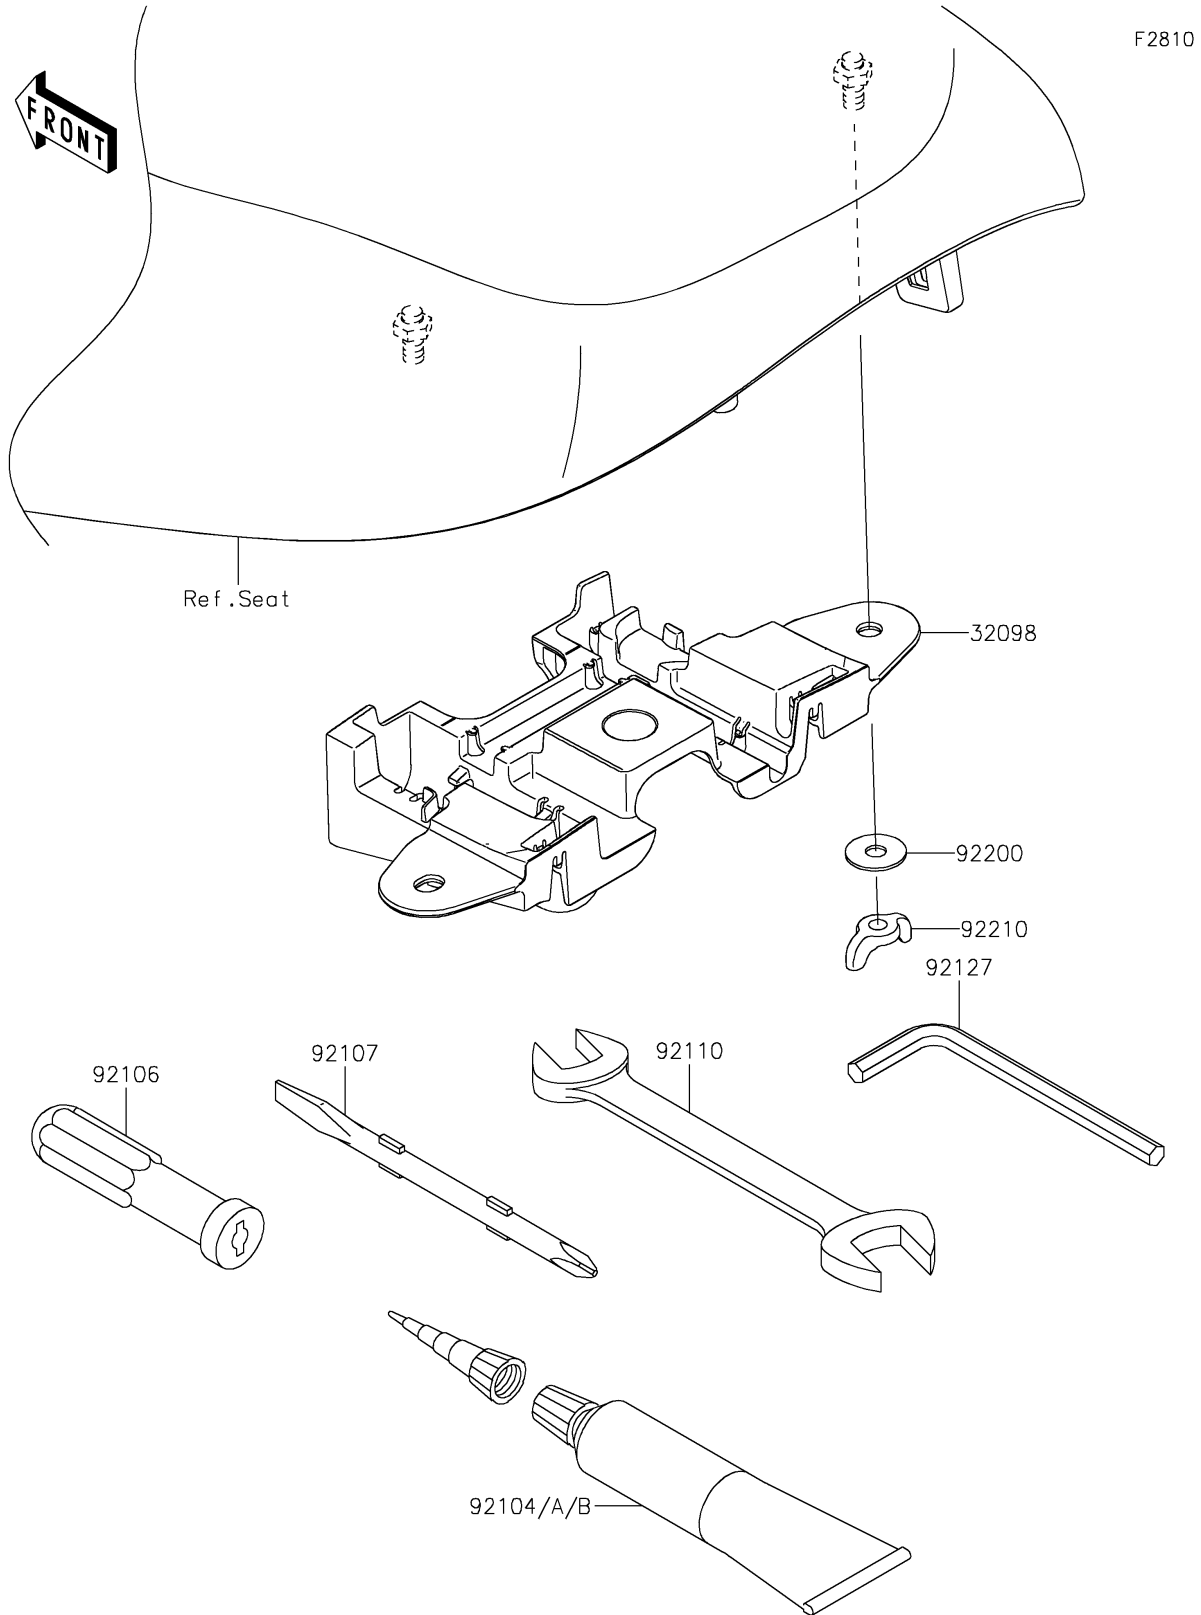

2023 Z900RS CAFE PARTS DIAGRAM

Owner's Tools

2023 Z900RS CAFE PARTS LIST

Owner's Tools

ITEM NAME	PART NUMBER	QUANTITY
CASE-TOOL (Ref # 32098)	32098-0025	1
GASKET-LIQUID,TB1211F,CLEAR (Ref # 92104)	92104-0004	1
GASKET-LIQUID,TB1216B,BLACK (Ref # 92104A)	92104-1064	1
GASKET-LIQUID,TB1207B,BLACK (Ref # 92104B)	92104-2068	1
GRIP-SCREW DRIVER (Ref # 92106)	92106-1001	1
TOOL-DRIVER,#2PHILLIPS&SLOT (Ref # 92107)	92107-1051	1
TOOL-WRENCH,OPEN END,14X17 (Ref # 92110)	92110-1045	1
TOOL-WRENCH,ALLEN,6MM (Ref # 92127)	92127-003	1
WASHER (Ref # 92200)	92200-0078	2
NUT,WING,6MM (Ref # 92210)	92210-1603	2