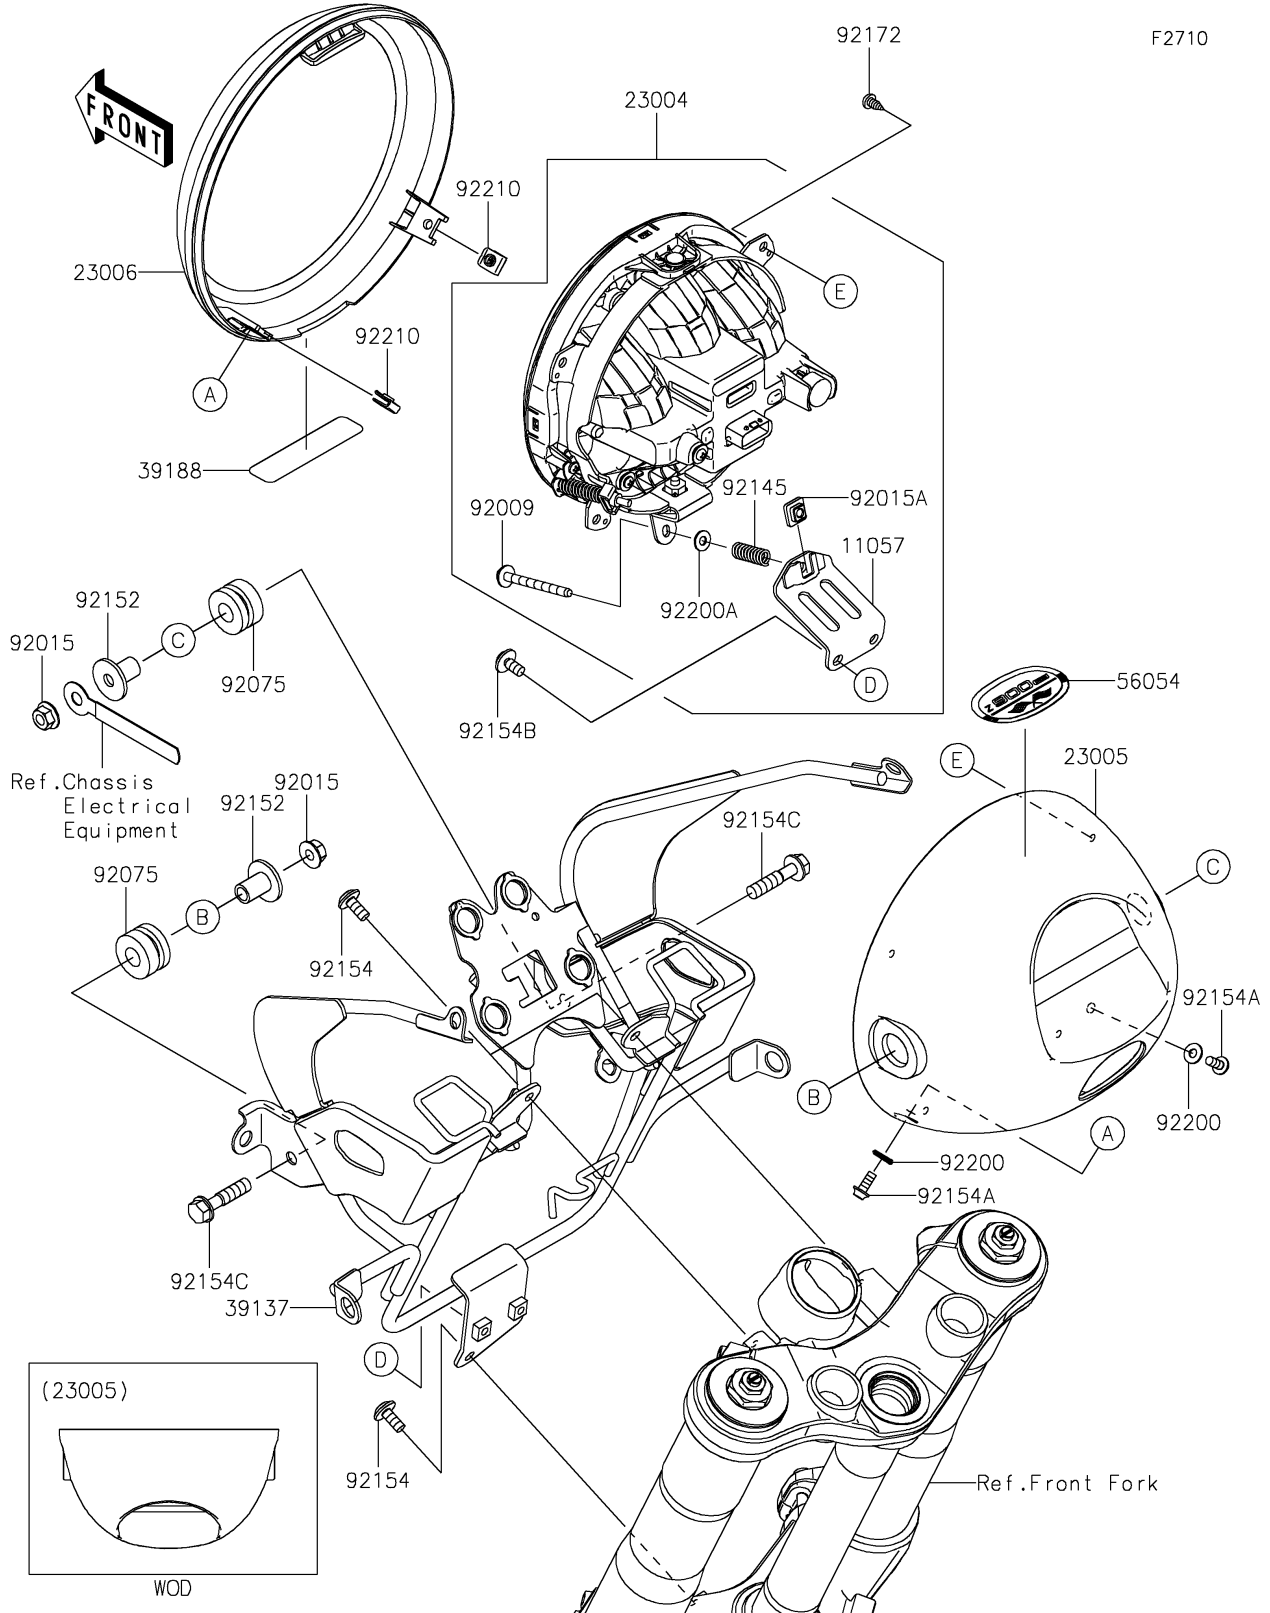

2024 Z900RS CAFE ABS PARTS DIAGRAM

Headlight(s)

2024 Z900RS CAFE ABS PARTS LIST

Headlight(s)

ITEM NAME	PART NUMBER	QUANTITY
BRACKET (Ref # 11057)	11057-2660	1
LAMP-HEAD,LED (Ref # 23004)	23004-0407	1
BODY-COMP-HEAD LAMP,F.EBONY (Ref # 23005)	23005-0049-45L	1
RIM-LAMP (Ref # 23006)	23006-0021	1
STAY-COMP,HEAD LAMP (Ref # 39137)	39137-0686	1
TAPE,20X80 (Ref # 39188)	39188-0575	1
MARK,HEAD LAMP BODY,Z900RS (Ref # 56054)	56054-2457	1
SCREW,ADJUST,5X55 (Ref # 92009)	92009-1683	1
NUT,FLANGED,8MM (Ref # 92015)	92015-1014	2
NUT,5MM (Ref # 92015A)	92015-1897	1
DAMPER (Ref # 92075)	92075-1736	2
SPRING (Ref # 92145)	92145-1887	1
COLLAR,8X12X20.3 (Ref # 92152)	92152-2433	2
BOLT,SOCKET,6X14 (Ref # 92154)	92154-0907	3
BOLT,SOCKET,5X12 (Ref # 92154A)	92154-0917	2
BOLT,SOCKET,6X12 (Ref # 92154B)	92154-2706	2
BOLT,FLANGED,8X35 (Ref # 92154C)	92154-2923	2
SCREW,TAPPING,5X12 (Ref # 92172)	92172-0239	4
WASHER,NYLON,5.2X12X1 (Ref # 92200)	92200-2208	2
WASHER (Ref # 92200A)	92200-2282	1
NUT (Ref # 92210)	92210-0571	2