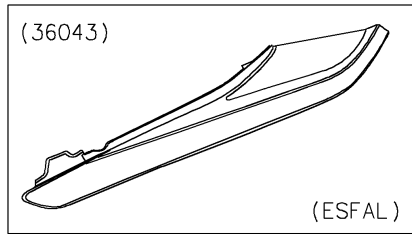

2023 Z900RS CAFE PARTS DIAGRAM

Seat Cover

F2612

WOD

WD

WD

2023 Z900RS CAFE PARTS LIST

Seat Cover

ITEM NAME	PART NUMBER	QUANTITY
COVER-TAIL,M.D.BLACK (Ref # 36041)	36041-0049-17K	1
COLLAR,5.6X8X5.45 (Ref # 92152)	92152-2537	4
BOLT,SOCKET,5X16 (Ref # 92154)	92154-1701	4
DAMPER,20X40X15 (Ref # 92161)	92161-1608	2
DAMPER,10X20X6 (Ref # 92161A)	92161-2168	1
DAMPER (Ref # 92161B)	92161-2450	2
WASHER,8.2X15X1 (Ref # 92200)	92200-0742	4