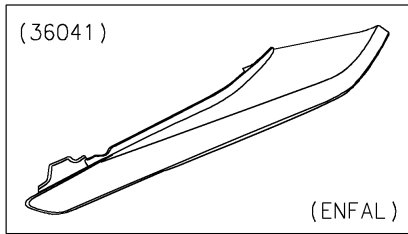

2023 Z900RS CAFE PARTS DIAGRAM

Seat Cover

F2612

WOD

WD

WD

2023 Z900RS CAFE PARTS LIST

Seat Cover

ITEM NAME	PART NUMBER	QUANTITY
COVER-TAIL,M.D.BLACK (Ref # 36041)	36041-0049-17K	1
COLLAR,5.6X8X5.45 (Ref # 92152)	92152-2537	4
BOLT,SOCKET,5X16 (Ref # 92154)	92154-1701	4
DAMPER,20X40X15 (Ref # 92161)	92161-1608	2
DAMPER,10X20X6 (Ref # 92161A)	92161-2168	1
DAMPER (Ref # 92161B)	92161-2450	2
WASHER,8.2X15X1 (Ref # 92200)	92200-0742	4