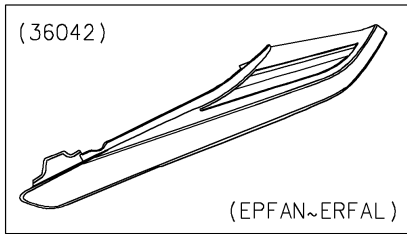

2023 Z900RS CAFE PARTS DIAGRAM

Seat Cover

F2612

WOD

WD

WD

2023 Z900RS CAFE PARTS LIST

Seat Cover

ITEM NAME	PART NUMBER	QUANTITY
COVER-TAIL,M.D.BLACK (Ref # 36041)	36041-0049-17K	1
COLLAR,5.6X8X5.45 (Ref # 92152)	92152-2537	4
BOLT,SOCKET,5X16 (Ref # 92154)	92154-1701	4
DAMPER,20X40X15 (Ref # 92161)	92161-1608	2
DAMPER,10X20X6 (Ref # 92161A)	92161-2168	1
DAMPER (Ref # 92161B)	92161-2450	2
WASHER,8.2X15X1 (Ref # 92200)	92200-0742	4