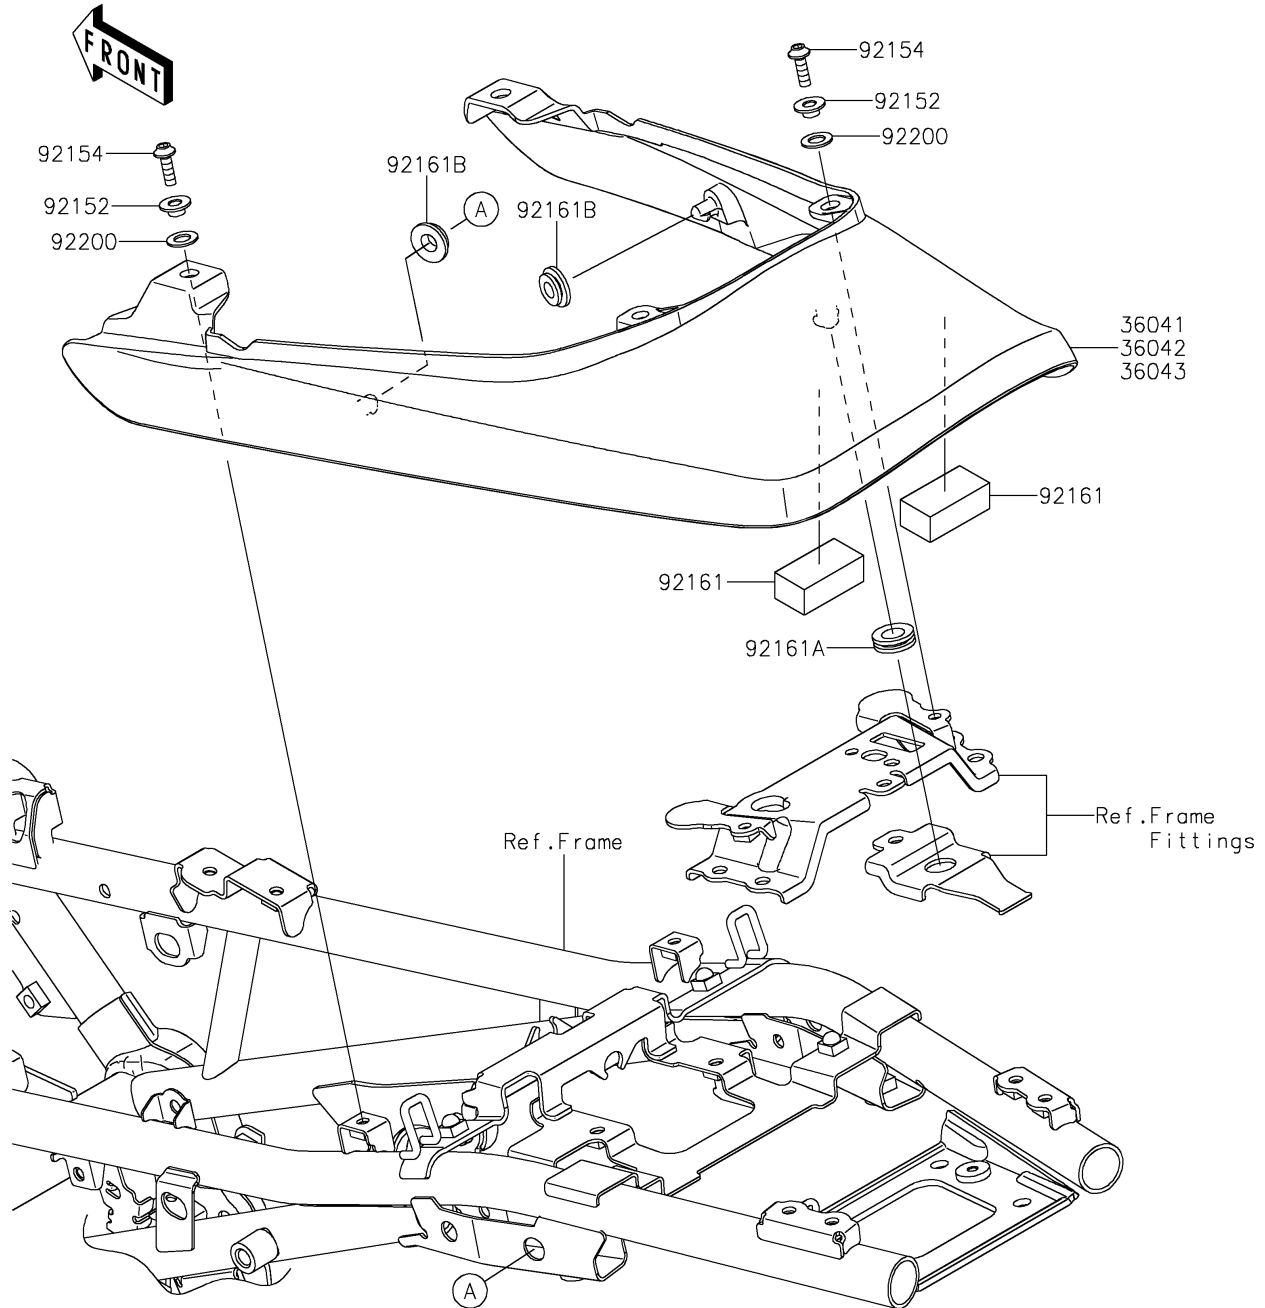

2023 Z900RS CAFE PARTS DIAGRAM

Seat Cover

F2612

WOD

WD

WD

2023 Z900RS CAFE PARTS LIST

Seat Cover

ITEM NAME	PART NUMBER	QUANTITY
COVER-TAIL,M.D.BLACK (Ref # 36041)	36041-0049-17K	1
COLLAR,5.6X8X5.45 (Ref # 92152)	92152-2537	4
BOLT,SOCKET,5X16 (Ref # 92154)	92154-1701	4
DAMPER,20X40X15 (Ref # 92161)	92161-1608	2
DAMPER,10X20X6 (Ref # 92161A)	92161-2168	1
DAMPER (Ref # 92161B)	92161-2450	2
WASHER,8.2X15X1 (Ref # 92200)	92200-0742	4