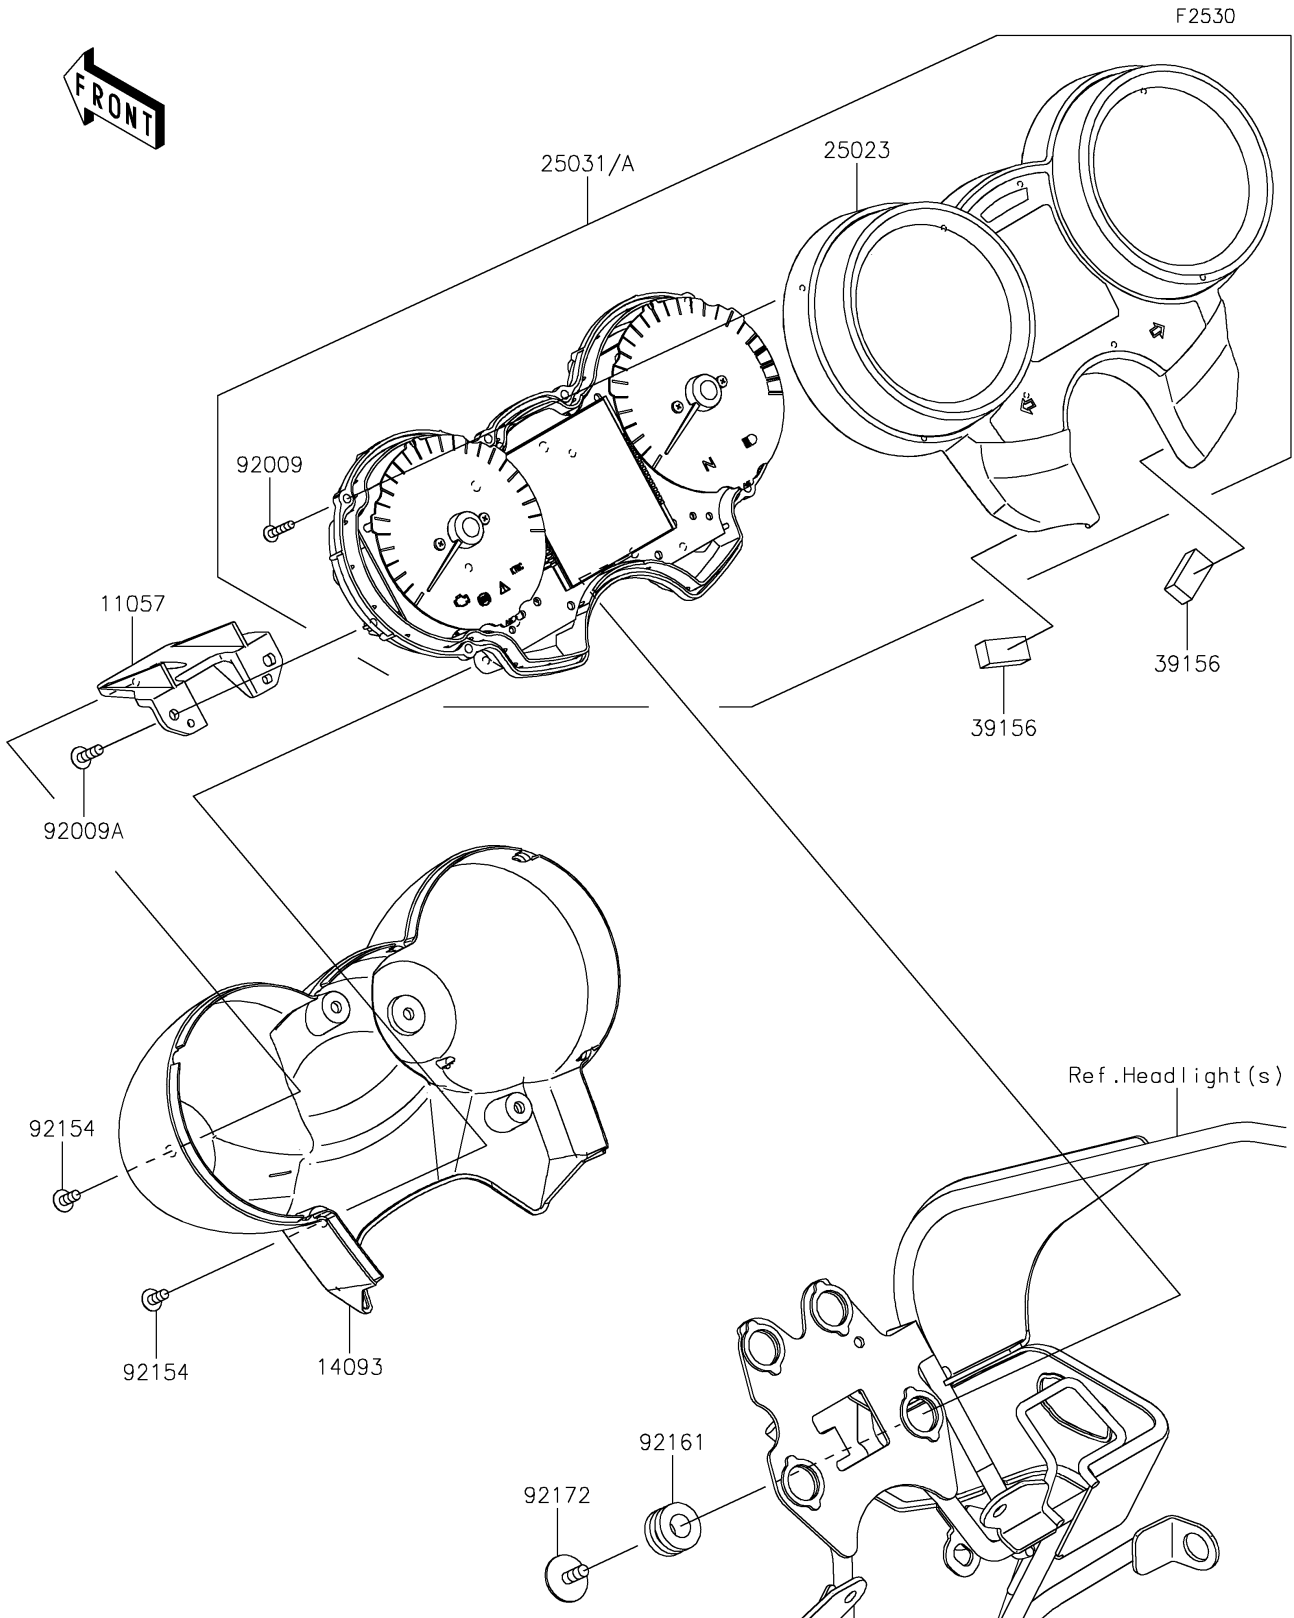

2023 Z900RS CAFE PARTS DIAGRAM

Meter(s)

2023 Z900RS CAFE PARTS LIST

Meter(s)

ITEM NAME	PART NUMBER	QUANTITY
BRACKET (Ref # 11057)	11057-0912	1
COVER (Ref # 14093)	14093-0628	1
COVER-METER CASE,UPP (Ref # 25023)	25023-0144	1
METER-ASSY,MPH (Ref # 25031)	25031-0897	1
PAD,10X20X8 (Ref # 39156)	39156-2294	2
SCREW,TAPPING,3X16 (Ref # 92009)	92009-1391	8
SCREW,TAPPING,4X14 (Ref # 92009A)	92009-1792	2
BOLT,TORX,4X10 (Ref # 92154)	92154-4103	5
DAMPER,10X20X12 (Ref # 92161)	92161-2102	4
SCREW,TAPPING,WP,5X14 (Ref # 92172)	92172-0441	4