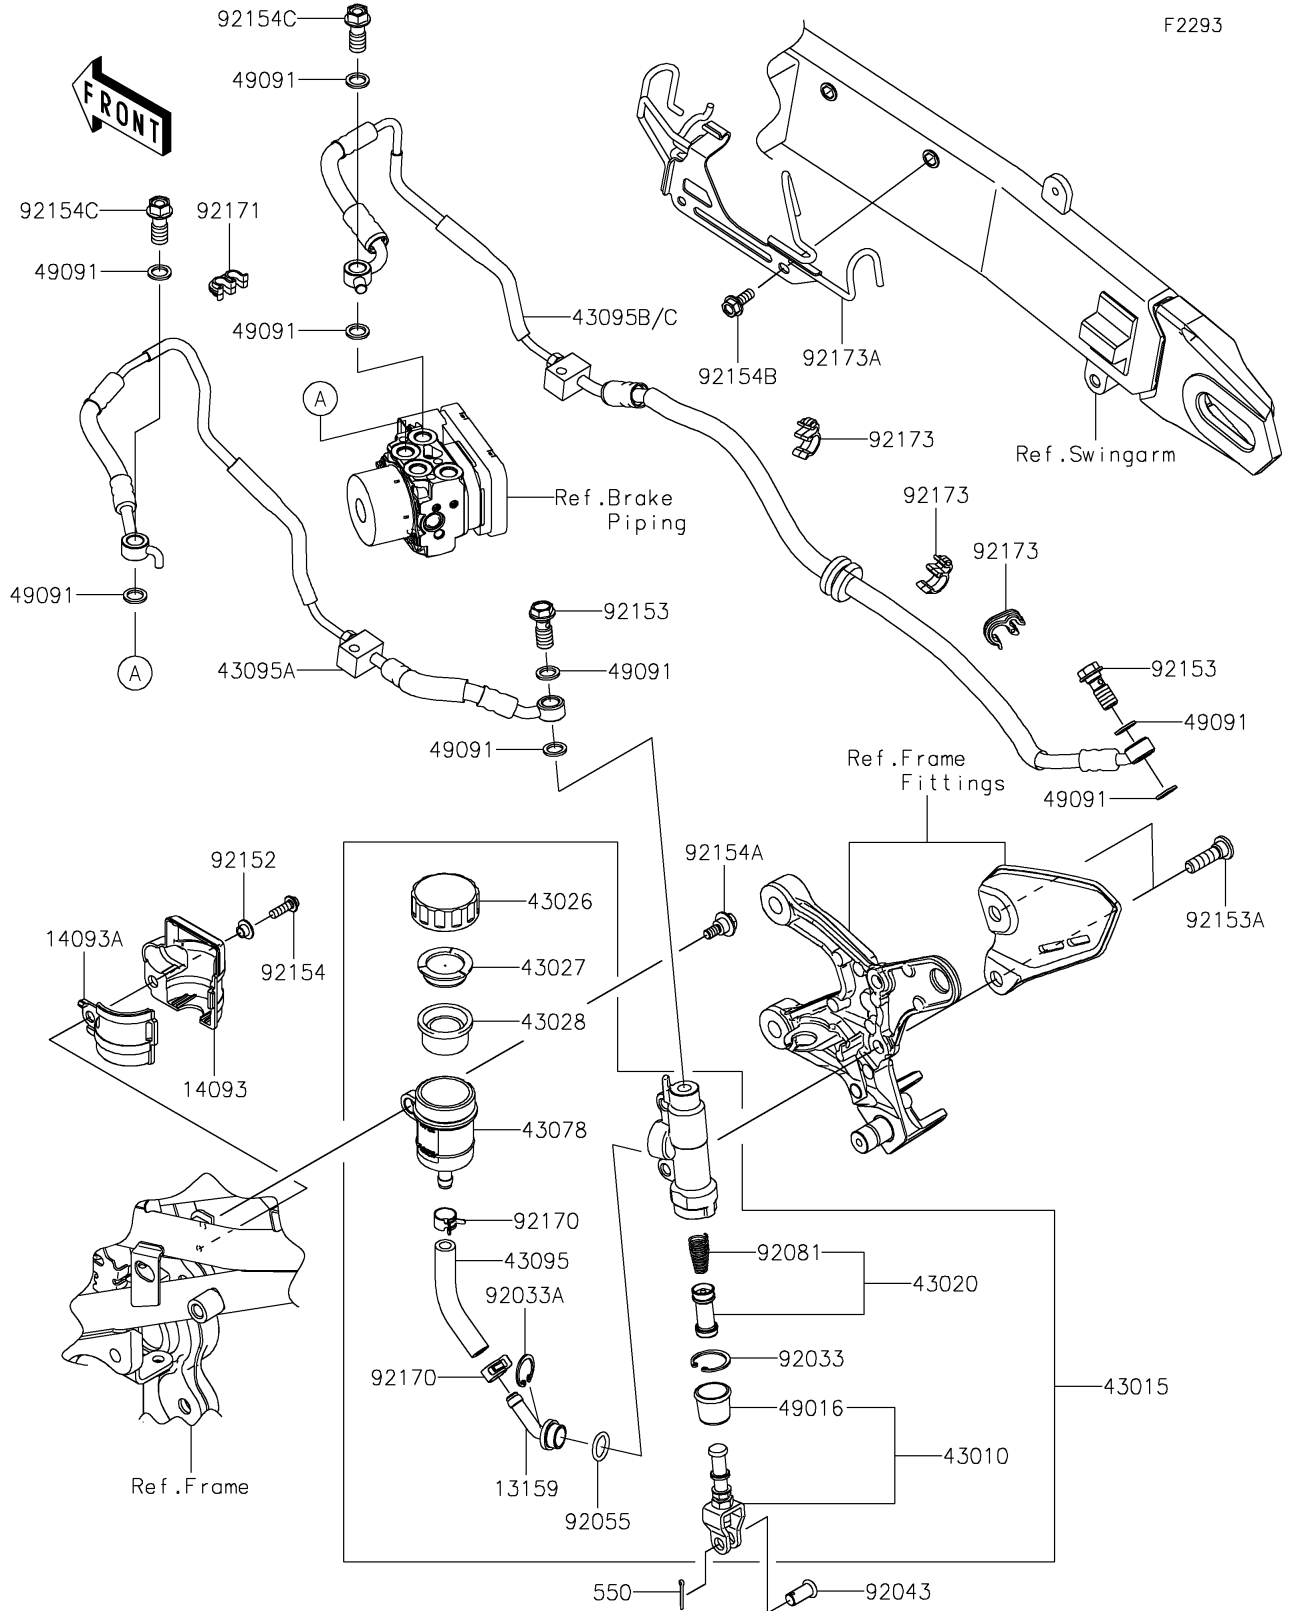

# 2023 Z900RS CAFE PARTS DIAGRAM

## Rear Master Cylinder

### Rear Master Cylinder

ITEM NAME	PART NUMBER	QUANTITY
CONNECTOR (Ref # 13159)	13159-0008	1
COVER,RR RESERVOIR,OUTER (Ref # 14093)	14093-0653	1
COVER,RR RESERVOIR,INNER (Ref # 14093A)	14093-0654	1
ROD-ASSY-BRAKE (Ref # 43010)	43010-0020	1
CYLINDER-ASSY-MASTER,RR (Ref # 43015)	43015-0664	1
PISTON-COMP-BRAKE (Ref # 43020)	43020-1057	1
CAP-BRAKE (Ref # 43026)	43026-0009	1
PLATE-DIAPHRAGM (Ref # 43027)	43027-1053	1
DIAPHRAGM (Ref # 43028)	43028-1065	1
RESERVOIR (Ref # 43078)	43078-0060	1
HOSE-BRAKE (Ref # 43095)	43095-1496	1
HOSE-BRAKE,RR M/CYL.-ABS UNIT (Ref # 43095A)	43095-1721	1
HOSE-BRAKE,ABS UNIT-RR CALIPER (Ref # 43095B)	43095-1723	1
COVER-SEAL,BRAKE PISTON (Ref # 49016)	49016-1103	1
WASHER-SEAL,10.1X14.5X1.5 (Ref # 49091)	49091-0001	8
RING-SNAP,20.9X24.6X1.2 (Ref # 92033)	92033-0079	1
RING-SNAP,20.5MM (Ref # 92033A)	92033-1186	1
PIN,8X17 (Ref # 92043)	92043-0104	1
RING-O,14.8X2.4 (Ref # 92055)	92055-0741	1
SPRING,MASTER CYLINDER (Ref # 92081)	92081-1737	1
COLLAR,5.3X7.3X5.3 (Ref # 92152)	92152-2190	1
BOLT,OIL,L=23 (Ref # 92153)	92153-0627	2
BOLT,SOCKET,8X30 (Ref # 92153A)	92153-1624	2
BOLT,SOCKET,5X16 (Ref # 92154)	92154-0209	1
BOLT,FLANGED,6X16 (Ref # 92154A)	92154-0385	1
BOLT,FLANGED,6X16 (Ref # 92154B)	92154-0899	2
BOLT,BANJO,10X22 (Ref # 92154C)	92154-1138	2
CLAMP,HOSE (Ref # 92170)	92170-1091	2
CLAMP (Ref # 92171)	92171-0817	1

### Rear Master Cylinder

ITEM NAME	PART NUMBER	QUANTITY
CLAMP,HOSE&SENSOR LINE (Ref # 92173)	92173-1613	3
CLAMP,HOSE&SENSOR LINE (Ref # 92173A)	92173-2115	1
PIN-COTTER,2.0X15 (Ref # 550)	550AA2015	1