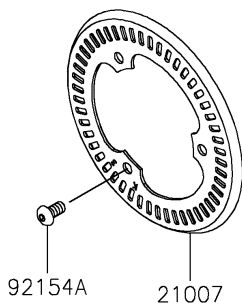

2023 Z900RS CAFE PARTS DIAGRAM

Front Master Cylinder

F2291

2023 Z900RS CAFE PARTS LIST

Front Master Cylinder

ITEM NAME	PART NUMBER	QUANTITY
BRACKET,RESERVOIR TANK (Ref # 11057)	11057-1480	1
CONNECTOR (Ref # 13159)	13159-1061	1
LEVER-COMP,FRONT BRAKE (Ref # 13236)	13236-0139	1
ROTOR,FR SENSOR (Ref # 21007)	21007-0672	1
SENSOR,SPEED,FR (Ref # 21176)	21176-0848	1
SWITCH,BRAKE (Ref # 27010)	27010-0762	1
CYLINDER-ASSY-MASTER,FR (Ref # 43015)	43015-0683	1
PISTON-COMP-BRAKE (Ref # 43020)	43020-0020	1
CAP-BRAKE (Ref # 43026)	43026-1051	1
PLATE-DIAPHRAGM (Ref # 43027)	43027-1051	1
DIAPHRAGM,MASTER CYLINDER (Ref # 43028)	43028-1057	1
HOLDER-BRAKE,MASTER CYLINDER (Ref # 43034)	43034-0057	1
BREATHER-BRAKE (Ref # 43056)	43056-1056	1
CAP-BREATHER (Ref # 43057)	43057-1001	1
RESERVOIR (Ref # 43078)	43078-0591	1
HOSE-BRAKE (Ref # 43095)	43095-1535	1
COVER-SEAL (Ref # 49016)	49016-1147	1
BOLT,SCREW,4X12 (Ref # 92002)	92002-1323	1
SCREW (Ref # 92009)	92009-1570	1
NUT,FLANGED,6MM (Ref # 92015)	92015-1528	1
RING-SNAP (Ref # 92033)	92033-0034	1
RING-SNAP,20.5MM (Ref # 92033A)	92033-1186	1
RING-O,14.8X2.4 (Ref # 92055)	92055-0741	1
DAMPER (Ref # 92075)	92075-161	1
COLLAR (Ref # 92152)	92152-0017	1
BOLT,LEVER (Ref # 92153)	92153-0868	1
BOLT,SOCKET,6X22 (Ref # 92154)	92154-1271	2
BOLT,SOCKET,5X10 (Ref # 92154A)	92154-1292	3
CLAMP,HOSE (Ref # 92170)	92170-1091	2

2023 Z900RS CAFE PARTS LIST

Front Master Cylinder

ITEM NAME	PART NUMBER	QUANTITY
CLAMP (Ref # 92173)	92173-1790	1
NUT,FLANGED,5MM (Ref # 92210)	92210-0007	1
BOLT-FLANGED,5X20 (Ref # 130)	130BB0520	1
BOLT-FLANGED-SMALL,6X12 (Ref # 132)	132BA0612	1