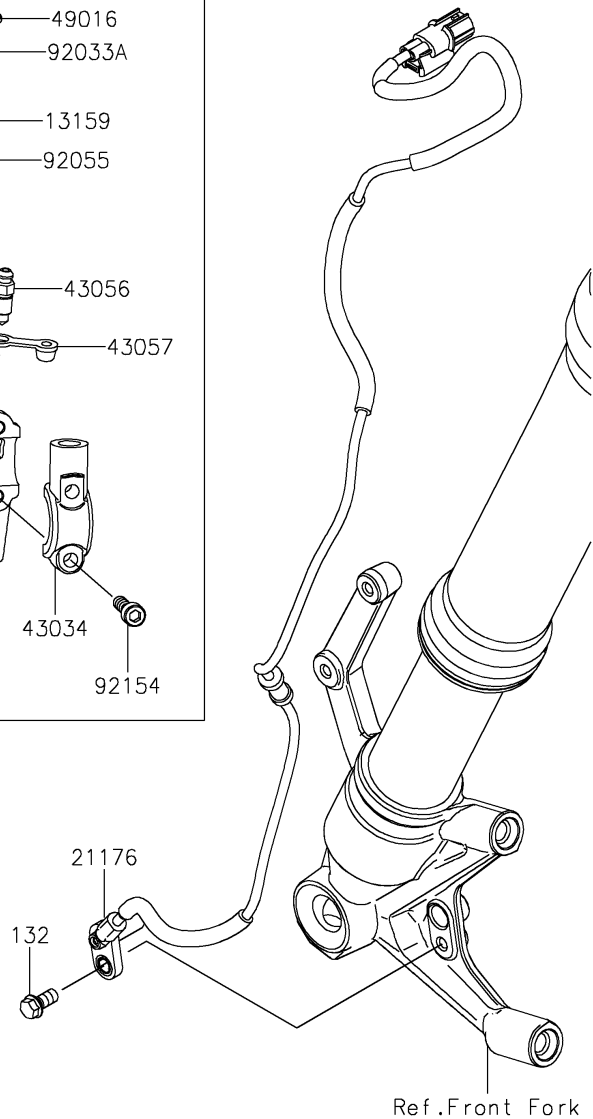

2023 Z900RS CAFE PARTS DIAGRAM

Front Master Cylinder

F2291

2023 Z900RS CAFE PARTS LIST

Front Master Cylinder

ITEM NAME	PART NUMBER	QUANTITY
BRACKET,RESERVOIR TANK (Ref # 11057)	11057-1480	1
CONNECTOR (Ref # 13159)	13159-1061	1
LEVER-COMP,FRONT BRAKE (Ref # 13236)	13236-0139	1
ROTOR,FR SENSOR (Ref # 21007)	21007-0672	1
SENSOR,SPEED,FR (Ref # 21176)	21176-0848	1
SWITCH,BRAKE (Ref # 27010)	27010-0762	1
CYLINDER-ASSY-MASTER,FR (Ref # 43015)	43015-0683	1
PISTON-COMP-BRAKE (Ref # 43020)	43020-0020	1
CAP-BRAKE (Ref # 43026)	43026-1051	1
PLATE-DIAPHRAGM (Ref # 43027)	43027-1051	1
DIAPHRAGM,MASTER CYLINDER (Ref # 43028)	43028-1057	1
HOLDER-BRAKE,MASTER CYLINDER (Ref # 43034)	43034-0057	1
BREATHER-BRAKE (Ref # 43056)	43056-1056	1
CAP-BREATHER (Ref # 43057)	43057-1001	1
RESERVOIR (Ref # 43078)	43078-0591	1
HOSE-BRAKE (Ref # 43095)	43095-1535	1
COVER-SEAL (Ref # 49016)	49016-1147	1
BOLT,SCREW,4X12 (Ref # 92002)	92002-1323	1
SCREW (Ref # 92009)	92009-1570	1
NUT,FLANGED,6MM (Ref # 92015)	92015-1528	1
RING-SNAP (Ref # 92033)	92033-0034	1
RING-SNAP,20.5MM (Ref # 92033A)	92033-1186	1
RING-O,14.8X2.4 (Ref # 92055)	92055-0741	1
DAMPER (Ref # 92075)	92075-161	1
COLLAR (Ref # 92152)	92152-0017	1
BOLT,LEVER (Ref # 92153)	92153-0868	1
BOLT,SOCKET,6X22 (Ref # 92154)	92154-1271	2
BOLT,SOCKET,5X10 (Ref # 92154A)	92154-1292	3
CLAMP,HOSE (Ref # 92170)	92170-1091	2

2023 Z900RS CAFE PARTS LIST

Front Master Cylinder

ITEM NAME	PART NUMBER	QUANTITY
CLAMP (Ref # 92173)	92173-1790	1
NUT,FLANGED,5MM (Ref # 92210)	92210-0007	1
BOLT-FLANGED,5X20 (Ref # 130)	130BB0520	1
BOLT-FLANGED-SMALL,6X12 (Ref # 132)	132BA0612	1