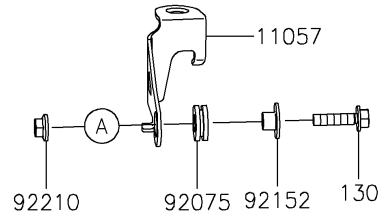

2023 Z900RS CAFE PARTS DIAGRAM

Front Master Cylinder

F2291

2023 Z900RS CAFE PARTS LIST

Front Master Cylinder

ITEM NAME	PART NUMBER	QUANTITY
BRACKET,RESERVOIR TANK (Ref # 11057)	11057-1480	1
CONNECTOR (Ref # 13159)	13159-1061	1
LEVER-COMP,FRONT BRAKE (Ref # 13236)	13236-0139	1
ROTOR,FR SENSOR (Ref # 21007)	21007-0672	1
SENSOR,SPEED,FR (Ref # 21176)	21176-0848	1
SWITCH,BRAKE (Ref # 27010)	27010-0762	1
CYLINDER-ASSY-MASTER,FR (Ref # 43015)	43015-0683	1
PISTON-COMP-BRAKE (Ref # 43020)	43020-0020	1
CAP-BRAKE (Ref # 43026)	43026-1051	1
PLATE-DIAPHRAGM (Ref # 43027)	43027-1051	1
DIAPHRAGM,MASTER CYLINDER (Ref # 43028)	43028-1057	1
HOLDER-BRAKE,MASTER CYLINDER (Ref # 43034)	43034-0057	1
BREATHER-BRAKE (Ref # 43056)	43056-1056	1
CAP-BREATHER (Ref # 43057)	43057-1001	1
RESERVOIR (Ref # 43078)	43078-0591	1
HOSE-BRAKE (Ref # 43095)	43095-1535	1
COVER-SEAL (Ref # 49016)	49016-1147	1
BOLT,SCREW,4X12 (Ref # 92002)	92002-1323	1
SCREW (Ref # 92009)	92009-1570	1
NUT,FLANGED,6MM (Ref # 92015)	92015-1528	1
RING-SNAP (Ref # 92033)	92033-0034	1
RING-SNAP,20.5MM (Ref # 92033A)	92033-1186	1
RING-O,14.8X2.4 (Ref # 92055)	92055-0741	1
DAMPER (Ref # 92075)	92075-161	1
COLLAR (Ref # 92152)	92152-0017	1
BOLT,LEVER (Ref # 92153)	92153-0868	1
BOLT,SOCKET,6X22 (Ref # 92154)	92154-1271	2
BOLT,SOCKET,5X10 (Ref # 92154A)	92154-1292	3
CLAMP,HOSE (Ref # 92170)	92170-1091	2

2023 Z900RS CAFE PARTS LIST

Front Master Cylinder

ITEM NAME	PART NUMBER	QUANTITY
CLAMP (Ref # 92173)	92173-1790	1
NUT,FLANGED,5MM (Ref # 92210)	92210-0007	1
BOLT-FLANGED,5X20 (Ref # 130)	130BB0520	1
BOLT-FLANGED-SMALL,6X12 (Ref # 132)	132BA0612	1