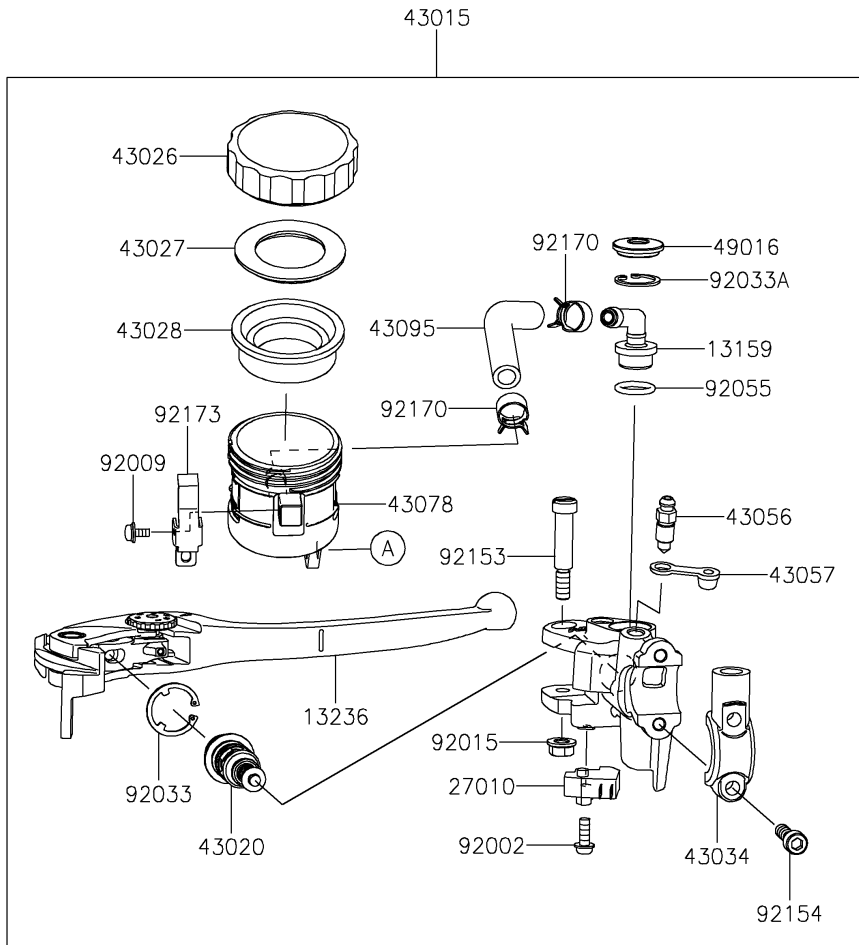

2023 Z900RS CAFE PARTS DIAGRAM

Front Master Cylinder

F2291

2023 Z900RS CAFE PARTS LIST

Front Master Cylinder

ITEM NAME	PART NUMBER	QUANTITY
BRACKET,RESERVOIR TANK (Ref # 11057)	11057-1480	1
CONNECTOR (Ref # 13159)	13159-1061	1
LEVER-COMP,FRONT BRAKE (Ref # 13236)	13236-0139	1
ROTOR,FR SENSOR (Ref # 21007)	21007-0672	1
SENSOR,SPEED,FR (Ref # 21176)	21176-0848	1
SWITCH,BRAKE (Ref # 27010)	27010-0762	1
CYLINDER-ASSY-MASTER,FR (Ref # 43015)	43015-0683	1
PISTON-COMP-BRAKE (Ref # 43020)	43020-0020	1
CAP-BRAKE (Ref # 43026)	43026-1051	1
PLATE-DIAPHRAGM (Ref # 43027)	43027-1051	1
DIAPHRAGM,MASTER CYLINDER (Ref # 43028)	43028-1057	1
HOLDER-BRAKE,MASTER CYLINDER (Ref # 43034)	43034-0057	1
BREATHER-BRAKE (Ref # 43056)	43056-1056	1
CAP-BREATHER (Ref # 43057)	43057-1001	1
RESERVOIR (Ref # 43078)	43078-0591	1
HOSE-BRAKE (Ref # 43095)	43095-1535	1
COVER-SEAL (Ref # 49016)	49016-1147	1
BOLT,SCREW,4X12 (Ref # 92002)	92002-1323	1
SCREW (Ref # 92009)	92009-1570	1
NUT,FLANGED,6MM (Ref # 92015)	92015-1528	1
RING-SNAP (Ref # 92033)	92033-0034	1
RING-SNAP,20.5MM (Ref # 92033A)	92033-1186	1
RING-O,14.8X2.4 (Ref # 92055)	92055-0741	1
DAMPER (Ref # 92075)	92075-161	1
COLLAR (Ref # 92152)	92152-0017	1
BOLT,LEVER (Ref # 92153)	92153-0868	1
BOLT,SOCKET,6X22 (Ref # 92154)	92154-1271	2
BOLT,SOCKET,5X10 (Ref # 92154A)	92154-1292	3
CLAMP,HOSE (Ref # 92170)	92170-1091	2

2023 Z900RS CAFE PARTS LIST

Front Master Cylinder

ITEM NAME	PART NUMBER	QUANTITY
CLAMP (Ref # 92173)	92173-1790	1
NUT,FLANGED,5MM (Ref # 92210)	92210-0007	1
BOLT-FLANGED,5X20 (Ref # 130)	130BB0520	1
BOLT-FLANGED-SMALL,6X12 (Ref # 132)	132BA0612	1