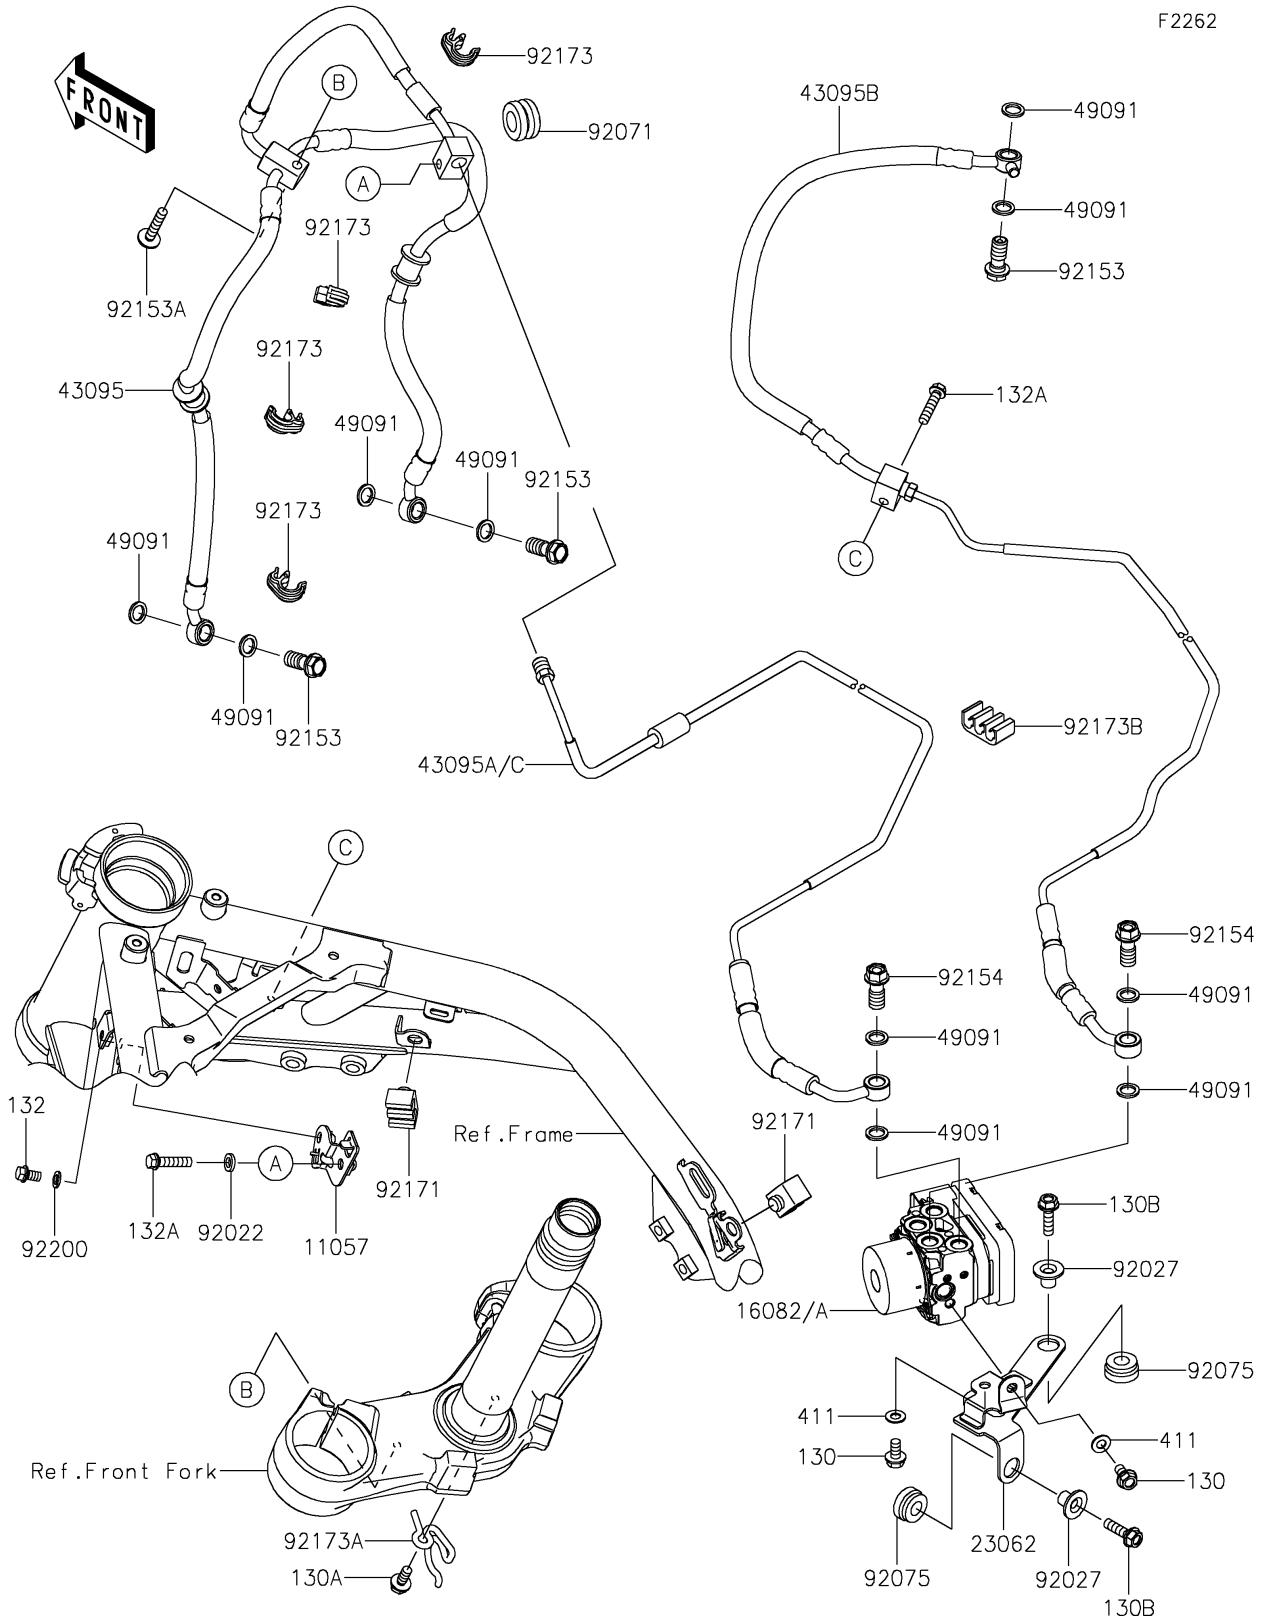

2023 Z900RS CAFE PARTS DIAGRAM

Brake Piping

F2262

2023 Z900RS CAFE PARTS LIST

Brake Piping

| ITEM NAME | PART NUMBER | QUANTITY |
|---|-------------|----------|
| BRACKET,HEAD PIPE,LH (Ref # 11057) | 11057-1397 | 1 |
| PUMP-ASSY-OIL,ABS (Ref # 16082) | 16082-0831 | 1 |
| BRACKET-COMP,ABS UNIT (Ref # 23062) | 23062-1280 | 1 |
| HOSE-BRAKE,FITTING-FR CALIPER (Ref # 43095) | 43095-1583 | 1 |
| HOSE-BRAKE,ABS UNIT-FITTING (Ref # 43095A) | 43095-1720 | 1 |
| HOSE-BRAKE,FR M/C-ABS UNIT (Ref # 43095B) | 43095-1725 | 1 |
| WASHER-SEAL,10.1X14.5X1.5 (Ref # 49091) | 49091-0001 | 10 |
| WASHER,6.5X11.5X2 (Ref # 92022) | 92022-1506 | 1 |
| COLLAR,FLANGED,L=12.1,BLACK (Ref # 92027) | 92027-1651 | 2 |
| GROMMET,12.2X26X16 (Ref # 92071) | 92071-0785 | 1 |
| DAMPER (Ref # 92075) | 92075-277 | 2 |
| BOLT,OIL,L=23 (Ref # 92153) | 92153-0627 | 3 |
| BOLT,SOCKET,6X30 (Ref # 92153A) | 92153-1528 | 1 |
| BOLT,BANJO,10X22 (Ref # 92154) | 92154-1138 | 2 |
| CLAMP (Ref # 92171) | 92171-0818 | 2 |
| CLAMP,HOSE&SENSOR LINE (Ref # 92173) | 92173-1613 | 4 |
| CLAMP,UNDER BKT,RH (Ref # 92173A) | 92173-1793 | 1 |
| CLAMP,3 PIPE (Ref # 92173B) | 92173-1797 | 1 |
| WASHER,6.5X11X1.2 (Ref # 92200) | 92200-1964 | 1 |
| BOLT-FLANGED,6X12 (Ref # 130) | 130BA0612 | 2 |
| BOLT-FLANGED,6X14 (Ref # 130A) | 130BA0614 | 1 |
| BOLT-FLANGED,6X22 (Ref # 130B) | 130BA0622 | 2 |
| BOLT-FLANGED-SMALL,6X10 (Ref # 132) | 132BA0610 | 1 |
| BOLT-FLANGED-SMALL,6X25 (Ref # 132A) | 132BA0625 | 2 |
| WASHER-PLAIN,6MM (Ref # 411) | 411AA0600 | 2 |