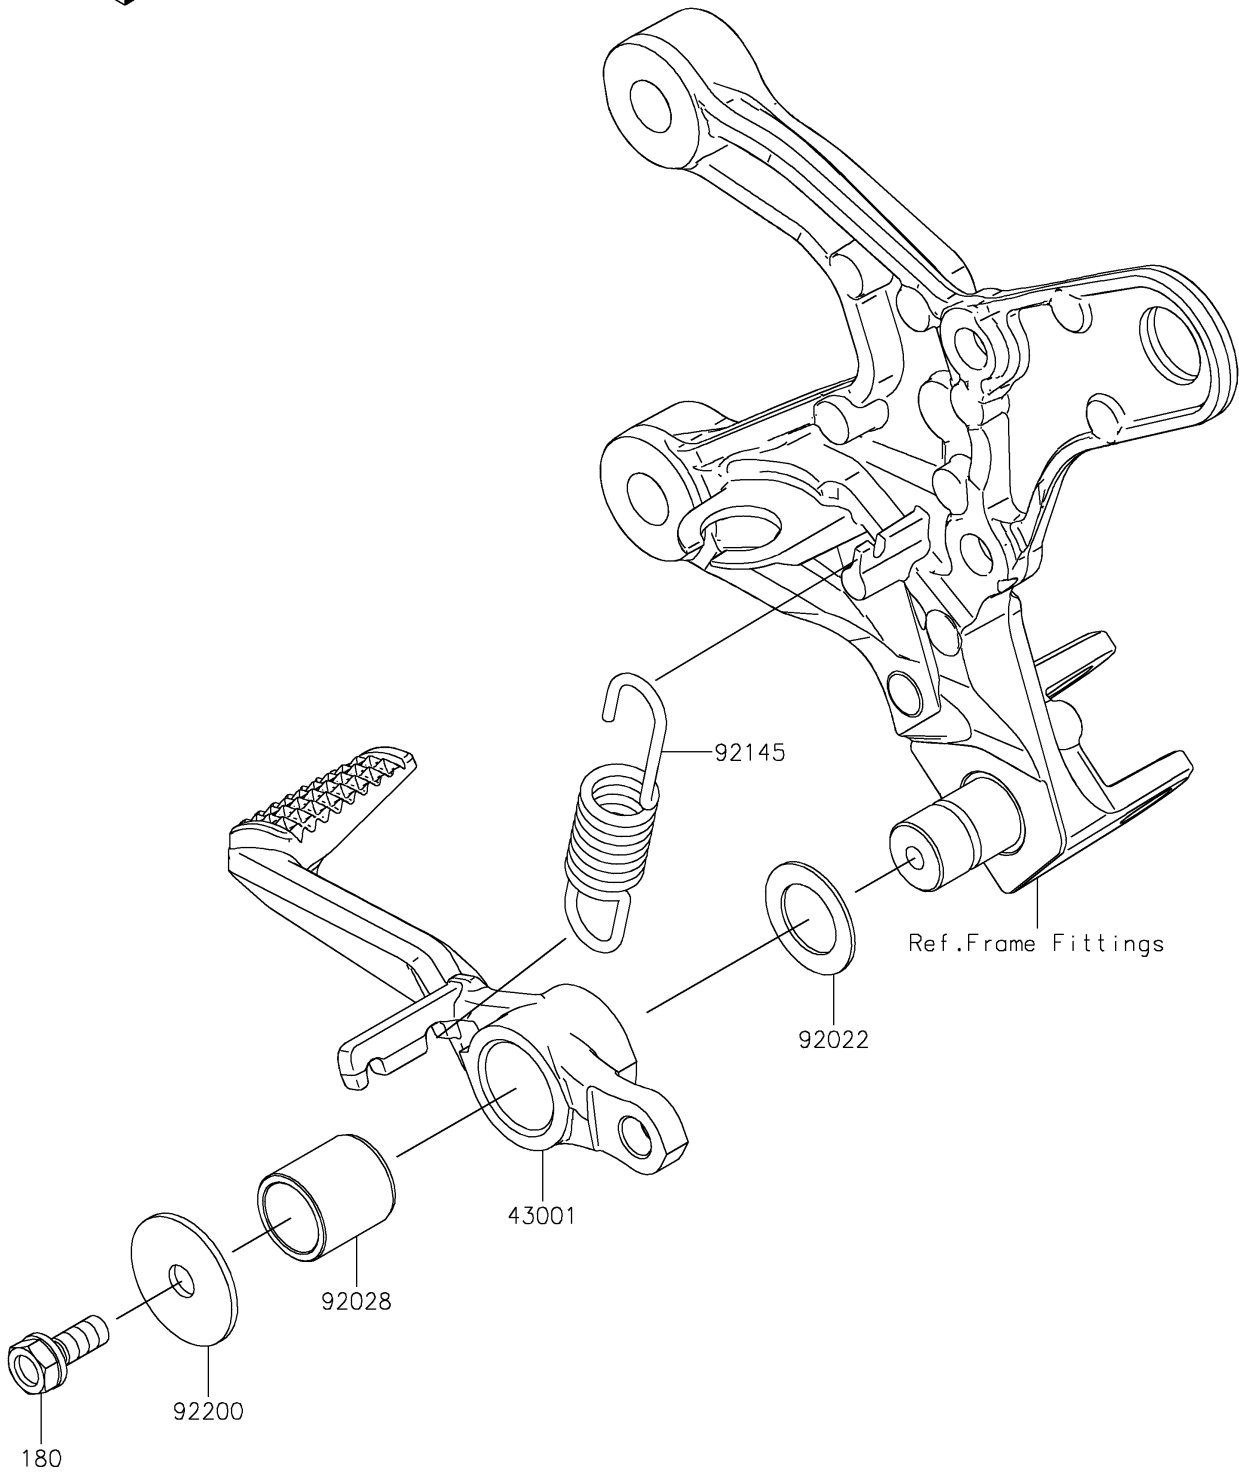

# 2024 Z900RS CAFE PARTS DIAGRAM

Brake Pedal/Torque Link

F2260

## 2024 Z900RS CAFE PARTS LIST

### Brake Pedal/Torque Link

ITEM NAME	PART NUMBER	QUANTITY
LEVER-BRAKE (Ref # 43001)	43001-0760	1
WASHER,15.3X24X1 (Ref # 92022)	92022-326	1
BUSHING,BRAKE PEDAL (Ref # 92028)	92028-1282	1
SPRING,BRAKE PEDAL RETURN (Ref # 92145)	92145-0100	1
WASHER,7X28X1.6 (Ref # 92200)	92200-0279	1
BOLT-UPSET-WS,6X16 (Ref # 180)	180BA0616	1